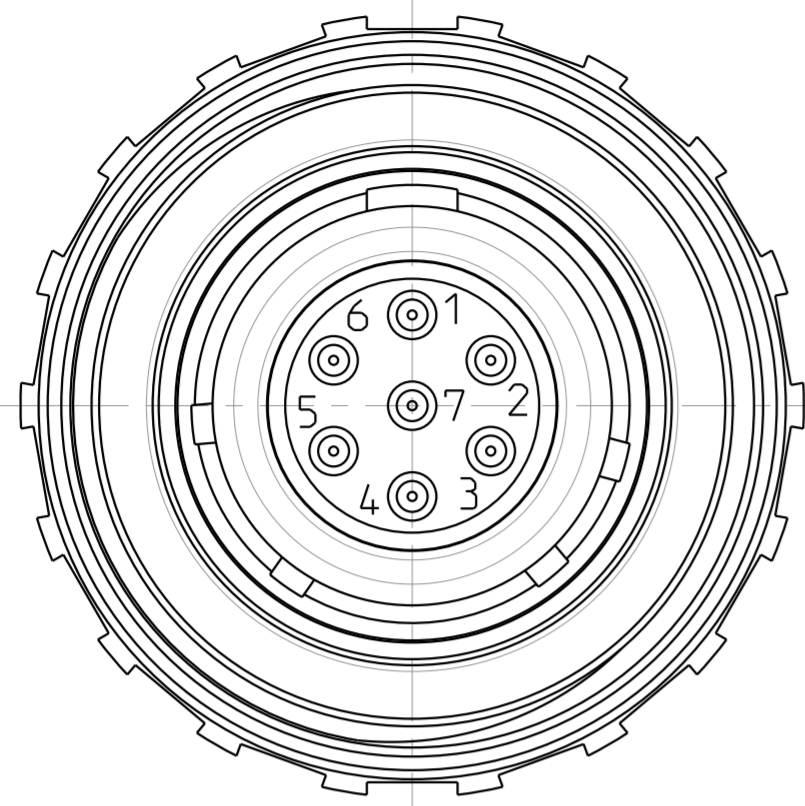

A.3. Validé

Country	Jurisdiction & Control List
FR	NOT LISTED

	critical dimension
	major dimension

MARQUAGE/MARKING

**** JUPITER FR FED10PL
 SEMAINE/WEEK
 ANNEE/YEAR

**REFERENCE COMMERCIALE
 PART NUMBER**

FEDM10PLN0720SAY

TYPE DE CONTACT/CONTACT TYPE
 M:MALE/PIN F:FEMELLE/SOCKET

MATIERE DE L'ISOLANT/INSERT MATERIAL
 N:PA6/6+MOS2(NYLATRON) T:PTFE(TEFLON)

ARRANGEMENT DES CONTACTS/CONTACT LAYOUTS
 VOIR ST1-PL54-0001/SEE ST1-PL54-0001

SCALE 2/1

A	11/07/16	Initial drawing			ORAIN	MEFFRE	DIFF
Iss	Date	MODIFICATIONS	A C	Designed by	Checked by	MOD N°	
			Naf.				
MATERIAL --			TREATMENT		PROTECTION/PLATING		
--			--		--		
--			--		CODE --		
DIMENSIONS ARE DEFINED BEFORE PLATING							
TITLE		FICHE DROITE FED SA / STRAIGHT PLUG FED SA TYPE				PROJECT	
		SERIE PL - TAILLE 10				PL54	
		Material Reference Voir Référence Commerciale / See Part Number					
		Generales tolerances ISO 2768		SOURIAU			
Scale 4/1		General machining Surface texture		SOURIAU			
				3. RUE DU VALLON ZAC N°2 94440 MAROLLES-EN-BRIE (FRANCE) TEL. 33 (0)1 45 10 78 00			
This document is the property of SOURIAU it must not be reproduced or communicated without permission.		FORMAT A2	SOURIAU DRG N° 542F0130A9C			Iss A	SHEET 1/1