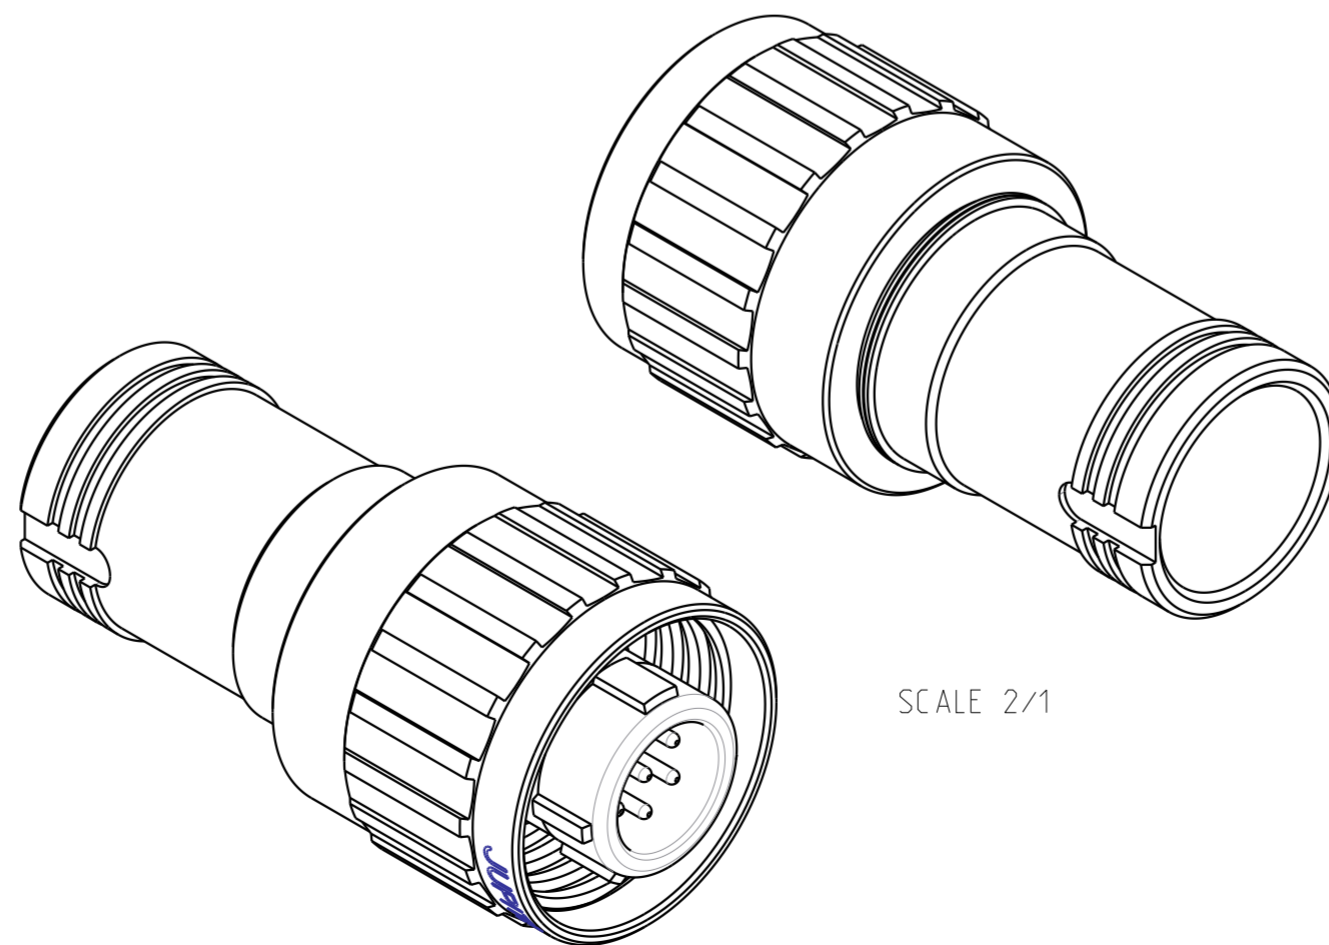

A.3. Validé

Country	Jurisdiction & Control List
FR	NOT LISTED

	critical dimension
	major dimension

MARQUAGE/MARKING

**** JUPITER FR FED10PL
 SEMAINE/WEEK
 ANNEE/YEAR

**REFERENCE COMMERCIALE
 PART NUMBER**

FEDM10PLN0720SAY

TYPE DE CONTACT/CONTACT TYPE
 M:MALE/PIN F:FEMELLE/SOCKET

MATIERE DE L'ISOLANT/INSERT MATERIAL
 N:PA6/6+MOS2(NYLATRON) T:PTFE(TEFLON)

ARRANGEMENT DES CONTACTS/CONTACT LAYOUTS
 VOIR ST1-PL54-0001/SEE ST1-PL54-0001

SCALE 2/1

A	11/07/16	Initial drawing			ORAIN	MEFFRE	DIFF
Iss	Date	MODIFICATIONS	A C	Designed by	Checked by	MOD N°	
			Naf.				
MATERIAL --			TREATMENT		PROTECTION/PLATING		
--			--		--		
--			--		CODE --		
DIMENSIONS ARE DEFINED BEFORE PLATING							
TITLE		FICHE DROITE FED SA / STRAIGHT PLUG FED SA TYPE				PROJECT	
		SERIE PL - TAILLE 10				PL54	
		Material Reference Voir Référence Commerciale / See Part Number					
		Generales tolerances ISO 2768		SOURIAU			
Scale 4/1		General machining Surface texture		SOURIAU			
				3. RUE DU VALLON ZAC N°2 94440 MAROLLES-EN-BRIE (FRANCE) TEL. 33 (0)1 45 10 78 00			
This document is the property of SOURIAU it must not be reproduced or communicated without permission.		FORMAT A2	SOURIAU DRG N° 542F0130A9C			Iss A	SHEET 1/1