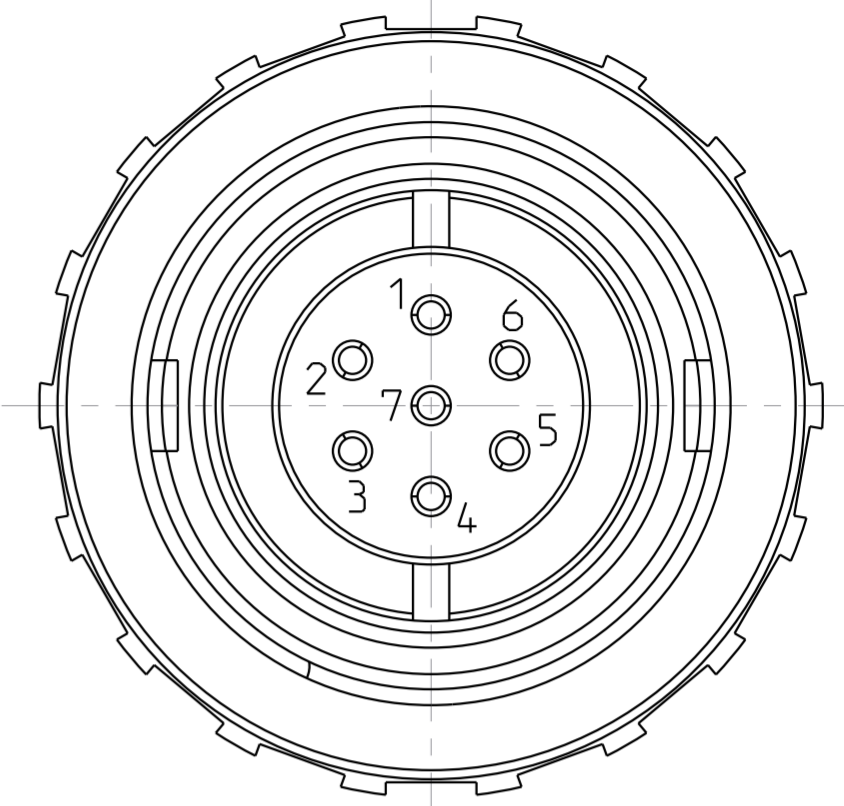

A.3. Validé

Country	Jurisdiction & Control List
FR	NOT LISTED

	critical dimension
	major dimension

MARQUAGE/MARKING

**** JUPITER FR FED10PL
 SEMAINE/WEEK
 ANNEE/YEAR

**REFERENCE COMMERCIALE
 PART NUMBER**

FEDM10PLN0720SAY

TYPE DE CONTACT/CONTACT TYPE
 M:MALE/PIN F:FEMELLE/SOCKET

MATIERE DE L'ISOLANT/INSERT MATERIAL
 N:PA6/6+MOS2(NYLATRON) T:PTFE(TEFLON)

ARRANGEMENT DES CONTACTS/CONTACT LAYOUTS
 VOIR ST1-PL54-0001/SEE ST1-PL54-0001

SCALE 2/1

A	11/07/16	Initial drawing			ORAIN	MEFFRE	DIFF
Iss	Date	MODIFICATIONS	A C	Designed by	Checked by	MOD N°	
			Naf.				
MATERIAL --			TREATMENT		PROTECTION/PLATING		
--			--		--		
--			--		CODE --		
DIMENSIONS ARE DEFINED BEFORE PLATING							
TITLE		FICHE DROITE FED SA / STRAIGHT PLUG FED SA TYPE				PROJECT	
		SERIE PL - TAILLE 10				PL54	
		Material Reference Voir Référence Commerciale / See Part Number					
		Generales tolerances ISO 2768		SOURIAU			
Scale 4/1		General machining Surface texture		SOURIAU			
				3. RUE DU VALLON ZAC N°2 94440 MAROLLES-EN-BRIE (FRANCE) TEL. 33 (0)1 45 10 78 00			
This document is the property of SOURIAU it must not be reproduced or communicated without permission.		FORMAT A2	SOURIAU DRG N° 542F0130A9C			Iss A	SHEET 1/1