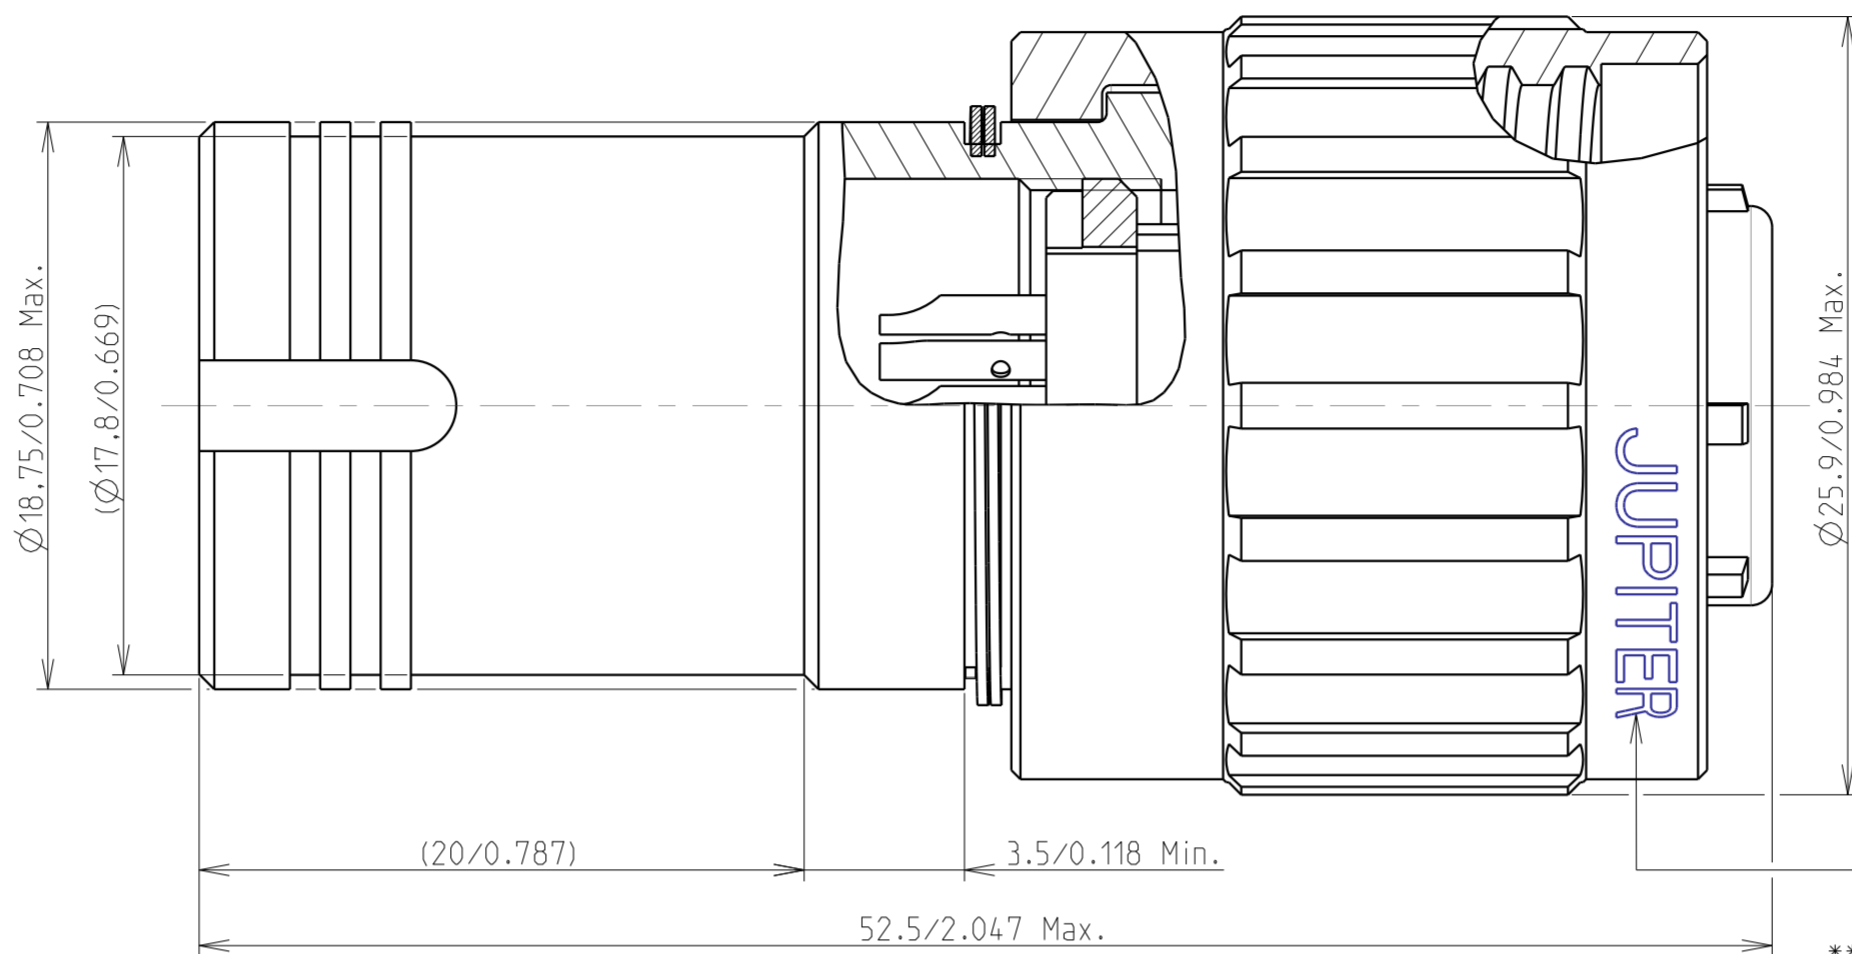

A.3. Validé

Country	Jurisdiction & Control List
FR	NOT LISTED

	critical dimension
	major dimension

MARQUAGE/MARKING

**** JUPITER FR FED10PL
 SEMAINE/WEEK
 ANNEE/YEAR

**REFERENCE COMMERCIALE
 PART NUMBER**

FEDM10PLN0720SAY

TYPE DE CONTACT/CONTACT TYPE
 M:MALE/PIN F:FEMELLE/SOCKET

MATIERE DE L'ISOLANT/INSERT MATERIAL
 N:PA6/6+MOS2(NYLATRON) T:PTFE(TEFLON)

ARRANGEMENT DES CONTACTS/CONTACT LAYOUTS
 VOIR ST1-PL54-0001/SEE ST1-PL54-0001

SCALE 2/1

A	11/07/16	Initial drawing			ORAIN	MEFFRE	DIFF
Iss	Date	MODIFICATIONS	A C	Designed by	Checked by	MOD N°	
			Naf.				
MATERIAL --			TREATMENT		PROTECTION/PLATING		
--			--		--		
--			--		CODE --		
DIMENSIONS ARE DEFINED BEFORE PLATING							
TITLE		FICHE DROITE FED SA / STRAIGHT PLUG FED SA TYPE				PROJECT	
		SERIE PL - TAILLE 10				PL54	
		Material Reference Voir Référence Commerciale / See Part Number					
		Generales tolerances ISO 2768		SOURIAU			
Scale 4/1		General machining Surface texture		SOURIAU			
				3. RUE DU VALLON ZAC N°2 94440 MAROLLES-EN-BRIE (FRANCE) TEL. 33 (0)1 45 10 78 00			
This document is the property of SOURIAU it must not be reproduced or communicated without permission.		FORMAT A2	SOURIAU DRG N° 542F0130A9C			Iss A	SHEET 1/1