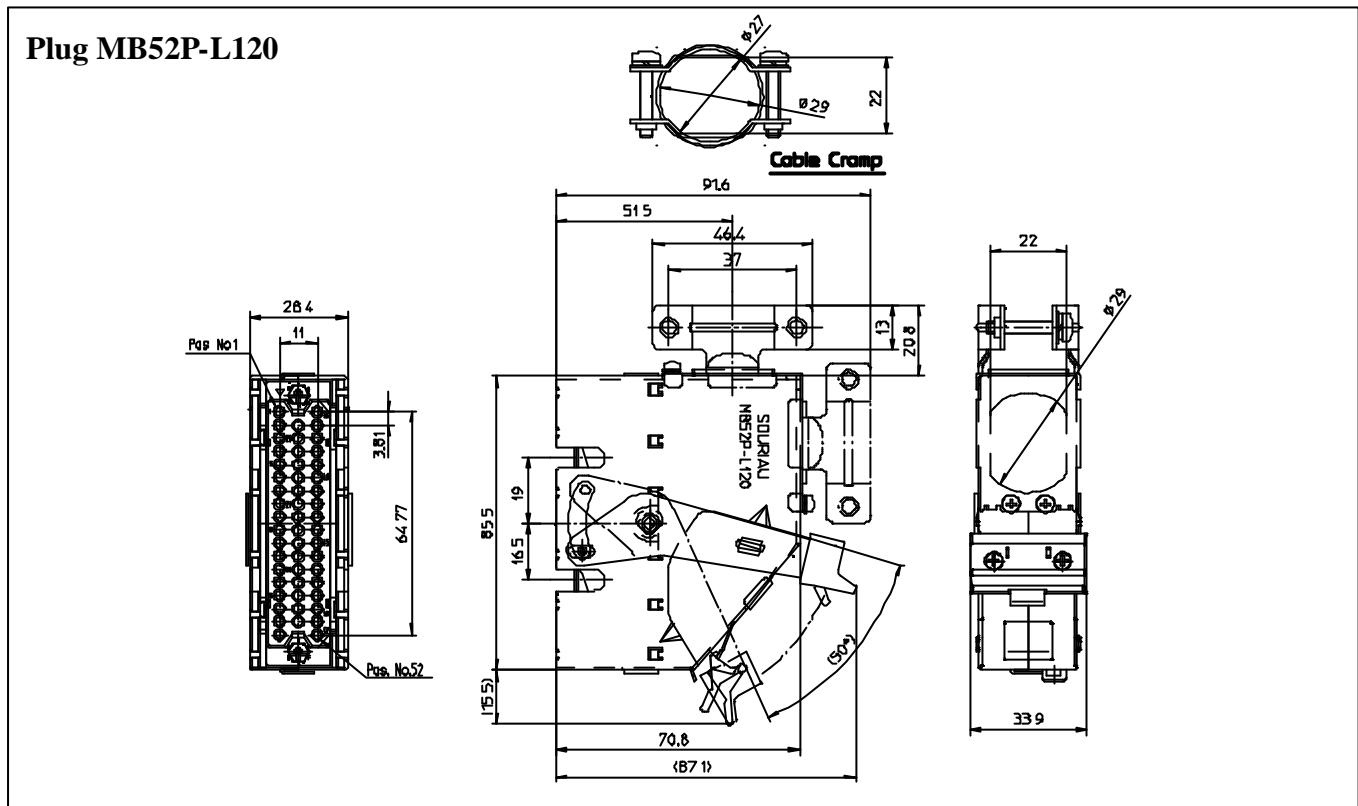

Dimensions

For more informations, contact us:

America: 1 (717) 767 67 05

<http://www.souriau.com> (English)

Europe and Asia Pacific: 33 1 30 84 77 99

<http://www.souriau.co.jp> (Japanese)

Japan: 81 44 210 1147