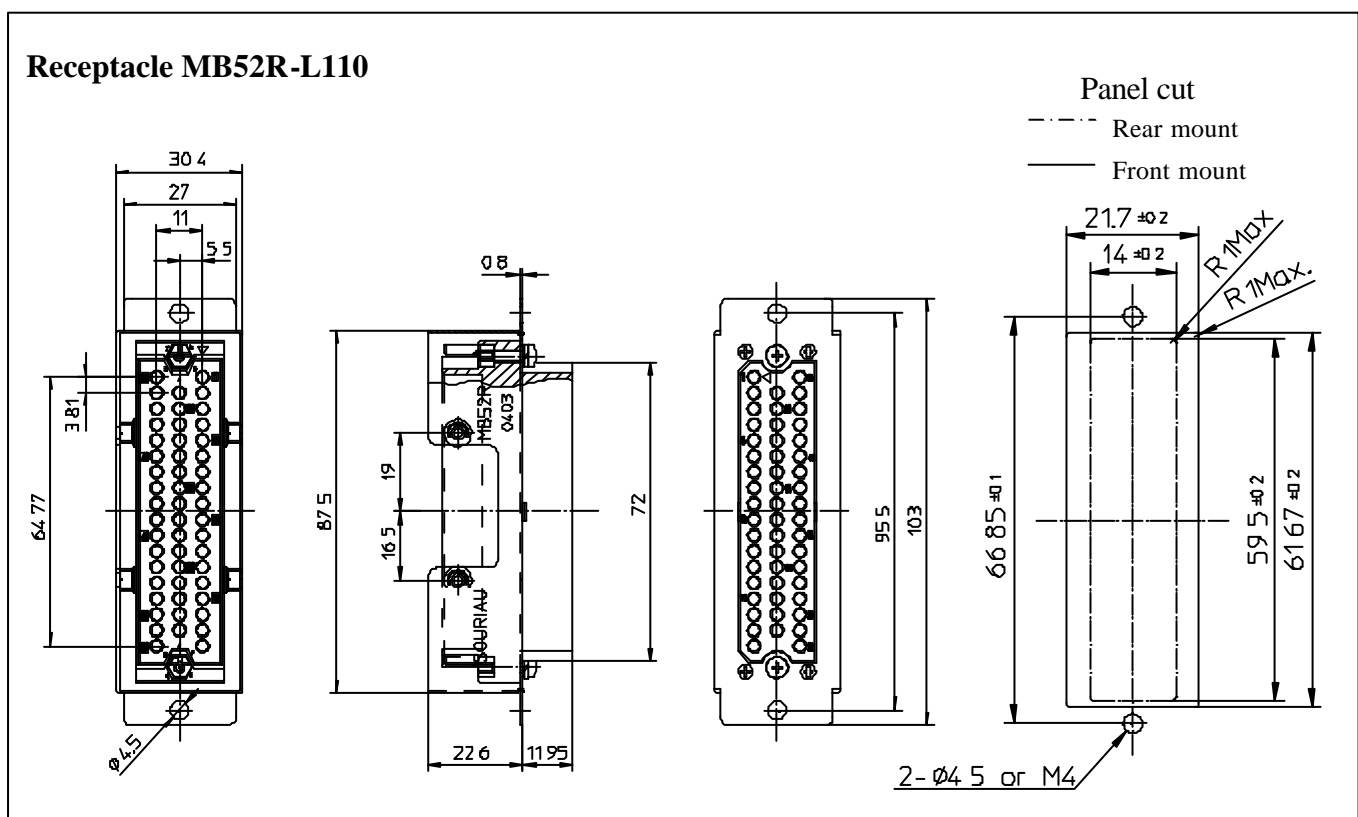

Dimensions

For more informations, contact us:

America: 1 (717) 767 67 05

<http://www.souriau.com> (English)

Europe and Asia Pacific: 33 1 30 84 77 99

<http://www.souriau.co.jp> (Japanese)

Japan: 81 44 210 1147