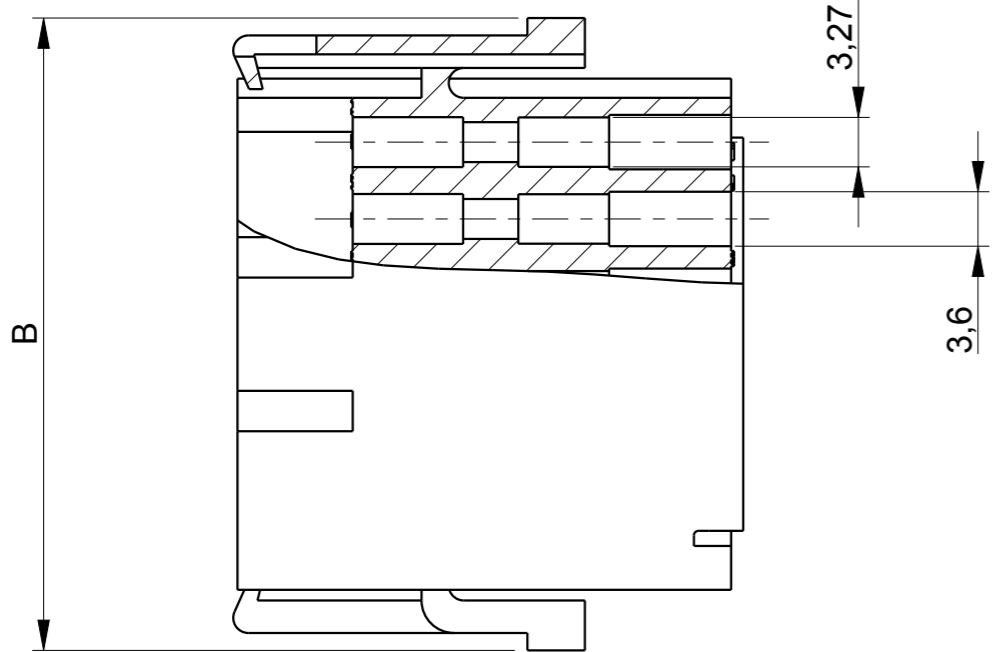

MI : 0 : 1W

Contact cavity

Discrimination cavity

Material :
 POLYAMIDE PA 6 / UL94-V0 / COLOUR : GREY
 I3F2 in accordance with NF F 16101
 and NF F 16102 standard
Performance characteristics :
 Operating temperature : -40°C to 105°C
 Insulation resistance : 5000M Ohm Min.
 Test potential : 2000 VAC
 Durability : 500 Cycles

NOTA :

- 1- Connector accepts TRIMTRIO formed, machined and subminiature coaxial pin and socket contacts.
- 2- Raised contact marking on both : mating and wiring face.
- 3- Discrimination with pins is guaranteed without loss of contact positions. If discrimination pins are needed : order SMSPE3 per BS.C.201424.003.
- 5- For the configuration of all sizes see drawinf : BS.C.201424.007
- 6- For intermateability with other parts see drawing : BS.C.201424.008

Catalog Number	Quantity of Contact cavities	Quantity of discrimination cavities	Dimensions in mm			
			B±0.5	C±0.3	D±0.3	F
SMS2PD3	2	0	16.4	8.4	14.1	14.9
SMS3PD3	3	0	16.4	8.4	18.6	19.4
SMS4PD3	4	0	16.4	8.4	24	24.8
SMS6PD3	6	2	21.5	13.7	19.1	19.9
SMS9PD3	9	4	26.7	18.5	18.6	19.4
SMS12PD3	12	6	31.7	23.9	18.6	19.4
SMS15PD3	15	8	36.7	29	18.6	19.4
SMS18PD3	18	10	41.8	34.1	18.9	19.4
SMS24PD3	24	15	41.8	34.1	24	24.8
SMS36PD3	36	24	31.7	23.9	49.4	50.2

P/N : SMSXXPD3

C	22/04/14	Update drawing ; add detail and F dimension		--
ISS	DATE	Latest modification - by: ROUILLARD		MOD N°
Designed by: ROUILLARD		Date: 28/03/08		CUSTOMER DRAWING
TITLE		QIKMATE PLUG WITHOUT MOULDED-ON HOOD AND DISC.CAV SMS CONNECTOR		
Scale	2/1	General linear Tolerances: ± 0.2	NPRDS / PROJECT TRIMTRIO	
SOURIAU		WWW.SOURIAU.COM		This document is the property of SOURIAU It must not be reproduced or communicated without permission
FORMAT	A3	SOURIAU DRG N° BSC201424016		SHEET 1/1