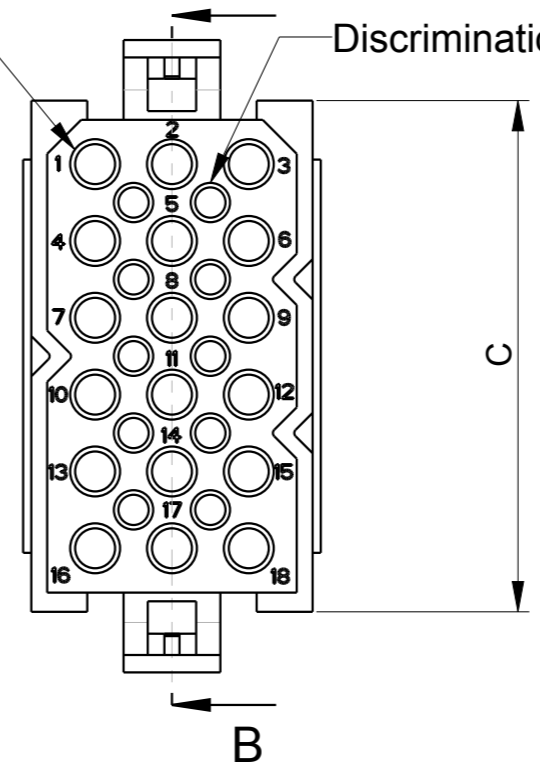

MI : 0 : 1W

Contact cavity

Discrimination cavity

Material :
 POLYAMIDE PA 6 / UL94-V0 / COLOUR : GREY
 I3F2 in accordance with NF F 16101
 and NF F 16102 standard
Performance characteristics :
 Operating temperature : -40°C to 105°C
 Insulation resistance : 5000M Ohm Min.
 Test potential : 2000 VAC
 Durability : 500 Cycles

NOTA :

- 1- Connector accepts TRIMTRIO formed, machined and subminiature coaxial pin and socket contacts.
- 2- Raised contact marking on both : mating and wiring face.
- 3- Discrimination with pins is guaranteed without loss of contact positions. If discrimination pins are needed : order SMSPE3 per BS.C.201424.003.
- 5- For the configuration of all sizes see drawinf : BS.C.201424.007
- 6- For intermateability with other parts see drawing : BS.C.201424.008

Catalog Number	Quantity of Contact cavities	Quantity of discrimination cavities	Dimensions in mm			
			B±0.5	C±0.3	D±0.3	F
SMS2PD3	2	0	16.4	8.4	14.1	14.9
SMS3PD3	3	0	16.4	8.4	18.6	19.4
SMS4PD3	4	0	16.4	8.4	24	24.8
SMS6PD3	6	2	21.5	13.7	19.1	19.9
SMS9PD3	9	4	26.7	18.5	18.6	19.4
SMS12PD3	12	6	31.7	23.9	18.6	19.4
SMS15PD3	15	8	36.7	29	18.6	19.4
SMS18PD3	18	10	41.8	34.1	18.9	19.4
SMS24PD3	24	15	41.8	34.1	24	24.8
SMS36PD3	36	24	31.7	23.9	49.4	50.2

P/N : SMSXXPD3

C	22/04/14	Update drawing ; add detail and F dimension		--
ISS	DATE	Latest modification - by: ROUILLARD		MOD N°
Designed by: ROUILLARD		Date: 28/03/08		CUSTOMER DRAWING
TITLE		QIKMATE PLUG WITHOUT MOULDED-ON HOOD AND DISC.CAV SMS CONNECTOR		
Scale	2/1	General linear Tolerances: ± 0.2	NPRDS / PROJECT TRIMTRIO	
SOURIAU		WWW.SOURIAU.COM		This document is the property of SOURIAU It must not be reproduced or communicated without permission
FORMAT	A3	SOURIAU DRG N° BSC201424016		SHEET 1/1