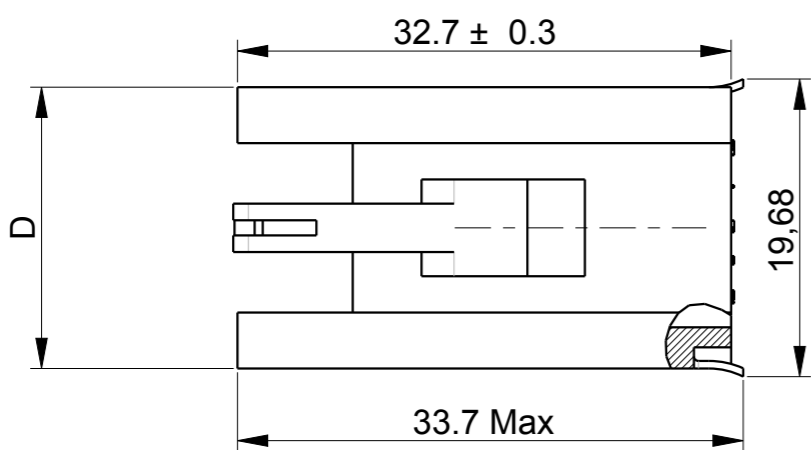

MI : 0 : 1W

Contact cavity

Discrimination cavity

Material :
 POLYAMIDE PA 6 / UL94-V0 / COLOUR : GREY
 I3F2 in accordance with NF F 16101
 and NF F 16102 standard
Performance characteristics :
 Operating temperature : -40°C to 105°C
 Insulation resistance : 5000M Ohm Min.
 Test potential : 2000 VAC
 Durability : 500 Cycles

NOTA :

- 1- Connector accepts TRIMTRIO formed, machined and subminiature coaxial pin and socket contacts.
- 2- Raised contact marking on both : mating and wiring face.
- 3- Discrimination with pins is guaranteed without loss of contact positions. If discrimination pins are needed : order SMSPE3 per BS.C.201424.003.
- 5- For the configuration of all sizes see drawinf : BS.C.201424.007
- 6- For intermateability with other parts see drawing : BS.C.201424.008

Catalog Number	Quantity of Contact cavities	Quantity of discrimination cavities	Dimensions in mm			
			B±0.5	C±0.3	D±0.3	F
SMS2PD3	2	0	16.4	8.4	14.1	14.9
SMS3PD3	3	0	16.4	8.4	18.6	19.4
SMS4PD3	4	0	16.4	8.4	24	24.8
SMS6PD3	6	2	21.5	13.7	19.1	19.9
SMS9PD3	9	4	26.7	18.5	18.6	19.4
SMS12PD3	12	6	31.7	23.9	18.6	19.4
SMS15PD3	15	8	36.7	29	18.6	19.4
SMS18PD3	18	10	41.8	34.1	18.9	19.4
SMS24PD3	24	15	41.8	34.1	24	24.8
SMS36PD3	36	24	31.7	23.9	49.4	50.2

P/N : SMSXXPD3

C	22/04/14	Update drawing ; add detail and F dimension		--
ISS	DATE	Latest modification - by: ROUILLARD		MOD N°
Designed by: ROUILLARD		Date: 28/03/08		CUSTOMER DRAWING
TITLE		QIKMATE PLUG WITHOUT MOULDED-ON HOOD AND DISC.CAV SMS CONNECTOR		
Scale	2/1	General linear Tolerances: ± 0.2	NPRDS / PROJECT TRIMTRIO	
SOURIAU		WWW.SOURIAU.COM		This document is the property of SOURIAU It must not be reproduced or communicated without permission
FORMAT	A3	SOURIAU DRG N° BSC201424016		SHEET 1/1