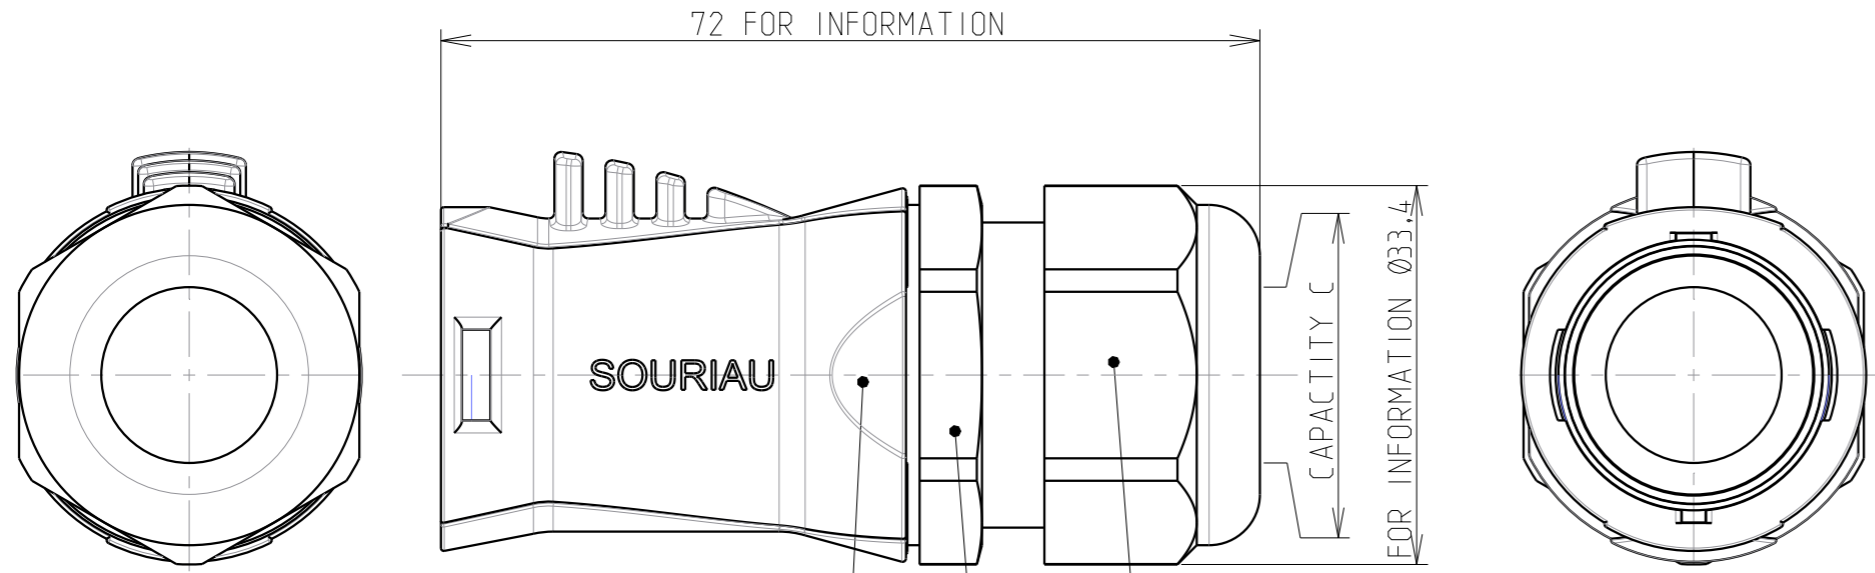

A.6: Validé

MASS ± 5%	30.5 g
-----------	--------

NOTES

MATERIALS
 BACKSHELL BODY : BLACK POLYAMID
 CABLE GLAND FLAT SEAL : NBR OR CR
 CABLE GLAND BODY AND NUT : BLACK POLYAMID
 CABLE GLAND SEAL : CR

PERFORMANCES CHARACTERISTICS
 SEE COUNTER PART'S CUSTOMER DRAWING

REGULATION
 ROHS COMPLIANT

- COUNTERPART REFERENCE UTL PLUG UTL6xx145Sxxx
- BACKSHELL IS DELIVERED AS PRE-ASSEMBLED KIT
- UNIT IN MM
- CAPACITY C : Ø10/17mm
- FOR WIRING AND USED INSTRUCTIONS, SEE BT330

P/N : UTL14JC

A	21/12/2016	Creation	24328PR
ISS	DATE	Latest modification - by: --	MOD N°
Designed by: RAGAINÉ M.		Date: 21/12/16	CUSTOMER DRAWING
TITLE		BACKSHELL SIZE 14 UTL CONNECTOR	
Scale	1/1	General Linear Tolerances: ± 0.2	NPRDS / PROJECT BE151304A
SOURIAU		WWW.SOURIAU.COM	This document is the property of SOURIAU It must not be reproduced or communicated without permission
FORMAT	SOURIAU DRG N° UTL1-0097A-C		SHEET 1 / 1