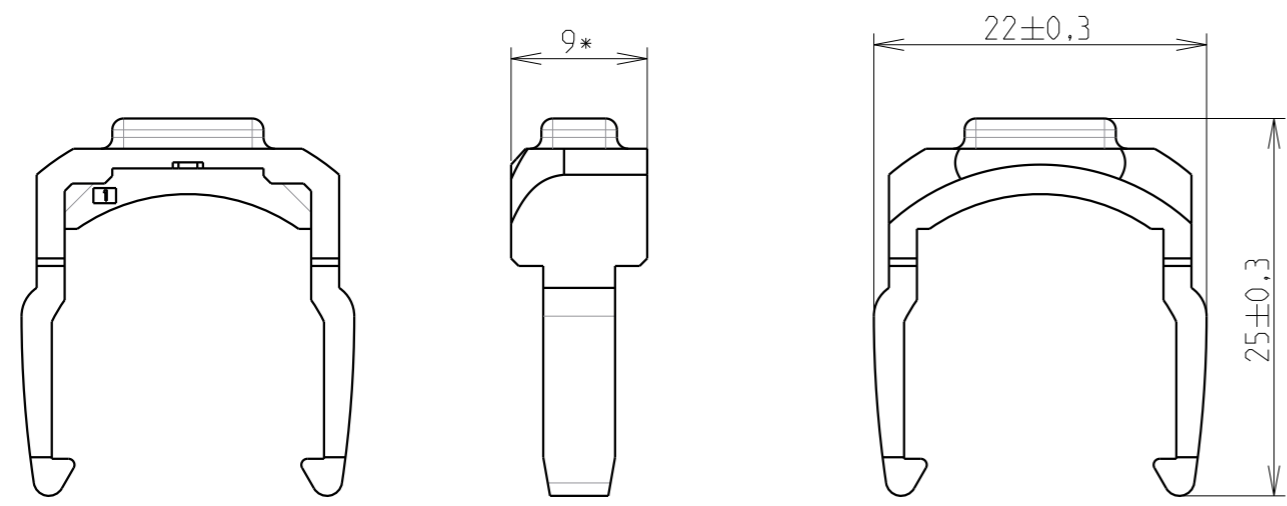

A.3: Validé

MASS ± 5%	1,1 g
-----------	-------

**NOTES**

**MATERIALS**  
PROTECTIVE SCHROUD                      **BLACK POLYAMID**

**PERFORMANCES CHARACTERISTICS**  
**MECHANICAL**  
TEMPERATURE CLASS                      IEC61984/UL1977    **-40°C TO 105°C**  
CORROSION SALT SPRAY                      **MIN 1000H**

**ROHS COMPLIANT**

1. IT HAS TO BE MOUNTED ON SIZE 10 PLUG CONNECTOR  
REFERENCE UTL5/ UTL6TH / UTL6JC PLUG
2. THE PROTECTIVE SHROUD SHALL BE USED TO PREVENT ANY MANUAL UNLOCKING OF THE CONNECTOR.
3. A SCREWDRIVER TOOL SHALL BE USED OT UNLOCK THE CONNECTOR
4. \*THE DIMENSION 9mm WILL BE UPDATE
5. UNIT IN MM

Country	Jurisdiction & Control List
FR	NOT LISTED

P/N : UTL610PS

A	13/2/18	Creation		
ISS	DATE	Latest modification - by: --		MOD N°
Designed by:		R.M.	Date: 13/2/18	CUSTOMER DRAWING
TITLE		PROTECTIVE SHROUD SIZE 10 FOR PANEL PLUG UTL CONNECTOR		
Scale	2/1		General linear Tolerances: ± 0.2	NPRDS / PROJECT BE170912A
<b>SOURIAU</b>		WWW.SOURIAU.COM		This document is the property of SOURIAU It must not be reproduced or communicated without permission
FORMAT	A3	SOURIAU DRG N° UTL1-0110A-C		SHEET 1 / 1