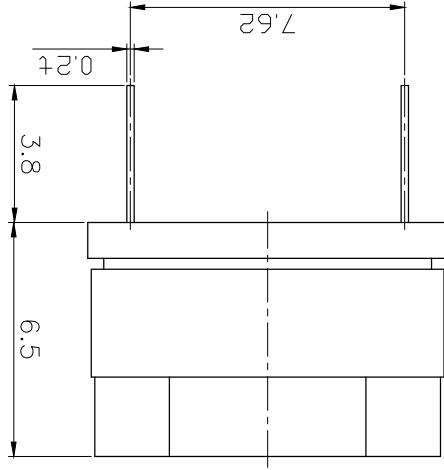

### SPECIFICATION

1. Rating : 150mA, 42V DC (Switching)  
200mA, 42V DC (None-Switching)
2. Contact Resistance : 80m $\Omega$  Max
3. Insulation Resistance : 100M $\Omega$  Min
4. Operating Force : 700gf Max
5. Life cycle : 10,000 steps

P.C.B DIMENSION (TOP VIEW)

|                 |   |   |   |   |   |   |
|-----------------|---|---|---|---|---|---|
| Real Code       |   | C | 1 | 2 | 4 | 8 |
| 0               | 1 | 2 | 3 | 4 | 5 | 6 |
| 7               | 8 | 9 | A | B | C | D |
| 16 no. of steps |   |   |   |   |   |   |
| F               | E | D | C | B | A | 9 |