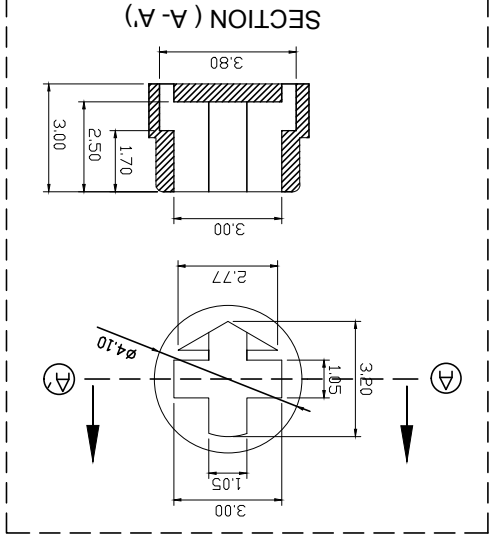

### SPECIFICATION

1. Rating : 150mA, 42V DC (Switching)  
200mA, 42V DC (None-Switching)
2. Contact Resistance : 80m $\Omega$  Max
3. Insulation Resistance : 100M $\Omega$  Min
4. Operating Force : 700gf Max
5. Life cycle : 10,000 steps

P.C.B DIMENSION (TOP VIEW)

|                 |   |   |   |   |   |   |
|-----------------|---|---|---|---|---|---|
| Real Code       |   | C | 1 | 2 | 4 | 8 |
| 0               | 1 | 2 | 3 | 4 | 5 | 6 |
| 7               | 8 | 9 | A | B | C | D |
| 16 no. of steps |   |   |   |   |   |   |
| F               | E | D | C | B | A | 9 |