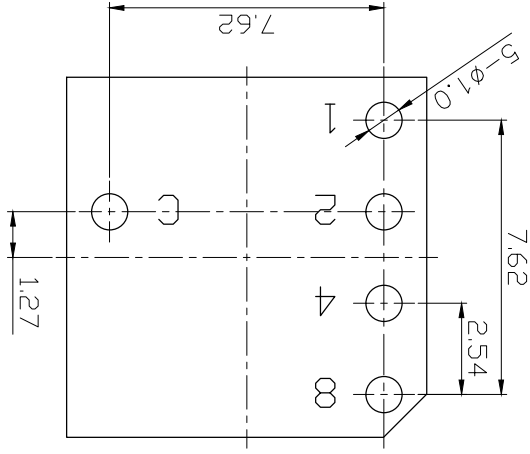

### SPECIFICATION

1. Rating : 150mA, 42V DC (Switching)  
200mA, 42V DC (None-Switching)
2. Contact Resistance : 80m $\Omega$  Max
3. Insulation Resistance : 100M $\Omega$  Min
4. Operating Force : 700gf Max
5. Life cycle : 10,000 steps

P.C.B DIMENSION (TOP VIEW)

|                 |   |   |   |   |   |   |
|-----------------|---|---|---|---|---|---|
| Real Code       |   | C | 1 | 2 | 4 | 8 |
| 0               | 1 | 2 | 3 | 4 | 5 | 6 |
| 7               | 8 | 9 | A | B | C | D |
| 16 no. of steps |   |   |   |   |   |   |
| F               | E | D | C | B | A | 9 |