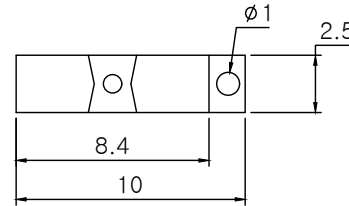

# SPECIFICATION

1. Rating : DC12V 0.5A~24V 0.3A.
2. Contact Resistance : 30mΩ Max.
3. Travel : 1.6mm.
4. Operating Force : 250 ± 150gf.
5. Life Cycle : 2,000 Cycle (with load).
6. Packing : 200pcs Vinyl Bag

| DRAW/DESIGNED                | CHECKED    | APPROVED   | UNIT | G.TOL<br>±0.3 | TITLE | MINI SLIDE SWITCH |           |
|------------------------------|------------|------------|------|---------------|-------|-------------------|-----------|
| Y.S KIM                      | B.S KANG   | K.I LEE    |      |               | mm    | SCALE             | MODEL NO. |
| 2021-08-23                   | 2021-08-23 | 2021-08-24 |      | 3:1           | SIZE  | SSI-10-02 △       | 02        |
| SUNGGMUN ELECTRONICS CO.,LTD |            |            | A4   | DRAW NO.      |       |                   |           |