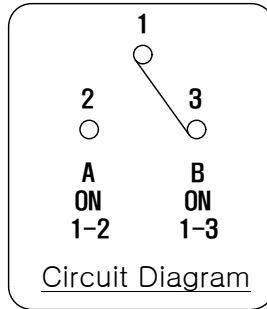

# SPECIFICATION

1. Rating : DC12V 0.5A~24V 0.3A.
2. Contact Resistance : 30mΩ Max.
3. Travel : 1.6mm.
4. Operating Force : 250 ± 150gf.
5. Life Cycle : 2,000 Cycle (with load).
6. Packing : 200pcs Vinyl Bag