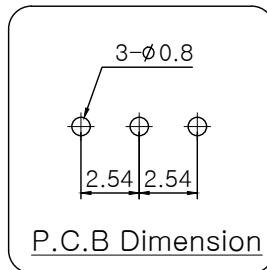

# SPECIFICATION

1. Rating : DC12V 0.5A~24V 0.3A.
2. Contact Resistance : 30mΩ Max.
3. Travel : 1.6mm.
4. Operating Force : 250 ± 150gf.
5. Life Cycle : 2,000 Cycle (with load).
6. Packing : 200pcs Vinyl Bag