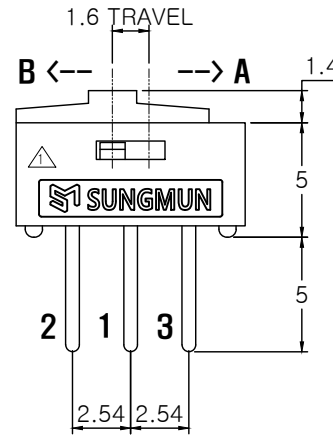

# SPECIFICATION

1. Rating : DC12V 0.5A~24V 0.3A.
2. Contact Resistance : 30mΩ Max.
3. Travel : 1.6mm.
4. Operating Force : 250 ± 150gf.
5. Life Cycle : 2,000 Cycle (with load).
6. Packing : 200pcs Vinyl Bag

| DRAW/DESIGNED                | CHECKED    | APPROVED   | UNIT | G.TOL<br>±0.3 | TITLE | MINI SLIDE SWITCH |           |
|------------------------------|------------|------------|------|---------------|-------|-------------------|-----------|
| Y.S KIM                      | B.S KANG   | K.I LEE    |      |               | mm    | SCALE             | MODEL NO. |
| 2021-08-23                   | 2021-08-23 | 2021-08-24 |      | 3:1           | SIZE  | SSI-10-02 △       | 02        |
| SUNGGMUN ELECTRONICS CO.,LTD |            |            | A4   | DRAW NO.      |       |                   |           |