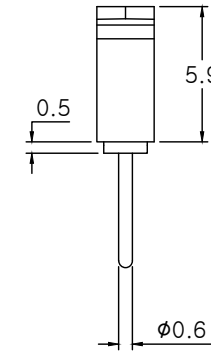

# SPECIFICATION

1. Rating : DC12V 0.5A~24V 0.3A.
2. Contact Resistance : 30mΩ Max.
3. Travel : 1.6mm.
4. Operating Force : 250 ± 150gf.
5. Life Cycle : 2,000 Cycle (with load).
6. Packing : 200pcs Vinyl Bag

| DRAW/DESIGNED                | CHECKED    | APPROVED   | UNIT | G.TOL<br>±0.3 | TITLE | MINI SLIDE SWITCH |           |
|------------------------------|------------|------------|------|---------------|-------|-------------------|-----------|
| Y.S KIM                      | B.S KANG   | K.I LEE    |      |               | mm    | SCALE             | MODEL NO. |
| 2021-08-23                   | 2021-08-23 | 2021-08-24 |      | 3:1           | SIZE  | SSI-10-02 △       | 02        |
| SUNGGMUN ELECTRONICS CO.,LTD |            |            | A4   | DRAW NO.      |       |                   |           |