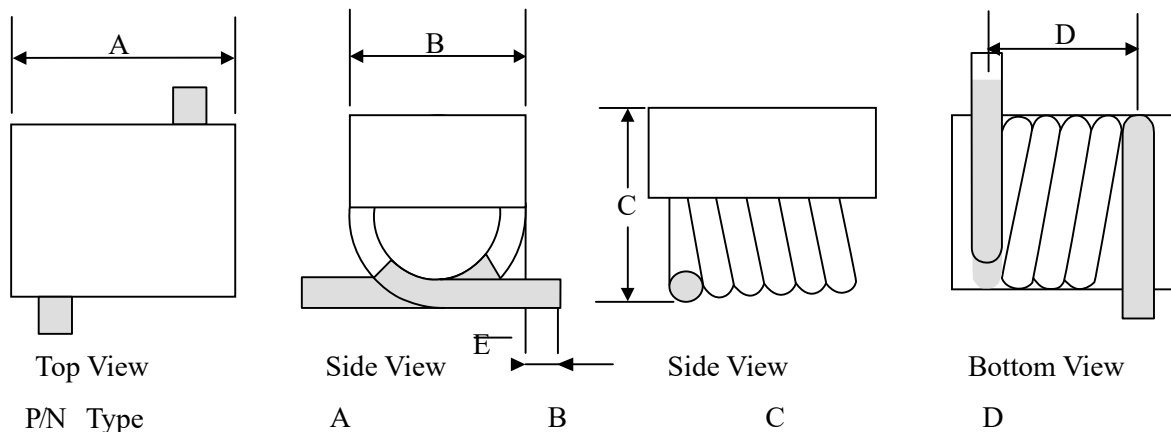

## Air Core Coil Features

- Air core inductors feature high Q and current handling
- Acrylic top provides a flat surface for pick and place
- Solder coated leads ensure reliable soldering
- Operating temperature range:  $-40^{\circ}\text{C}$  to  $+125^{\circ}\text{C}$
- Storage temperature range:  $-55^{\circ}\text{C}$  to  $+145^{\circ}\text{C}$

## Air Core Coil Inductor Dimensions & Configurations (Unit In mm)

P/N Type	A	B	C	D	E
SCA1812H Series	$4.90 \pm 0.3$	$3.80 \pm 0.2$	$3.50 \pm 0.2$	$4.30 \pm 0.4$	$1.00 \pm 0.3$

## Specification

Part Number	(A)Max	Inductance (nH) +3%	Q(min)	Test Freq (MHz)	DCR (mΩ)Max	SRF(GHz)(min)
SCA1812H22NGTT	3.0	22	100	150	4.2	3.20
SCA1812H27NGTT	3.5	27	100	150	4.0	2.70
SCA1812H33NGTT	3.0	33	100	150	4.8	2.50
SCA1812H39NGTT	3.0	39	100	150	4.4	2.10
SCA1812H47NGTT	3.0	47	100	150	5.6	2.10
SCA1812H56NGTT	3.0	56	100	150	6.2	1.50
SCA1812H68NGTT	2.5	68	100	150	8.2	1.50
SCA1812H82NGTT	2.5	82	100	150	9.4	1.30
SCA1812HR10GTT	1.7	100	100	150	12.3	1.20
SCA1812HR12GTT	1.5	120	100	150	17.3	1.10
SCA1812HR15GTT	1.2	150	100	150	33.0	0.75

## Tape & Reel Information

Parameter	Units	Value
Qty per reel	PCS	1200
Reel Size	mm	330
Tape Width	mm	16.00
P	mm	12.00
Po	mm	4.00
P1	mm	6.00

- Packing Quantity  
Reel : 500 PCS / R