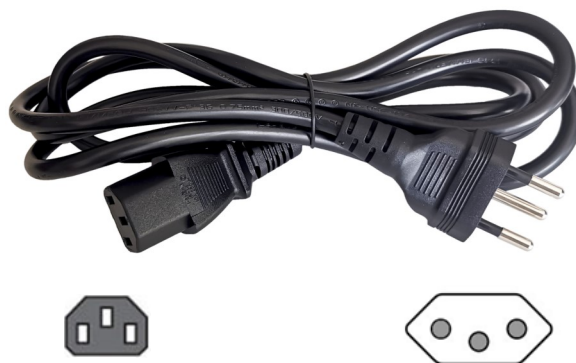

**IEC320-C13 (USA)**

Country of Origin: China  
 RoHS: yes  
 Application: For Class I. Appliances  
 Approvals: UL, CSA

Length/cord		1.8m / 0.75mm <sup>2</sup>
Plug		SP-305B 10A/125V
Connector		IS-14 10A/125V
Rating		300V 105°C
Flex cord		SVT
WEIGHT / PACKING	1pc	N.W.: 149 g / pc
	BOX	125 pcs / 1box
		G.W.: 20,2 kg / box
		0.55x0.36x0.20 [m]

**IEC320-C13 (Brazil)**

Country of Origin	China
RoHS	yes
Application	For Class I. Appliances
Approvals	Inmetro, ENEC

Length/cord		1.8m / 0.75mm <sup>2</sup>
Plug		SP027A 10A/250V
Connector		IS-14 10A/250V
Rating		300/500V 70°C
Flex cord		H05VV-F
WEIGHT / PACKING	1pc	N.W.: 158 g / pc
	BOX	120 pcs / 1box
		G.W.: 18,8 kg / box
		0.55x0.36x0.20 [m]

**IEC320-C13 (Swiss)**

Country of Origin	China
RoHS	yes
Application	For Class I. Appliances
Approvals	+S, ENEC

Length/cord		1.8m / 0.75mm <sup>2</sup>
Plug		SP-027C 10A/250V
Connector		IS-14 10A/250V
Rating		300/500V 70°C
Flex cord		H05VV-F
WEIGHT / PACKING	1pc	N.W.: 169 g / pc
	BOX	100 pcs / 1box
		G.W.: 17,4 kg / box
		0.55x0.36x0.20 [m]

**IEC320-C13 (China)**

Country of Origin	China
RoHS	yes
Application	For Class I. Appliances
Approvals	CCC

Length/cord		1.8m / 3x1.0mm <sup>2</sup>
Plug		SP-506A 10A/250V
Connector		IS-14 10A/250V
Rating		300/500V 70°C
Flex cord		RVV
WEIGHT / PACKING	1pc	N.W.: 182 g / pc
	BOX	100 pcs / 1box
		G.W.: 19,3 kg / box
		0.55x0.36x0.20 [m]