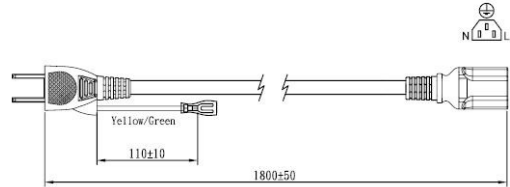

**IEC320-C13 (China)**

Country of Origin	China
RoHS	yes
Application	For Class I. Appliances
Approvals	CCC

Length/cord		1.8m / 3x1.0mm <sup>2</sup>
Plug		SP-506A 10A/250V
Connector		IS-14 10A/250V
Rating		300/500V 70°C
Flex cord		RVV
WEIGHT / PACKING	1pc	N.W.: 182 g / pc
	BOX	100 pcs / 1box
		G.W.: 19,3 kg / box
		0.55x0.36x0.20 [m]

**IEC320-C13 (Argentina)**

Country of Origin	China
RoHS	yes
Application	For Class I. Appliances
Approvals	IRAM, ENEC

Length/cord		1.8m / 0.75mm <sup>2</sup>
Plug		SP-852 10A/250V
Connector		IS-14 10A/250V
Rating		300/500V 70°C
Flex cord		H05VV-F
WEIGHT / PACKING	1pc	N.W.: 179 g / pc
	BOX	100 pcs / 1box
		G.W.: 18,6 kg / box
		0.55x0.36x0.20 [m]

**IEC320-C13 (Italy)**

Country of Origin	China
RoHS	yes
Application	For Class I. Appliances
Approvals	IMQ, D, CEBEC, S FI, N, IMQ, NF, OVE, KEMA, +S, VDE

Length/cord		1.8m / 0.75mm <sup>2</sup>
Plug		SP-028 10A/250V
Connector		IS-14 10A/250V
Rating		300/500V 70°C
Flex cord		H05VV-F
WEIGHT / PACKING	1pc	N.W.: 158 g / pc
	BOX	100 pcs / 1box
		G.W.: 16,9 kg / box
		0.55x0.36x0.20 [m]

IEC320-C13 (Japan)

Country of Origin	China
RoHS	yes
Application	For Class I. Appliances
Approvals	PSE

Length/cord	1.8m / 3x0.75mm <sup>2</sup>	
Plug	SP-18P 7A/125V	
Connector	IS-14 7A/125V	
Rating	300V 60°C	
Flex cord	VCTF	
WEIGHT / PACKING	1pc	N.W.: 166 g / pc
	BOX	100 pcs / 1box
		G.W.: 17,3 kg / box
		0.55x0.36x0.20 [m]