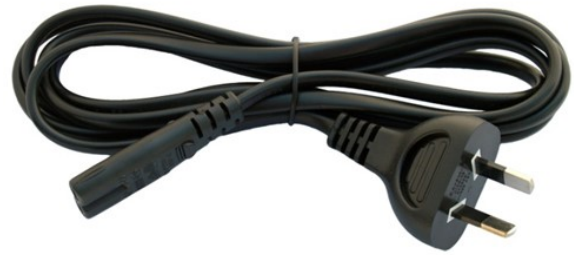

IEC320-C7 (EU)

Country of Origin	China
RoHS	yes
Application	For Class II. Appliances
Approvals	ENEC

Length/cord	1.8m / 2x0.75mm ²	
Plug	SP-021A 2,5A/250V	
Connector	IS-033 2,5A/250V	
Rating	300/300V 70°C	
Flex cord	H03VVH2-F	
WEIGHT / PACKING	1pc	N.W.: 82 g / pc
	BOX	200 pcs / 1box
		G.W.: 17,3 kg / box
		0.55x0.36x0.20 [m]

Available also in white version

IEC320-C7 (UK)

Country of Origin	China
RoHS	yes
Application	For Class II. Appliances
Approvals	ASTA, Singapore, ENEC

Length/cord	1.8m / 2x0.75mm ²	
Plug	SP-62 5A/250V	
Connector	IS-033 2,5A/250V	
Fuse	5A	
Rating	300/300V 70°C	
Flex cord	H03VVH2-F	
WEIGHT / PACKING	1pc	N.W.: 146 g / pc
	BOX	100 pcs / 1box
		G.W.: 14,6 kg / box
		0.55x0.36x0.20 [m]

IEC320-C7 (USA)

Country of Origin	China
RoHS	yes
Application	For Class II. Appliances
Approvals	UL, CSA

Length/cord	1.8m / 2x0.75mm ²	
Plug	SP-12N 7A/125V	
Connector	IS-033 7A/125V	
Rating	300V 105°C	
Flex cord	SPT-1	
WEIGHT / PACKING	1pc	N.W.: 71 g / pc
	BOX	200 pcs / 1box
		G.W.: 14,7 kg / box
		0.55x0.36x0.20 [m]

IEC320-C7 (Aus)

Country of Origin China
 RoHS yes
 Application For Class II. Appliances
 Approvals SAA

Length/cord		1.8m / 2x0.75mm ²
Plug		SP-501A 7,5A/250V
Connector		IS-033 2,5A/250V
Rating		300/300V 70°C
Flex cord		H03VVH2-F
WEIGHT / PACKING	1pc	N.W.: 92 g / pc
	BOX	125 pcs / 1box
		G.W.: 12,4 kg / box
		0.55x0.36x0.20 [m]