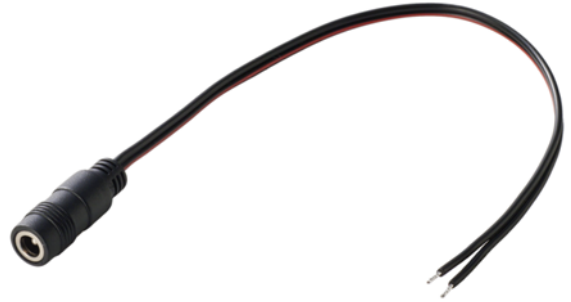

Extension cable Jack (2.1x5.5x11-S to S/T) 2wc 0.2m
Extension cable Jack (2.5x5.5x11-S to S/T) 2wc 0.2m

Country of Origin	China
Operating Temperature	0 ÷ 40[°C]
Cable type	20AWG - 2wc
DC Connector	2.1x5.5x11 2.5x5.5x11
Max. load	5A
Weight	N.W.: 10g / pc
Packing bunch	Various [pcs] 50

**Extension cable Jack (2.1x5.5x11-S to S/T) 2wc 0.8m**

Country of Origin	China
Operating Temperature	0 ÷ 40[°C]
Cable type	20AWG - 2wc
DC Connector	2.1x5.5x11
Max. load	5A
Weight	N.W.: 19g / pc
Packing bunch	Various [pcs] 100

**Extension cable Jack (2.1x5.5x11-S to S/T) rc 2.0m**
Extension cable Jack (2.1x5.5x11-S to S/T) 2wc 2.0m

Country of Origin	China
Operating Temperature	0 ÷ 70[°C]
Cable type	20AWG - 2RC or 2wc
DC Connector	2.1x5.5x11
Max. load	5A
Weight	N.W.: 57/38g / pc
Packing bunch	Various [pcs] 60/100

**Extension cable Jack (2.1x5.5x11 to S/T) rc 4.0m**

Country of Origin	China
Operating Temperature	0 ÷ 70[°C]
Cable type	20AWG - 2RC
DC Connector	2.1x5.5x11
Max. load	5A
Weight	N.W.: 112g / pc
Packing bunch	Various [pcs] 5