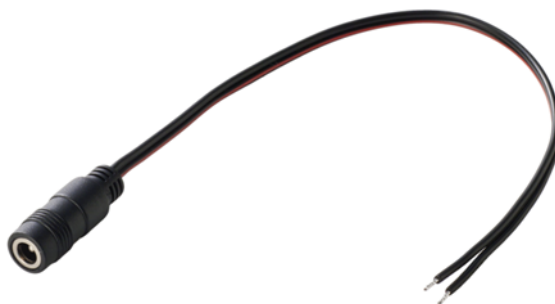

**Extension cable Jack (2.1x5.5x11-S to S/T) 2wc 0.2m****Extension cable Jack (2.5x5.5x11-S to S/T) 2wc 0.2m**

Country of Origin	China
Operating Temperature	0 ÷ 40[°C]
Cable type	20AWG - 2wc
DC Connector	2.1x5.5x11 2.5x5.5x11
Max. load	5A
Weight	N.W.: 10g / pc
Packing bunch	Various [pcs] 50

**Extension cable Jack (2.1x5.5x11-S to S/T) 2wc 0.8m**

Country of Origin	China
Operating Temperature	0 ÷ 40[°C]
Cable type	20AWG - 2wc
DC Connector	2.1x5.5x11
Max. load	5A
Weight	N.W.: 19g / pc
Packing bunch	Various [pcs] 100

**Extension cable Jack (2.1x5.5x11-S to S/T) rc 2.0m****Extension cable Jack (2.1x5.5x11-S to S/T) 2wc 2.0m**

Country of Origin	China
Operating Temperature	0 ÷ 70[°C]
Cable type	20AWG - 2RC or 2wc
DC Connector	2.1x5.5x11
Max. load	5A
Weight	N.W.: 57/38g / pc
Packing bunch	Various [pcs] 60/100

**Extension cable Jack (2.1x5.5x11 to S/T) rc 4.0m**

Country of Origin	China
Operating Temperature	0 ÷ 70[°C]
Cable type	20AWG - 2RC
DC Connector	2.1x5.5x11
Max. load	5A
Weight	N.W.: 112g / pc
Packing bunch	Various [pcs] 5