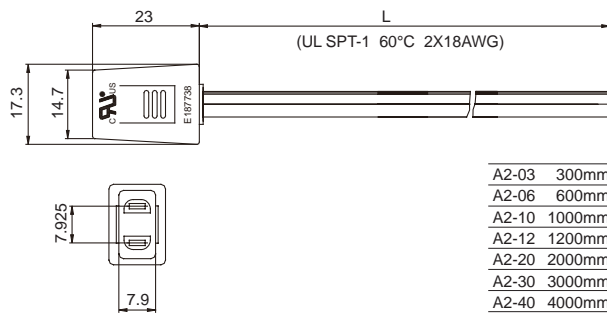

AC CORD

Power cord with straight connector

A2-A

(unit : mm)

A2-B

(unit : mm)

AC CORD

X-ON Electronics