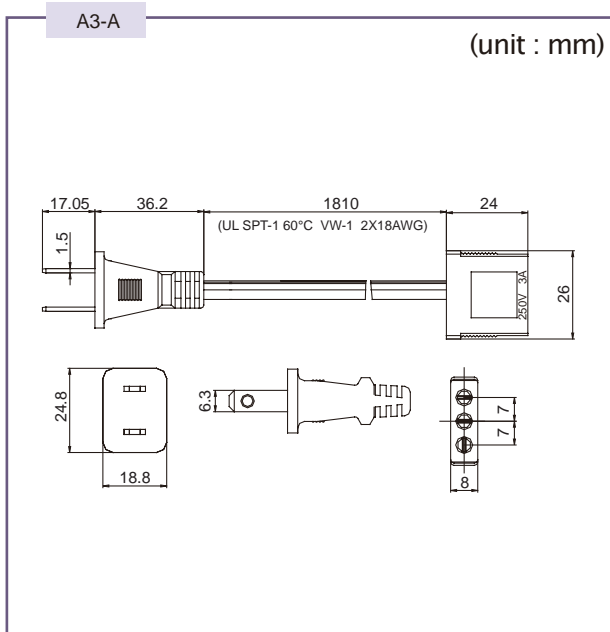

AC CORD

Power cord with straight connector

A2-A

(unit : mm)

A2-B

(unit : mm)

AC CORD

X-ON Electronics