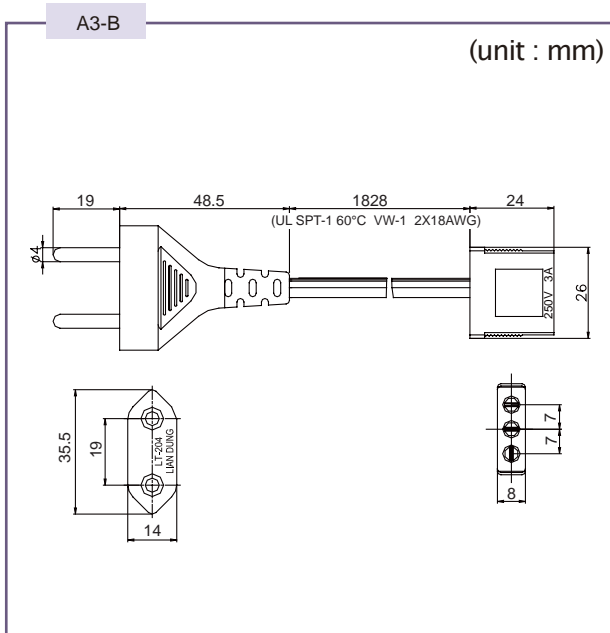

AC CORD

Power cord with straight connector

A2-A

(unit : mm)

A2-B

(unit : mm)

AC CORD

X-ON Electronics