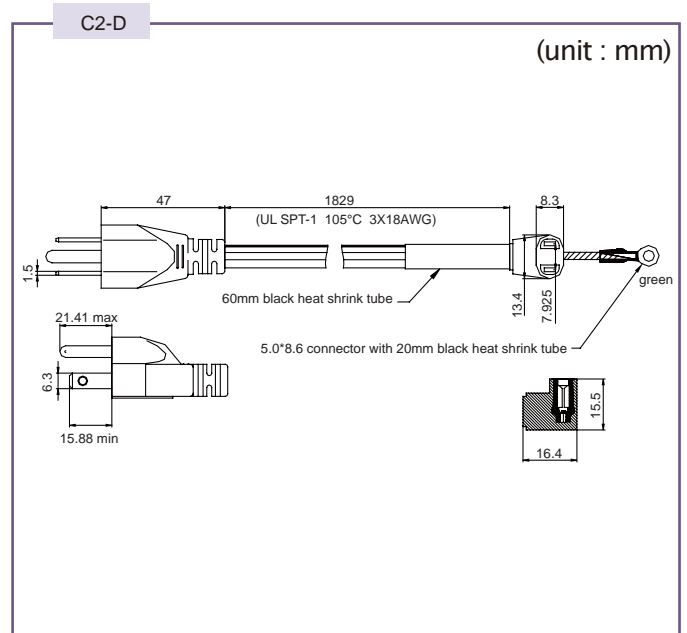

AC CORD

Power cord with straight connector

A2-A

(unit : mm)

A2-B

(unit : mm)

AC CORD

X-ON Electronics