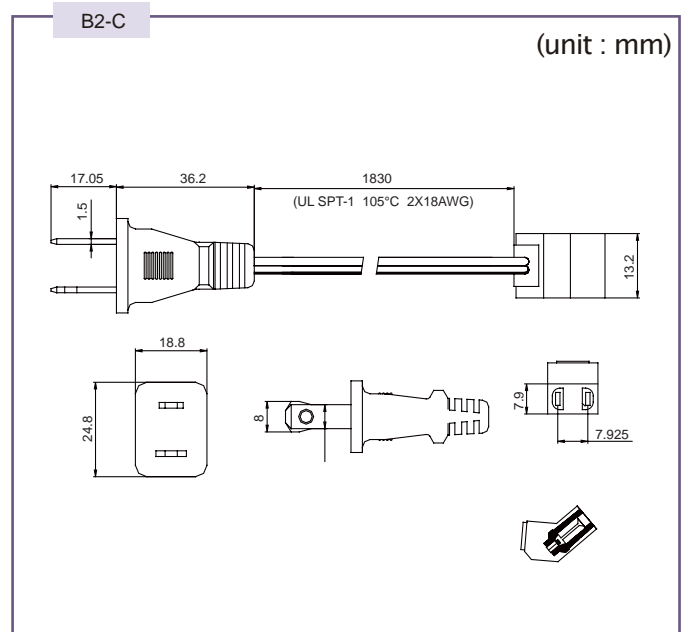

AC CORD

Power cord with straight connector

A2-A

(unit : mm)

A2-B

(unit : mm)

AC CORD

X-ON Electronics