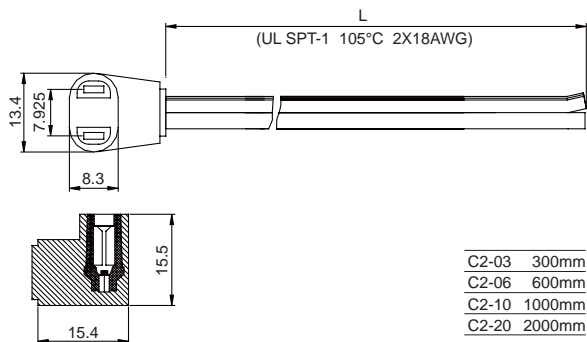

AC CORD

Power cord with straight connector

A2-A

(unit : mm)

A2-B

(unit : mm)

AC CORD

X-ON Electronics