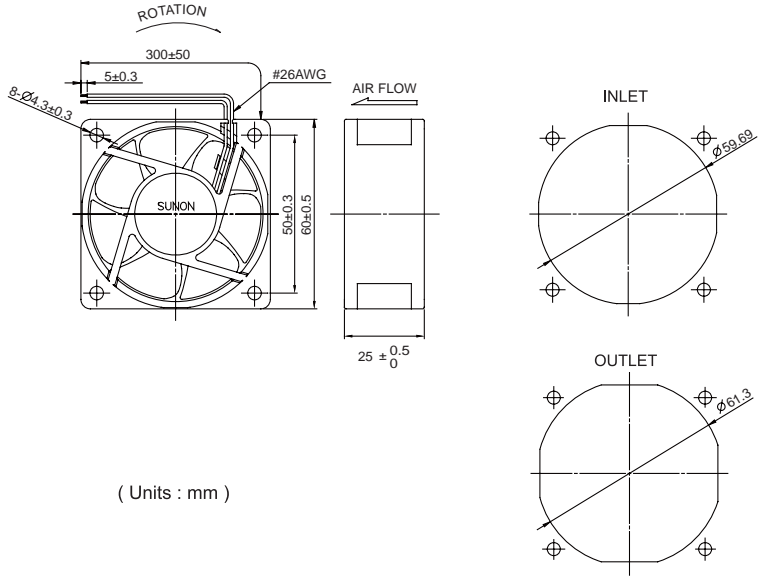

(Units : mm)

*All model could be customized. Please contact with Sunon Sales.
*Specifications are subject to change without notice. Please Visit SUNON web site at <http://www.sunon.com> for update information.