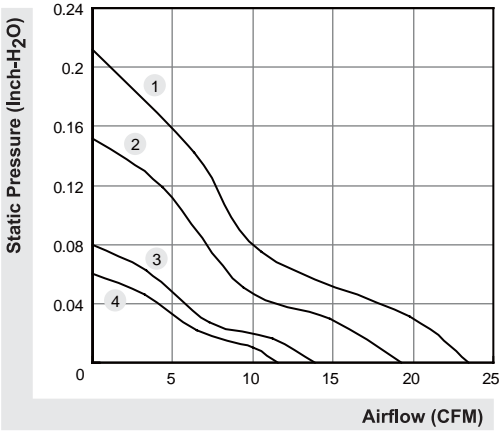

(Units : mm)

*All model could be customized. Please contact with Sunon Sales.
*Specifications are subject to change without notice. Please Visit SUNON web site at <http://www.sunon.com> for update information.