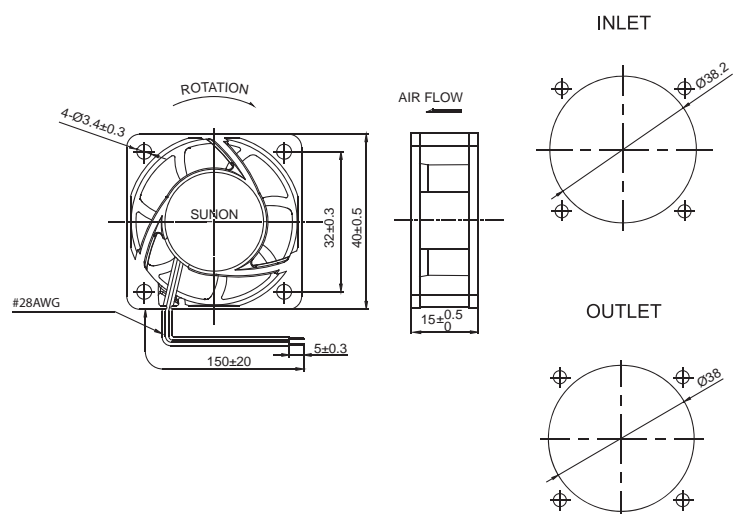

40x40x15 mm

14.0 CFM

■ Specifications

Model	Bearing	Rating Voltage	Power Current	Power Consumption	Speed	Air Flow	Static Pressure	Noise	Weight	Curve
	2BALL Sleeve	(VDC)	(mA)	(WATTS)	(RPM)	(CFM)	(Inch-H ₂ O)	(dB(A))	(g)	
PSD1204PHB1-A (2).Z.GN	☉	12	240	2.9	12000	14.0	0.63	44.2	25.85	1
PSD1204PHB1-A (2).Z.F.PWM.GN	☉	12	240	2.9	12000	14.0	0.63	44.2	25.85	1
PSD1204PHB1-A (2).Z.R.PWM.GN	☉	12	240	2.9	12000	14.0	0.63	44.2	25.85	1

■ Air Flow-Static Pressure Characteristics

■ External dimensions(mm)

*All model could be customized. Please contact with Sunon Sales.

*Specifications are subject to change without notice. Please Visit SUNON website at <http://www.sunon.com> for update information.