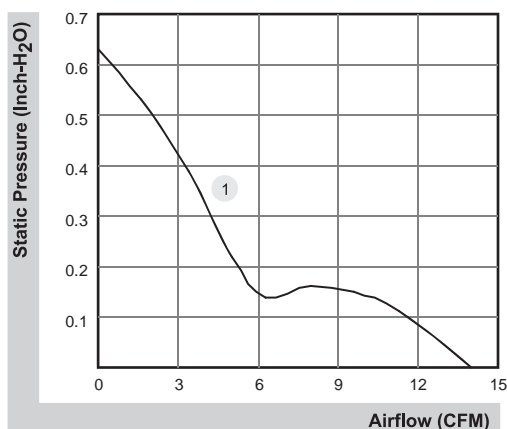

■ Air Flow-Static Pressure Characteristics