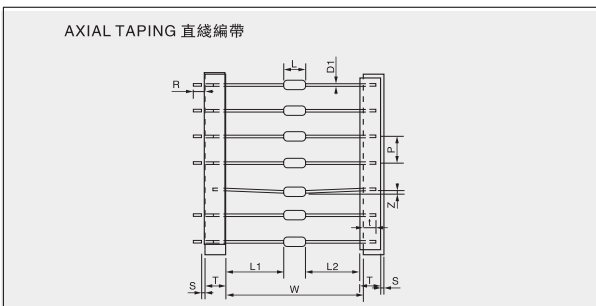

SURGiNG

紹 鑫 實 業

Glass Discharge Tube

玻璃放电管

SSP Series

Type SSP Series / 突波吸收器 Surge Absorber

Dimensions(mm)尺寸

Features 特性

符號	尺寸(mm)
W	52 ± 1.5
P	5.0 ± 0.5
L1-L2	1max
T	6.0 ± 1.0
Z	1.2max
R	Terminals must not project from tape
t	6max
S	0.8max
D1	φ 0.5 ± 0.05
L	6.8max

Materials 材料

- Ceramic: Ceramic Rod
- Metallization of Glass body
- End termination : Dumet wire
- End termination overcoat : Tin