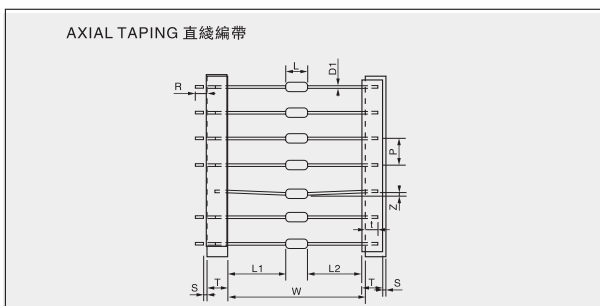

SURGiNG

紹 鑫 實 業

Glass Discharge Tube

玻璃放电管

SSP Series

Type SSP Series / 突波吸收器 Surge Absorber

Dimensions(mm)尺寸

Features 特性

符號	尺寸(mm)
W	52 ± 1.5
P	5.0 ± 0.5
L1-L2	1max
T	6.0 ± 1.0
Z	1.2max
R	Terminals must not project from tape
t	6max
S	0.8max
D1	φ 0.5 ± 0.05
L	6.8max

Materials 材料

- Ceramic: Ceramic Rod
- Metallization of Glass body
- End termination : Dumet wire
- End termination overcoat : Tin