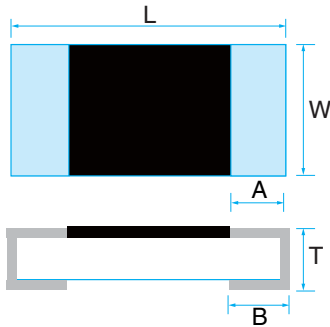

RT series, high-precision trimmable chip resistors

A one-step trimmable thin film component for in-circuit resistor tuning. This component has excellent temperature characteristics, exhibits excellent performance in circuit noise and the third harmonic distortion, and needs no moisture proofing treatment after trimming. (Patent1921853)

NEW First in the market 0201 trimmable chip resistor

SPECIFICATIONS

RoHS compliant Completely lead free

Mechanical

Dimension (Inch Size)	RT0603 (0201)	RT0510 (0402)	RT0816 (0603)	RT1220 (0805)
L	0.60±0.05	1.00±0.07	1.60±0.20	2.00±0.20
W	0.30±0.03	0.50±0.07	0.80±0.20	1.25±0.20
A	0.12±0.05	0.20±0.10	0.30±0.20	0.40±0.20
B	0.15±0.05	0.25±0.20	0.30±0.20	0.40±0.20
T	0.25±0.03	0.35±0.05	0.40±0.10	0.40±0.10

(unit : mm)

Equivalent circuit

Electrical

Type	RT0603			RT0510			RT0816					RT1220							
Initial resistance value(Ω)	150	330	1.5k	100	270	1.5k	100	330	1k	3.3k	10k	33	100	330	1k	3.3k	10k	33k	100k
Upper resistance limit(Ω)	1.0k	1.9k	10k	820	2.1k	10k	2.7k	8.0k	8.8k	37k	40k	4.7k	8.2k	15k	15k	100k	120k	120k	220k
TCR ppm /°C(code)	±25 (P)		±100 (R)	±25 (P)		±100 (R)	±25 (P)			±100 (R)		±50 (Q)	±25 (P)			±100 (R)			
Resistance Tolerance (code)	±20% (M)			±20% (M)			±20% (M)					±20% (M)							
Power	1/20W			1/16W			1/16W					1/10W							
Max Operating Voltage	15V			25V			75V					100V							
Max Applied Voltage	30V			50V			150V					200V							
Package	15,000pcs/reel			10,000pcs/reel			5,000pcs/reel					5,000pcs/reel							

· The RT0510 type with 50Ω initial resistance value is also available.

PART NUMBER

RT 0816 P - 102 - M

X-ON Electronics

Largest Supplier of Electrical and Electronic Components

Click to view similar products for [Thin Film Resistors - SMD category](#):