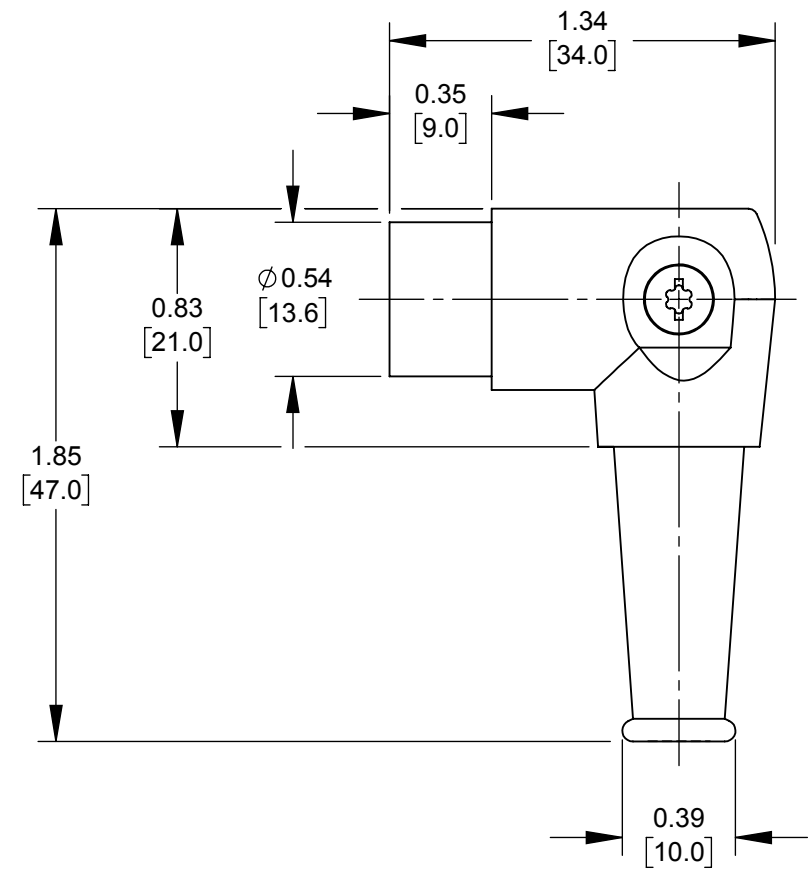

PIN LAYOUTS

NOTES:

- PIN HOUSING WITH KEYWAY CAN BE ROTATED 45° 8 POSITIONS.
- Ø 0.04 [1.0mm] X 0.08 [2.0mm] DEEP HOLE IN PIN FOR SOLDERING.
- Ø 0.21 [5.4mm] ID X 0.39 [10.0mm] LONG CABLE CLAMP TUBE NOT SHOWN.
- MATERIALS:**
TWO PIECE HANDLE & PIN HOUSING - ZINC ALLOY, NICKEL PLATED
INSERT - THERMOPLASTIC, BLACK
PINS - COPPER ALLOY, TIN PLATED
FLEX RELIEF - THERMOPLASTIC, BLACK
CABLE CLAMP TUBE - COPPER ALLOY
SCREW - STEEL, NICKEL PLATED
- SHIPPED ASSEMBLED.
- THESE PRODUCTS ARE RoHS COMPLIANT.

CUSTOMER DRAWING

					THIS DRAWING DESCRIBES A DESIGN CONSIDERED PROPRIETARY IN NATURE, DEVELOPED AND MANUFACTURED BY SWITCHCRAFT INC. AND IS RELEASED ON A CONFIDENTIAL BASIS FOR IDENTIFICATION PURPOSES ONLY.						
					SIZE	WIDTH	MULT	LBS/M	TEMPER		
					UNLESS OTHERWISE SPECIFIED			FINISH		MATERIAL	
					1. ALL DIMENSIONS IN INCHES			SPEC No.		SPEC No.	
					- TWO PLACE DECIMALS ±0.02			FIRST USED ON		SCALE	
					- THREE PLACE DECIMALS ±0.005			DATE DRAWN		3:2	
B	28010	3/14/18	TJK	TJK	5-Jun-13	TO	CHKD TO	APVD	Switchcraft [®]		
A	26000	3/3/06	TJK	TJK	6-5-13	6-6-13	TJK	SHEET 1 OF 1			
REV	ECO NUMBER	DATE	BY	APVD	NAME			PART No.		REV	
REVISIONS					DO NOT SCALE DRAWING			MALE DIN 5-7 PIN CORD PLUG CONNECTOR, RoHS		05DL_MX, 12DL_MX, 15DL_MX SERIES	
										B	