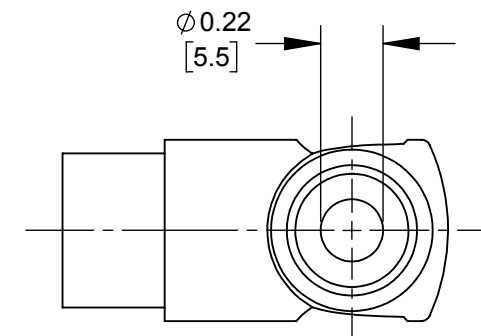

PIN LAYOUTS

NOTES:

- PIN HOUSING WITH KEYWAY CAN BE ROTATED 45° 8 POSITIONS.
- Ø 0.04 [1.0mm] X 0.08 [2.0mm] DEEP HOLE IN PIN FOR SOLDERING.
- Ø 0.21 [5.4mm] ID X 0.39 [10.0mm] LONG CABLE CLAMP TUBE NOT SHOWN.
- MATERIALS:**
TWO PIECE HANDLE & PIN HOUSING - ZINC ALLOY, NICKEL PLATED
INSERT - THERMOPLASTIC, BLACK
PINS - COPPER ALLOY, TIN PLATED
FLEX RELIEF - THERMOPLASTIC, BLACK
CABLE CLAMP TUBE - COPPER ALLOY
SCREW - STEEL, NICKEL PLATED
- SHIPPED ASSEMBLED.
- THESE PRODUCTS ARE RoHS COMPLIANT.

CUSTOMER DRAWING

					THIS DRAWING DESCRIBES A DESIGN CONSIDERED PROPRIETARY IN NATURE, DEVELOPED AND MANUFACTURED BY SWITCHCRAFT INC. AND IS RELEASED ON A CONFIDENTIAL BASIS FOR IDENTIFICATION PURPOSES ONLY.						
					SIZE	WIDTH	MULT	LBS/M	TEMPER		
					UNLESS OTHERWISE SPECIFIED			FINISH		MATERIAL	
					1. ALL DIMENSIONS IN INCHES			SPEC No.		SPEC No.	
					- TWO PLACE DECIMALS ±0.02			FIRST USED ON		SCALE	
					- THREE PLACE DECIMALS ±0.005			DATE DRAWN		3:2	
B	28010	3/14/18	TJK	TJK	5-Jun-13	TO	CHKD TO	APVD	Switchcraft [®]		
A	26000	3/3/06	TJK	TJK	6-5-13	6-6-13	TJK	SHEET 1 OF 1			
REV	ECO NUMBER	DATE	BY	APVD	NAME			PART No.		REV	
REVISIONS					DO NOT SCALE DRAWING			MALE DIN 5-7 PIN CORD PLUG CONNECTOR, RoHS		05DL_MX, 12DL_MX, 15DL_MX SERIES	
										B	