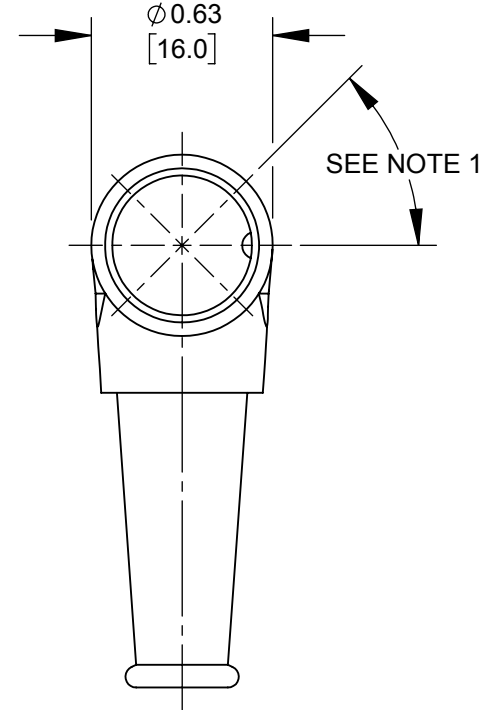

PIN LAYOUTS

NOTES:

- PIN HOUSING WITH KEYWAY CAN BE ROTATED 45° 8 POSITIONS.
- Ø 0.04 [1.0mm] X 0.08 [2.0mm] DEEP HOLE IN PIN FOR SOLDERING.
- Ø 0.21 [5.4mm] ID X 0.39 [10.0mm] LONG CABLE CLAMP TUBE NOT SHOWN.
- MATERIALS:**
TWO PIECE HANDLE & PIN HOUSING - ZINC ALLOY, NICKEL PLATED
INSERT - THERMOPLASTIC, BLACK
PINS - COPPER ALLOY, TIN PLATED
FLEX RELIEF - THERMOPLASTIC, BLACK
CABLE CLAMP TUBE - COPPER ALLOY
SCREW - STEEL, NICKEL PLATED
- SHIPPED ASSEMBLED.
- THESE PRODUCTS ARE RoHS COMPLIANT.

CUSTOMER DRAWING

					THIS DRAWING DESCRIBES A DESIGN CONSIDERED PROPRIETARY IN NATURE, DEVELOPED AND MANUFACTURED BY SWITCHCRAFT INC. AND IS RELEASED ON A CONFIDENTIAL BASIS FOR IDENTIFICATION PURPOSES ONLY.						
					SIZE	WIDTH	MULT	LBS/M	TEMPER		
					UNLESS OTHERWISE SPECIFIED			FINISH		MATERIAL	
					1. ALL DIMENSIONS IN INCHES			SPEC No.		SPEC No.	
					- TWO PLACE DECIMALS ±0.02			FIRST USED ON		SCALE	
					- THREE PLACE DECIMALS ±0.005			DATE DRAWN		3:2	
B	28010	3/14/18	TJK	TJK	5-Jun-13	TO	CHKD TO	APVD	Switchcraft [®]		
A	26000	3/3/06	TJK	TJK	6-5-13	6-6-13	TJK	SHEET 1 OF 1			
REV	ECO NUMBER	DATE	BY	APVD	NAME			PART No.		REV	
REVISIONS					DO NOT SCALE DRAWING			MALE DIN 5-7 PIN CORD PLUG CONNECTOR, RoHS		05DL_MX, 12DL_MX, 15DL_MX SERIES	
										B	