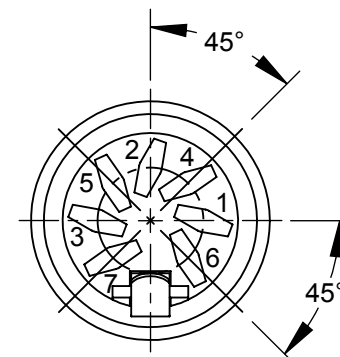

06AL5FX
5 CONTACTS AT 180°

13AL5FX
5 CONTACTS AT 240°

13AL6FX
6 CONTACTS AT 240°

15AL7FX
7 CONTACTS AT 270°

15AL8FX
8 CONTACTS AT 270°

NOTES:

1. SHIPPED ASSEMBLED.
2. 0.04 [1.0mm] X 0.07 [1.7mm] SLOT IN CONTACTS FOR SOLDERING.
3. MATERIALS:
HOUSING - ZINC ALLOY, NICKEL PLATED
INSERT - THERMOPLASTIC, BLACK
CONTACTS - COPPER ALLOY, TIN PLATED
FLEX RELIEF - THERMOPLASTIC, BLACK
CABLE CLAMP - STEEL, NICKEL PLATED
SCREW - STEEL, NICKEL PLATED
4. THESE PRODUCTS ARE RoHS COMPLIANT.

CUSTOMER DRAWING

REV	ECO NUMBER	DATE	BY	APVD
A	26000	3/3/06	TJK	TJK
REVISIONS				

UNLESS OTHERWISE SPECIFIED

1. ALL DIMENSIONS IN INCHES
- TWO PLACE DECIMALS ±0.02
- THREE PLACE DECIMALS ±0.005

DO NOT SCALE DRAWING

THIS DRAWING DESCRIBES A DESIGN CONSIDERED PROPRIETARY IN NATURE, DEVELOPED AND MANUFACTURED BY SWITCHCRAFT INC. AND IS RELEASED ON A CONFIDENTIAL BASIS FOR IDENTIFICATION PURPOSES ONLY.									
SIZE	WIDTH	MULT	LBS/M	TEMPER					
FINISH					MATERIAL				
SPEC No.					SPEC No.				
FIRST USED ON					SCALE 2:1				
DATE DRAWN	BY	CHKD TO	APVD TJK						
10-Jun-13	TO	6-10-13	6-10-13						
NAME					PART No.				
FEMALE DIN 5-8 PIN CORD PLUG CONNECTOR, RoHS					06AL_FX, 13AL_FX, 15AL_FX_SERIES				
					SHEET 1 OF 1				
					REV A				