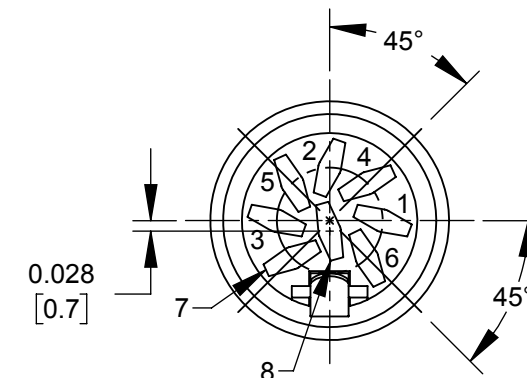

06AL5FX
5 CONTACTS AT 180°

13AL5FX
5 CONTACTS AT 240°

13AL6FX
6 CONTACTS AT 240°

15AL7FX
7 CONTACTS AT 270°

15AL8FX
8 CONTACTS AT 270°

NOTES:

1. SHIPPED ASSEMBLED.
2. 0.04 [1.0mm] X 0.07 [1.7mm] SLOT IN CONTACTS FOR SOLDERING.
3. MATERIALS:
HOUSING - ZINC ALLOY, NICKEL PLATED
INSERT - THERMOPLASTIC, BLACK
CONTACTS - COPPER ALLOY, TIN PLATED
FLEX RELIEF - THERMOPLASTIC, BLACK
CABLE CLAMP - STEEL, NICKEL PLATED
SCREW - STEEL, NICKEL PLATED
4. THESE PRODUCTS ARE RoHS COMPLIANT.

CUSTOMER DRAWING

REV	ECO NUMBER	DATE	BY	APVD
A	26000	3/3/06	TJK	TJK
REVISIONS				

UNLESS OTHERWISE SPECIFIED

1. ALL DIMENSIONS IN INCHES
- TWO PLACE DECIMALS ±0.02
- THREE PLACE DECIMALS ±0.005

DO NOT SCALE DRAWING

THIS DRAWING DESCRIBES A DESIGN CONSIDERED PROPRIETARY IN NATURE, DEVELOPED AND MANUFACTURED BY SWITCHCRAFT INC. AND IS RELEASED ON A CONFIDENTIAL BASIS FOR IDENTIFICATION PURPOSES ONLY.									
SIZE	WIDTH	MULT	LBS/M	TEMPER					
FINISH					MATERIAL				
SPEC No.					SPEC No.				
FIRST USED ON					SCALE 2:1				
DATE DRAWN	BY	CHKD TO	APVD TJK						
10-Jun-13	TO	6-10-13	6-10-13						
NAME					PART No.				
FEMALE DIN 5-8 PIN CORD PLUG CONNECTOR, RoHS					06AL_FX, 13AL_FX, 15AL_FX_SERIES				
					SHEET 1 OF 1				
					REV A				