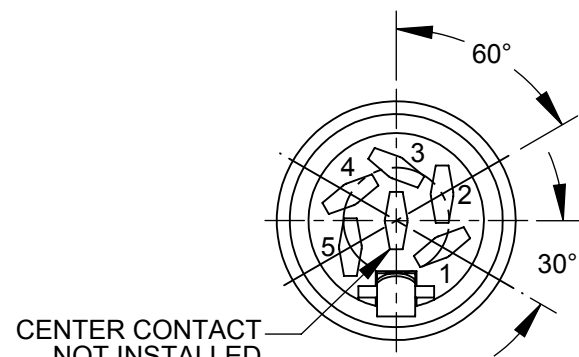

06AL5FX
5 CONTACTS AT 180°

13AL5FX
5 CONTACTS AT 240°

13AL6FX
6 CONTACTS AT 240°

15AL7FX
7 CONTACTS AT 270°

15AL8FX
8 CONTACTS AT 270°

NOTES:

1. SHIPPED ASSEMBLED.
2. 0.04 [1.0mm] X 0.07 [1.7mm] SLOT IN CONTACTS FOR SOLDERING.
3. MATERIALS:
HOUSING - ZINC ALLOY, NICKEL PLATED
INSERT - THERMOPLASTIC, BLACK
CONTACTS - COPPER ALLOY, TIN PLATED
FLEX RELIEF - THERMOPLASTIC, BLACK
CABLE CLAMP - STEEL, NICKEL PLATED
SCREW - STEEL, NICKEL PLATED
4. THESE PRODUCTS ARE RoHS COMPLIANT.

CUSTOMER DRAWING

REV	ECO NUMBER	DATE	BY	APVD
A	26000	3/3/06	TJK	TJK
REVISIONS				

UNLESS OTHERWISE SPECIFIED

1. ALL DIMENSIONS IN INCHES
- TWO PLACE DECIMALS ±0.02
- THREE PLACE DECIMALS ±0.005

DO NOT SCALE DRAWING

THIS DRAWING DESCRIBES A DESIGN CONSIDERED PROPRIETARY IN NATURE, DEVELOPED AND MANUFACTURED BY SWITCHCRAFT INC. AND IS RELEASED ON A CONFIDENTIAL BASIS FOR IDENTIFICATION PURPOSES ONLY.									
SIZE	WIDTH	MULT	LBS/M	TEMPER					
FINISH					MATERIAL				
SPEC No.					SPEC No.				
FIRST USED ON					SCALE 2:1				
DATE DRAWN	BY	CHKD TO	APVD TJK						
10-Jun-13	TO	6-10-13	6-10-13						
NAME					PART No.				
FEMALE DIN 5-8 PIN CORD PLUG CONNECTOR, RoHS					06AL_FX, 13AL_FX, 15AL_FX_SERIES				
					SHEET 1 OF 1				
					REV A				