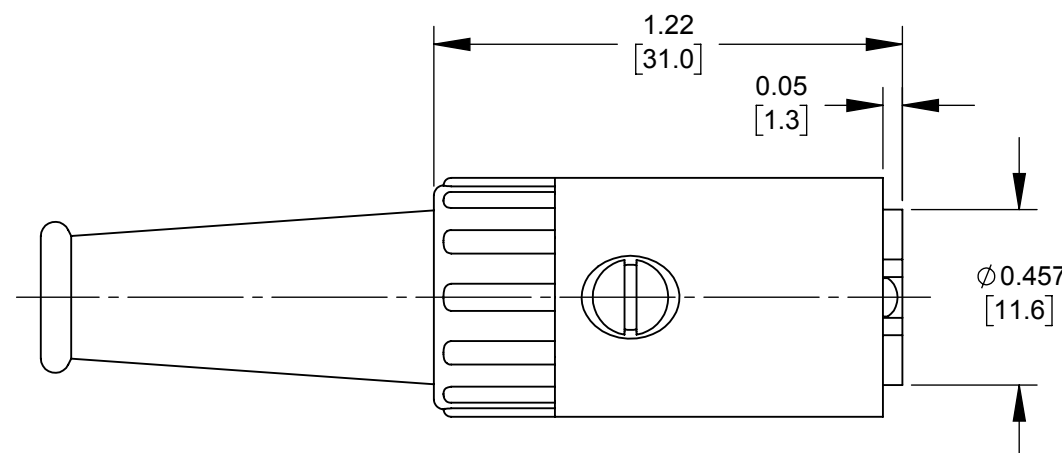

06AL5FX
5 CONTACTS AT 180°

13AL5FX
5 CONTACTS AT 240°

13AL6FX
6 CONTACTS AT 240°

15AL7FX
7 CONTACTS AT 270°

15AL8FX
8 CONTACTS AT 270°

NOTES:

1. SHIPPED ASSEMBLED.
2. 0.04 [1.0mm] X 0.07 [1.7mm] SLOT IN CONTACTS FOR SOLDERING.
3. MATERIALS:
HOUSING - ZINC ALLOY, NICKEL PLATED
INSERT - THERMOPLASTIC, BLACK
CONTACTS - COPPER ALLOY, TIN PLATED
FLEX RELIEF - THERMOPLASTIC, BLACK
CABLE CLAMP - STEEL, NICKEL PLATED
SCREW - STEEL, NICKEL PLATED
4. THESE PRODUCTS ARE RoHS COMPLIANT.

CUSTOMER DRAWING

REV	ECO NUMBER	DATE	BY	APVD
A	26000	3/3/06	TJK	TJK
REVISIONS				

UNLESS OTHERWISE SPECIFIED

1. ALL DIMENSIONS IN INCHES
- TWO PLACE DECIMALS ±0.02
- THREE PLACE DECIMALS ±0.005

DO NOT SCALE DRAWING

THIS DRAWING DESCRIBES A DESIGN CONSIDERED PROPRIETARY IN NATURE, DEVELOPED AND MANUFACTURED BY SWITCHCRAFT INC. AND IS RELEASED ON A CONFIDENTIAL BASIS FOR IDENTIFICATION PURPOSES ONLY.									
SIZE	WIDTH	MULT	LBS/M	TEMPER					
FINISH					MATERIAL				
SPEC No.					SPEC No.				
FIRST USED ON					SCALE 2:1				
DATE DRAWN	BY	CHKD TO	APVD TJK						
10-Jun-13	TO	6-10-13	6-10-13						
NAME					PART No.				
FEMALE DIN 5-8 PIN CORD PLUG CONNECTOR, RoHS					06AL_FX, 13AL_FX, 15AL_FX_SERIES				
					SHEET 1 OF 1				
					REV A				