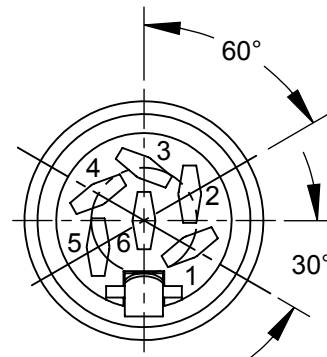

06AL5FX
5 CONTACTS AT 180°

13AL5FX
5 CONTACTS AT 240°

13AL6FX
6 CONTACTS AT 240°

15AL7FX
7 CONTACTS AT 270°

15AL8FX
8 CONTACTS AT 270°

NOTES:

1. SHIPPED ASSEMBLED.
2. 0.04 [1.0mm] X 0.07 [1.7mm] SLOT IN CONTACTS FOR SOLDERING.
3. MATERIALS:
HOUSING - ZINC ALLOY, NICKEL PLATED
INSERT - THERMOPLASTIC, BLACK
CONTACTS - COPPER ALLOY, TIN PLATED
FLEX RELIEF - THERMOPLASTIC, BLACK
CABLE CLAMP - STEEL, NICKEL PLATED
SCREW - STEEL, NICKEL PLATED
4. THESE PRODUCTS ARE RoHS COMPLIANT.

CUSTOMER DRAWING

REV	ECO NUMBER	DATE	BY	APVD
A	26000	3/3/06	TJK	TJK
REVISIONS				

UNLESS OTHERWISE SPECIFIED

1. ALL DIMENSIONS IN INCHES
- TWO PLACE DECIMALS ±0.02
- THREE PLACE DECIMALS ±0.005

DO NOT SCALE DRAWING

THIS DRAWING DESCRIBES A DESIGN CONSIDERED PROPRIETARY IN NATURE, DEVELOPED AND MANUFACTURED BY SWITCHCRAFT INC. AND IS RELEASED ON A CONFIDENTIAL BASIS FOR IDENTIFICATION PURPOSES ONLY.									
SIZE	WIDTH	MULT	LBS/M	TEMPER					
FINISH					MATERIAL				
SPEC No.					SPEC No.				
FIRST USED ON					SCALE 2:1				
DATE DRAWN	BY	CHKD TO	APVD TJK						
10-Jun-13	TO	6-10-13	6-10-13						
NAME					PART No.				
FEMALE DIN 5-8 PIN CORD PLUG CONNECTOR, RoHS					06AL_FX, 13AL_FX, 15AL_FX_SERIES				
					SHEET 1 OF 1				
					REV A				