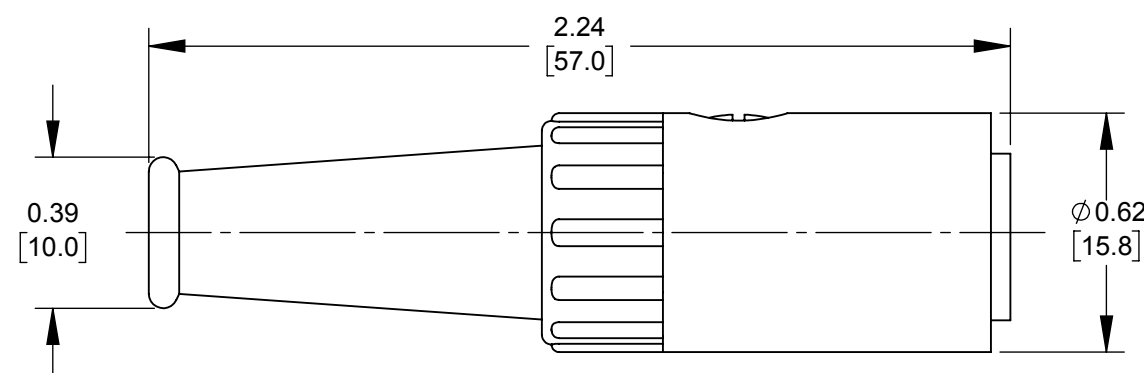

06AL5FX
5 CONTACTS AT 180°

13AL5FX
5 CONTACTS AT 240°

13AL6FX
6 CONTACTS AT 240°

15AL7FX
7 CONTACTS AT 270°

15AL8FX
8 CONTACTS AT 270°

NOTES:

1. SHIPPED ASSEMBLED.
2. 0.04 [1.0mm] X 0.07 [1.7mm] SLOT IN CONTACTS FOR SOLDERING.
3. MATERIALS:
HOUSING - ZINC ALLOY, NICKEL PLATED
INSERT - THERMOPLASTIC, BLACK
CONTACTS - COPPER ALLOY, TIN PLATED
FLEX RELIEF - THERMOPLASTIC, BLACK
CABLE CLAMP - STEEL, NICKEL PLATED
SCREW - STEEL, NICKEL PLATED
4. THESE PRODUCTS ARE RoHS COMPLIANT.

CUSTOMER DRAWING

REV	ECO NUMBER	DATE	BY	APVD
A	26000	3/3/06	TJK	TJK
REVISIONS				

UNLESS OTHERWISE SPECIFIED

1. ALL DIMENSIONS IN INCHES
- TWO PLACE DECIMALS ±0.02
- THREE PLACE DECIMALS ±0.005

DO NOT SCALE DRAWING

THIS DRAWING DESCRIBES A DESIGN CONSIDERED PROPRIETARY IN NATURE, DEVELOPED AND MANUFACTURED BY SWITCHCRAFT INC. AND IS RELEASED ON A CONFIDENTIAL BASIS FOR IDENTIFICATION PURPOSES ONLY.									
SIZE	WIDTH	MULT	LBS/M	TEMPER					
FINISH					MATERIAL				
SPEC No.					SPEC No.				
FIRST USED ON					SCALE 2:1				
DATE DRAWN	BY	CHKD TO	APVD TJK						
10-Jun-13	TO	6-10-13	6-10-13						
NAME					PART No.				
FEMALE DIN 5-8 PIN CORD PLUG CONNECTOR, RoHS					06AL_FX, 13AL_FX, 15AL_FX_SERIES				
					SHEET 1 OF 1				
					REV A				