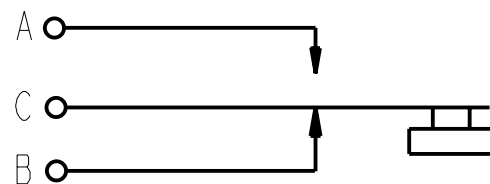

PART NUMBER	BUTTON COLOR	SCHEMATIC
10S1047X	RED	I-C
10S1048X	BLACK	I-C

NOTES:

- HEX NUT AND LOCKWASHER ARE SHIPPED UNASSEMBLED.
- ALL DIMENSIONS ARE REFERENCE.
- THESE PRODUCTS ARE RoHS COMPLIANT.

SPECIFICATIONS:

SCALE 2:1

SCHEMATIC
I-C

CUSTOMER DRAWING

REVISIONS					☆ STAR SYMBOL DENOTES CRITICAL DIMENSION UNLESS OTHERWISE SPECIFIED 1. ALL DIMENSIONS IN INCHES - TWO PLACE DECIMALS ±0.01 - THREE PLACE DECIMALS ±0.005 - ANGLES ±1° - ALL DIA. CONCENTRIC WITHIN 0.005 T.I.R. 2. FEATURES ON THE SAME CENTERLINE MUST BE ALIGNED WITHIN ±0.002 3. REMOVE ALL BURRS DO NOT SCALE DRAWING	THIS DRAWING DESCRIBES A DESIGN CONSIDERED PROPRIETARY IN NATURE, DEVELOPED AND MANUFACTURED BY SWITCHCRAFT INC. AND IS RELEASED ON A CONFIDENTIAL BASIS FOR IDENTIFICATION PURPOSES ONLY.				
REV	ECO NUMBER	DATE	BY	APVD		SIZE	WIDTH	MULT	LBS/M	TEMPER
A	ECO #26164	11-1-07	TJK	TJK	FINISH		MATERIAL			
					SPEC No.		SPEC No.			
					FIRST USED ON		SCALE			
							4:1			
					DATE DRAWN	BY	CHKD	APVD		
					1-Nov-07	TJK	TJK	TJK		
							11-1-07	11-1-07		
					NAME			PART No.		REV
					BUTTON SWITCH, RoHS			10S1047X 10S1048X		A