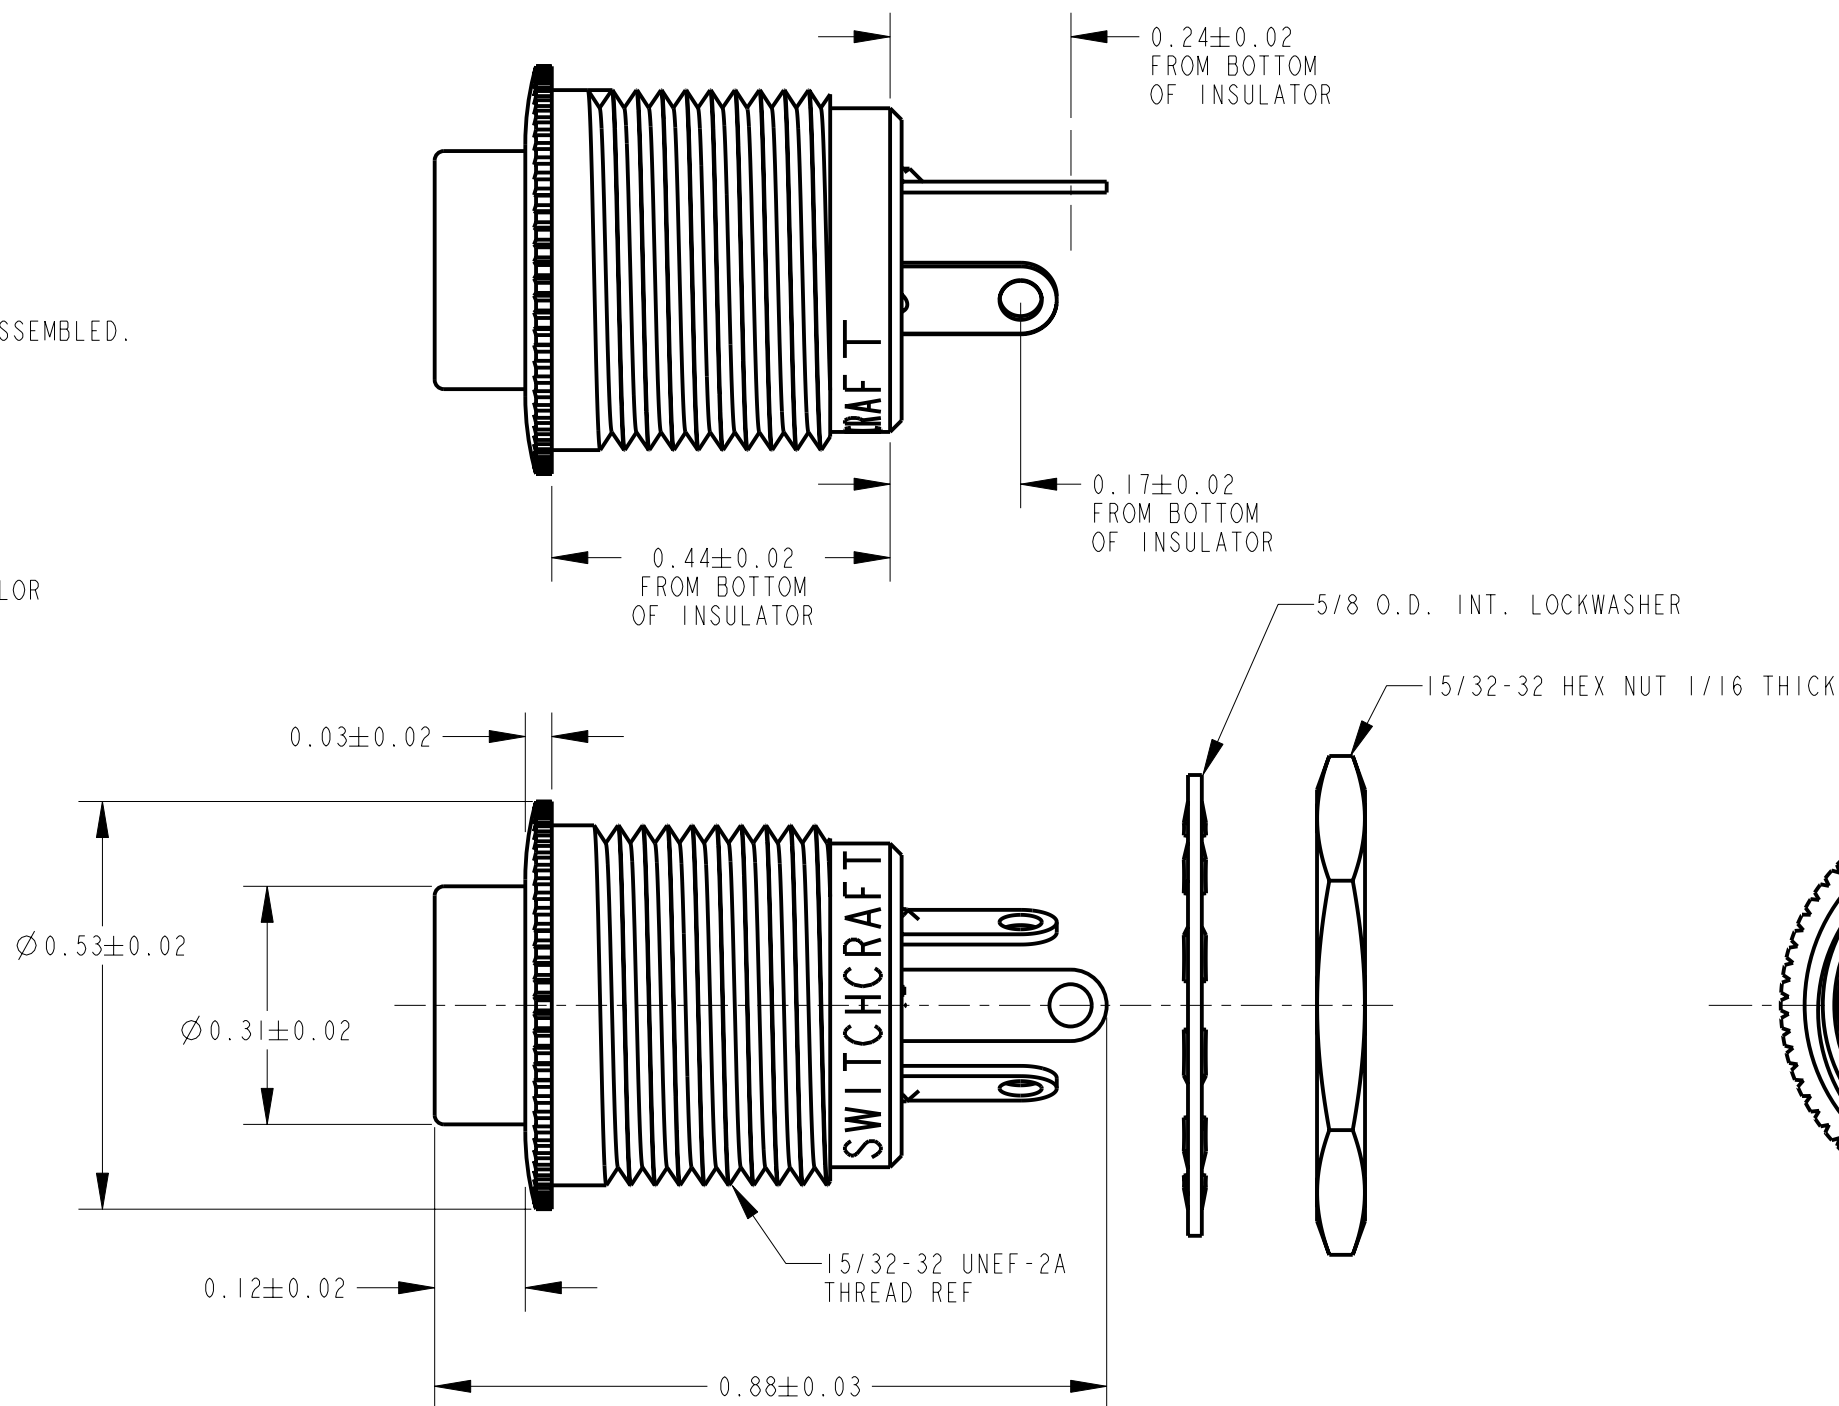

PART NUMBER	BUTTON COLOR	SCHEMATIC
10S1047X	RED	I-C
10S1048X	BLACK	I-C

NOTES:

- HEX NUT AND LOCKWASHER ARE SHIPPED UNASSEMBLED.
- ALL DIMENSIONS ARE REFERENCE.
- THESE PRODUCTS ARE RoHS COMPLIANT.

SPECIFICATIONS:

SCALE 2:1

SCHEMATIC
I-C

CUSTOMER DRAWING

REVISIONS					☆ STAR SYMBOL DENOTES CRITICAL DIMENSION UNLESS OTHERWISE SPECIFIED 1. ALL DIMENSIONS IN INCHES - TWO PLACE DECIMALS ±0.01 - THREE PLACE DECIMALS ±0.005 - ANGLES ±1° - ALL DIA. CONCENTRIC WITHIN 0.005 T.I.R. 2. FEATURES ON THE SAME CENTERLINE MUST BE ALIGNED WITHIN ±0.002 3. REMOVE ALL BURRS DO NOT SCALE DRAWING	THIS DRAWING DESCRIBES A DESIGN CONSIDERED PROPRIETARY IN NATURE, DEVELOPED AND MANUFACTURED BY SWITCHCRAFT INC. AND IS RELEASED ON A CONFIDENTIAL BASIS FOR IDENTIFICATION PURPOSES ONLY.				
REV	ECO NUMBER	DATE	BY	APVD		SIZE	WIDTH	MULT	LBS/M	TEMPER
A	ECO #26164	11-1-07	TJK	TJK	FINISH		MATERIAL			
					SPEC No.		SPEC No.			
					FIRST USED ON		SCALE			
							4:1			
					DATE DRAWN	BY	CHKD	APVD		
					1-Nov-07	TJK	TJK	TJK		
							11-1-07	11-1-07		
					NAME			PART No.		REV
					BUTTON SWITCH, RoHS			10S1047X 10S1048X		A