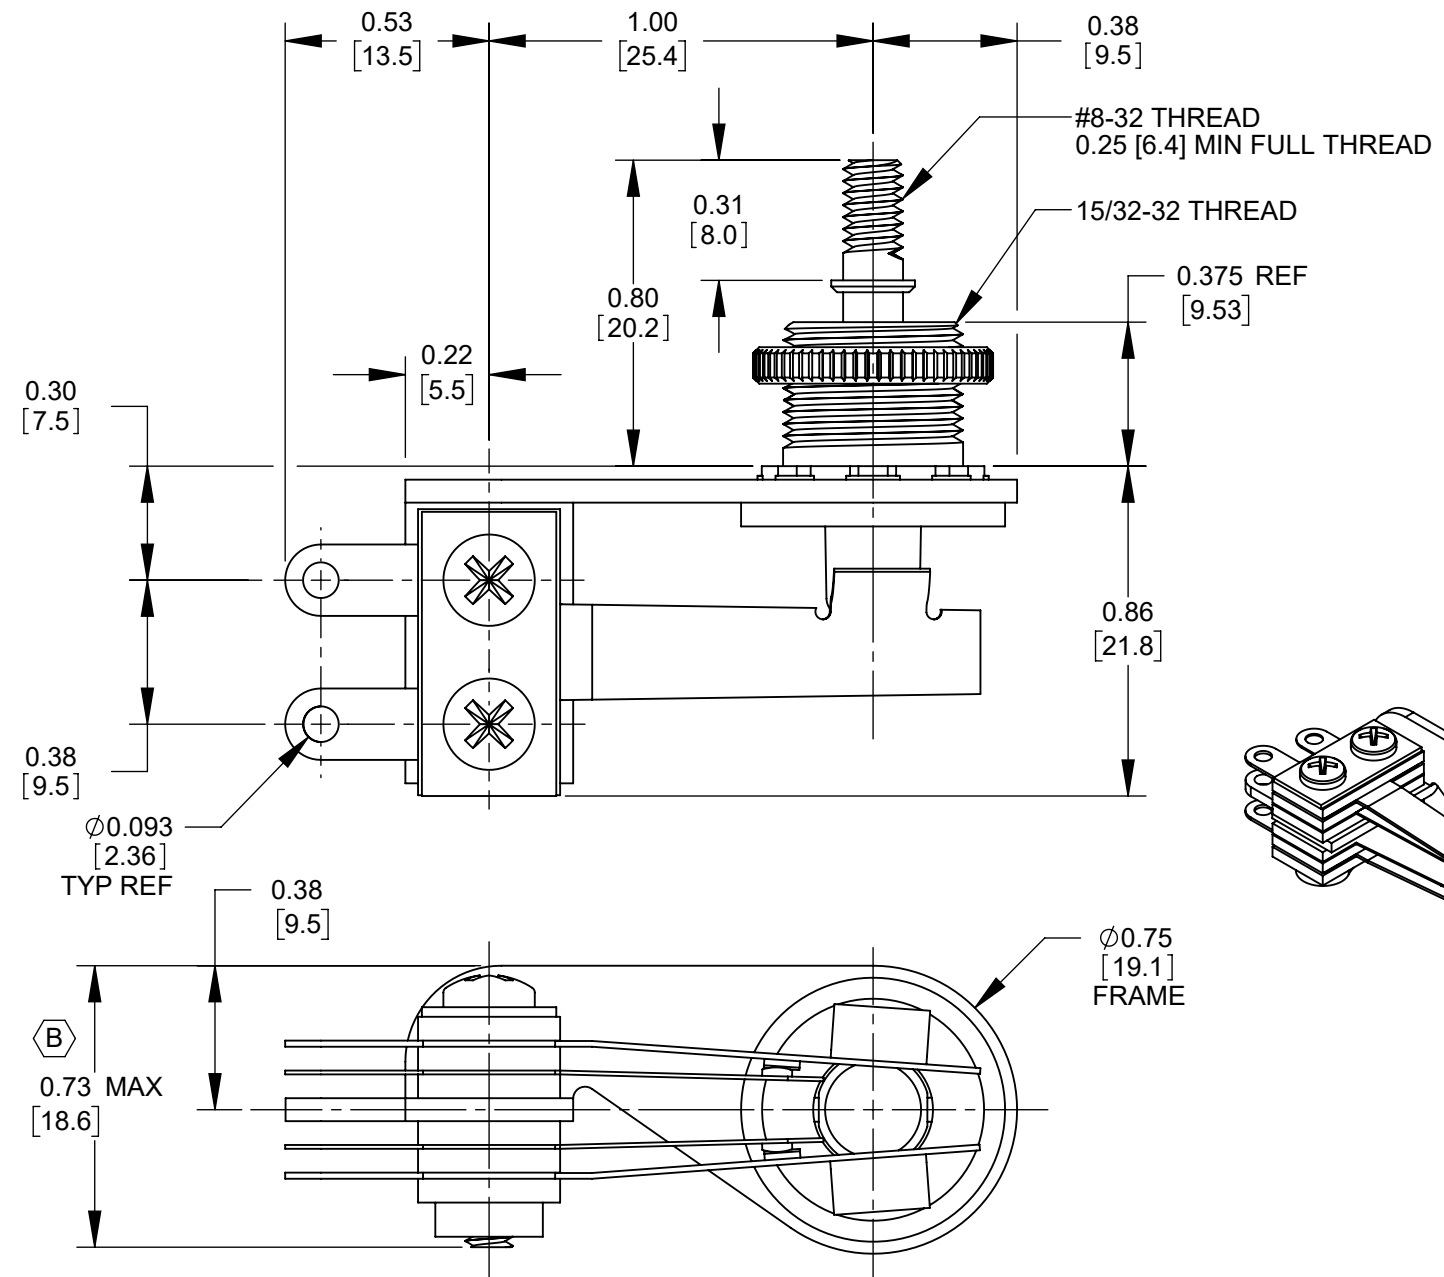

**SCHEMATIC**

**NOTES:**

1. MATERIALS:  
 FRAME - STEEL, NICKEL PLATED  
 SPRINGS - SPRING TEMPERED, NICKEL SILVER  
 BUSHING & SHAFT - BRASS, BARE  
 INSULATION - PHENOLIC  
 CONTACTS - FINE SILVER  
 SCREWS - STEEL, NICKEL PLATED  
 SHAFT INSULATOR - NYLON  
 TUBING - THERMOPLASTIC  
 HARDWARE:  
 KNURLED NUT - BRASS, BARE
2. ELECTRICAL CHARACTERISTICS:  
 - CONTACT RESISTANCE: 20 MILLIOHMS MAX  
 - CONTACT RATING: 3A, 300W MAX AC NON-INDUCTIVE LOAD  
 - LEAKAGE RESISTANCE: 1000 MEGAOHMS OR GREATER  
 - DIELECTRIC STRENGTH: 250 VDC
3. HARDWARE SHIPPED UNASSEMBLED.
4. THIS PRODUCT IS RoHS COMPLIANT.

**CUSTOMER DRAWING**

					THIS DRAWING DESCRIBES A DESIGN CONSIDERED PROPRIETARY IN NATURE, DEVELOPED AND MANUFACTURED BY SWITCHCRAFT INC. AND IS RELEASED ON A CONFIDENTIAL BASIS FOR IDENTIFICATION PURPOSES ONLY.				
					SIZE	WIDTH	MULT	LBS/M	TEMPER
					FINISH			MATERIAL	
					SPEC No.			SPEC No.	
					FIRST USED ON		SCALE		
							2:1		
DATE DRAWN		BY	CHKD		APVD				
2/16/10		RS	RS		TJK				
			2/16/10		04/28/20		SHEET 1 OF 1		
REV					NAME		PART No.		REV
ECO NUMBER					12000 SERIES RIGHT-ANGLE LEVER SWITCH		12016X		B
DATE					3 POSITION LOCKING, RoHS				
BY					DO NOT SCALE DRAWING				
APVD					SolidWorks CAD File				
REVISIONS									