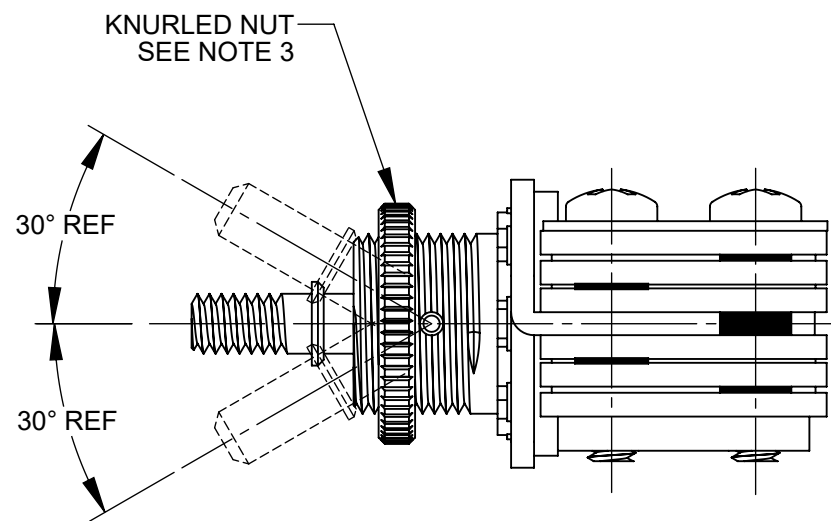

**SCHEMATIC**

**NOTES:**

1. MATERIALS:  
 FRAME - STEEL, NICKEL PLATED  
 SPRINGS - SPRING TEMPERED, NICKEL SILVER  
 BUSHING & SHAFT - BRASS, BARE  
 INSULATION - PHENOLIC  
 CONTACTS - FINE SILVER  
 SCREWS - STEEL, NICKEL PLATED  
 SHAFT INSULATOR - NYLON  
 TUBING - THERMOPLASTIC  
 HARDWARE:  
 KNURLED NUT - BRASS, BARE
2. ELECTRICAL CHARACTERISTICS:  
 - CONTACT RESISTANCE: 20 MILLIOHMS MAX  
 - CONTACT RATING: 3A, 300W MAX AC NON-INDUCTIVE LOAD  
 - LEAKAGE RESISTANCE: 1000 MEGAOHMS OR GREATER  
 - DIELECTRIC STRENGTH: 250 VDC
3. HARDWARE SHIPPED UNASSEMBLED.
4. THIS PRODUCT IS RoHS COMPLIANT.

**CUSTOMER DRAWING**

					THIS DRAWING DESCRIBES A DESIGN CONSIDERED PROPRIETARY IN NATURE, DEVELOPED AND MANUFACTURED BY SWITCHCRAFT INC. AND IS RELEASED ON A CONFIDENTIAL BASIS FOR IDENTIFICATION PURPOSES ONLY.				
					SIZE	WIDTH	MULT	LBS/M	TEMPER
					FINISH			MATERIAL	
					SPEC No.			SPEC No.	
					FIRST USED ON		SCALE		
							2:1		
DATE DRAWN		BY	CHKD		APVD				
2/16/10		RS	RS		TJK				
			2/16/10		04/28/20		SHEET 1 OF 1		
REV					NAME		PART No.		REV
ECO NUMBER					12000 SERIES RIGHT-ANGLE LEVER SWITCH		12016X		B
DATE					3 POSITION LOCKING, RoHS				
BY					DO NOT SCALE DRAWING				
APVD					SolidWorks CAD File				
REVISIONS									