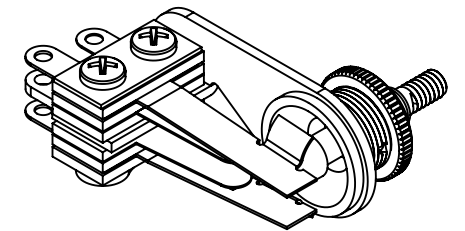

**SCHEMATIC**

**NOTES:**

1. MATERIALS:  
 FRAME - STEEL, NICKEL PLATED  
 SPRINGS - SPRING TEMPERED, NICKEL SILVER  
 BUSHING & SHAFT - BRASS, BARE  
 INSULATION - PHENOLIC  
 CONTACTS - FINE SILVER  
 SCREWS - STEEL, NICKEL PLATED  
 SHAFT INSULATOR - NYLON  
 TUBING - THERMOPLASTIC  
 HARDWARE:  
 KNURLED NUT - BRASS, BARE
2. ELECTRICAL CHARACTERISTICS:  
 - CONTACT RESISTANCE: 20 MILLIOHMS MAX  
 - CONTACT RATING: 3A, 300W MAX AC NON-INDUCTIVE LOAD  
 - LEAKAGE RESISTANCE: 1000 MEGAOHMS OR GREATER  
 - DIELECTRIC STRENGTH: 250 VDC
3. HARDWARE SHIPPED UNASSEMBLED.
4. THIS PRODUCT IS RoHS COMPLIANT.

**CUSTOMER DRAWING**

					THIS DRAWING DESCRIBES A DESIGN CONSIDERED PROPRIETARY IN NATURE, DEVELOPED AND MANUFACTURED BY SWITCHCRAFT INC. AND IS RELEASED ON A CONFIDENTIAL BASIS FOR IDENTIFICATION PURPOSES ONLY.				
					SIZE	WIDTH	MULT	LBS/M	TEMPER
					FINISH			MATERIAL	
					SPEC No.			SPEC No.	
					FIRST USED ON		SCALE		
							2:1		
DATE DRAWN		BY	CHKD		APVD				
2/16/10		RS	RS		TJK				
			2/16/10		04/28/20		SHEET 1 OF 1		
REV					NAME		PART No.		REV
ECO NUMBER					12000 SERIES RIGHT-ANGLE LEVER SWITCH		12016X		B
DATE					3 POSITION LOCKING, RoHS				
BY					DO NOT SCALE DRAWING				
APVD					SolidWorks CAD File				
REVISIONS									