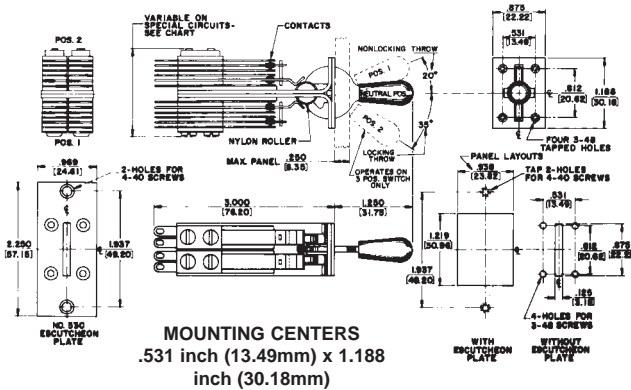

SWITCHCRAFT, INC. 5555 N. Elston Ave.
Chicago, IL 60630 • 773 792-2700 • FAX: 773 792-2129
www.switchcraft.com

LEVER SWITCHES

TELEVER® SWITCH SERIES 6000

TELEVER® SWITCH SERIES 16000 (SINGLE HOLE MOUNTING)