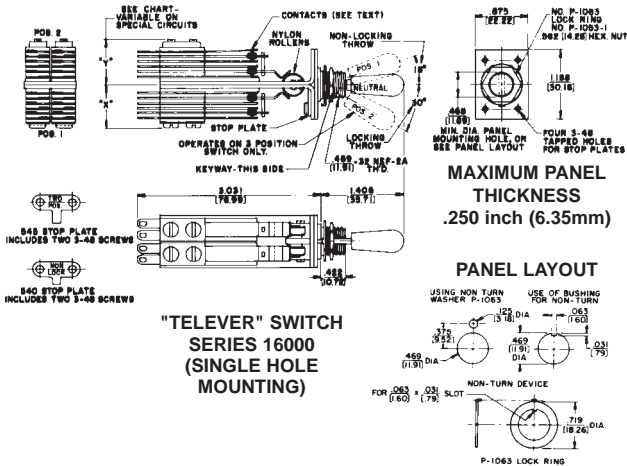

SWITCHCRAFT, INC. 5555 N. Elston Ave.
Chicago, IL 60630 • 773 792-2700 • FAX: 773 792-2129
www.switchcraft.com

LEVER SWITCHES

TELEVER® SWITCH SERIES 6000

TELEVER® SWITCH SERIES 16000 (SINGLE HOLE MOUNTING)