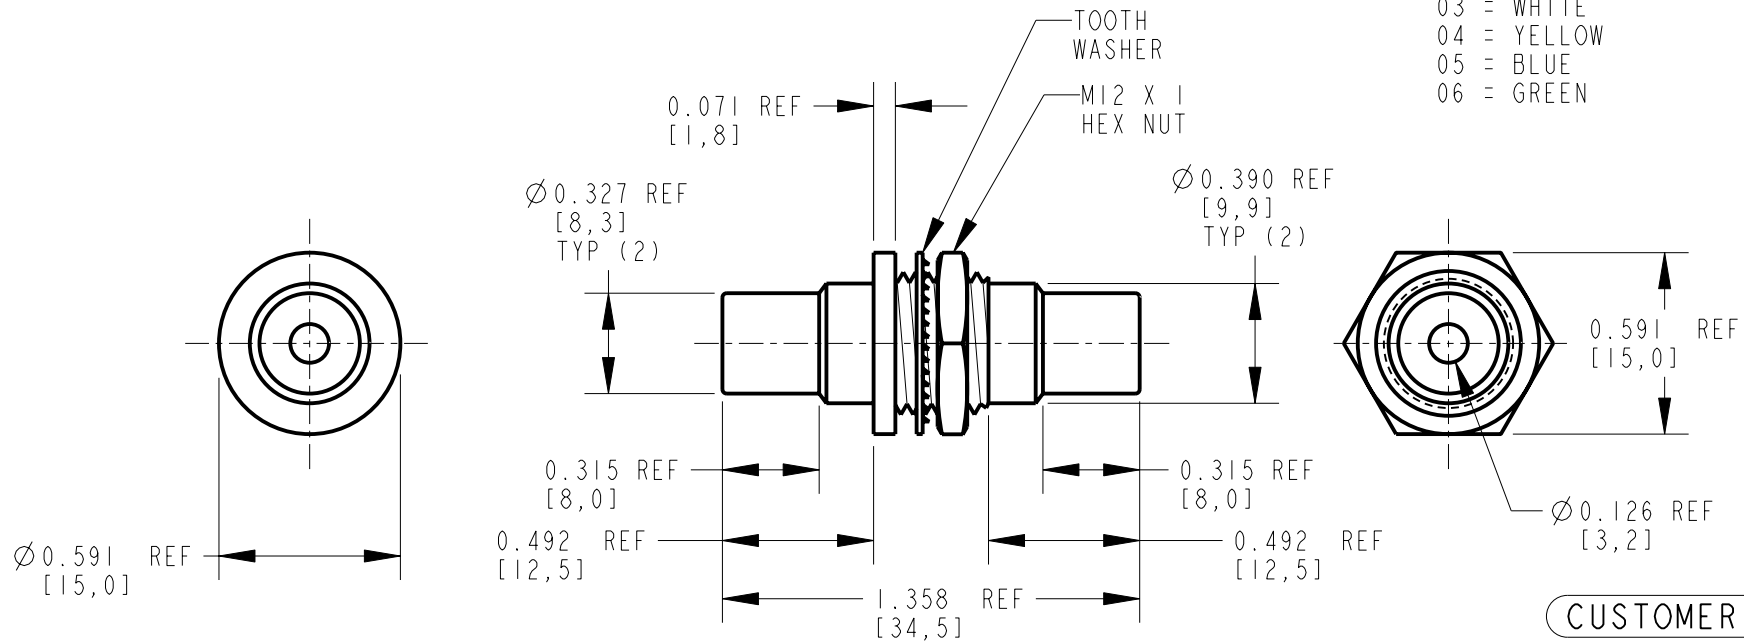

NOTES:

- 0.185 [3,7] MAX PANEL THICKNESS
- MATERIALS:
 BODY - BRASS, NICKEL OR GOLD PLATED
 INSULATOR - DELRIN
 NUT - BRASS, NICKEL PLATED
 WASHER - BRONZE, NICKEL PLATED
- THIS PRODUCT IS RoHS COMPLIANT.

CUSTOMER DRAWING

★ STAR SYMBOL DENOTES CRITICAL DIMENSION

THIS DRAWING DESCRIBES A DESIGN CONSIDERED PROPRIETARY IN NATURE, DEVELOPED AND MANUFACTURED BY SWITCHCRAFT INC. AND IS RELEASED ON A CONFIDENTIAL BASIS FOR IDENTIFICATION PURPOSES ONLY.

UNLESS OTHERWISE SPECIFIED

- ALL DIMENSIONS IN INCHES
 - TWO PLACE DECIMALS ±0.01
 - THREE PLACE DECIMALS ±0.005
 - ANGLES ±1°
 - ALL DIA. CONCENTRIC WITHIN 0.005 T.I.R.
- FEATURES ON THE SAME CENTERLINE MUST BE ALIGNED WITHIN ±0.002
- REMOVE ALL BURRS

SIZE	WIDTH	MULT	LBS/M	TEMPER
------	-------	------	-------	--------

FINISH	MATERIAL
SPEC No.	SPEC No.

FIRST USED ON	SCALE
	1:1.66

DATE DRAWN	BY	CHKD	APVD	Switchcraft [®]
16-Mar-07	TJK	TJK	TJK	
SHEET OF				