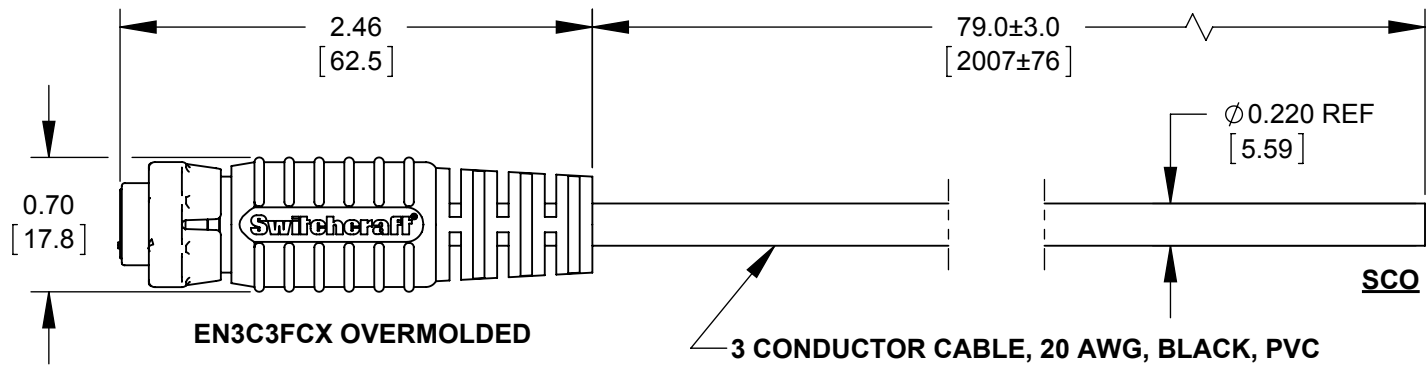

PIN CALLOUT VIEW FROM MATING SIDE OF CONNECTOR

| WIRING TABLE | |
|--------------|------------|
| EN3C3FCX | WIRE COLOR |
| PIN 1 | BLACK |
| PIN 2 | WHITE |
| PIN 3 | GREEN |

NOTES:

1. THIS PRODUCT IS RoHS COMPLIANT

CUSTOMER DRAWING

| | | | | | | | | | | |
|----------------------|-------|----------|-----|-----|--|-----------|------------------------|-------------------------|------------------------|--|
| | | | | | THIS DRAWING DESCRIBES A DESIGN CONSIDERED PROPRIETARY IN NATURE, DEVELOPED AND MANUFACTURED BY SWITCHCRAFT INC. AND IS RELEASED ON A CONFIDENTIAL BASIS FOR IDENTIFICATION PURPOSES ONLY. | | | | | |
| | | | | | SIZE * | WIDTH * | MULT * | LBS/M * | TEMPER * | |
| | | | | | FINISH * | | | MATERIAL * | | |
| | | | | | SPEC No. * | | | SPEC No. * | | |
| | | | | | FIRST USED ON * | | SCALE 1:1 | | | |
| A | 27718 | 06/13/16 | ALM | TJK | DATE DRAWN 04/05/16 | BY ALM | CHKD AB 04/19/16 | APVD TJK 06/13/16 | | |
| REVISIONS | | | | | SHEET 1 OF 1 | | | | | |
| DO NOT SCALE DRAWING | | | | | NAME EN3C3FCX OVERMOLDED CABLE ASSEMBLY TO SCO, RoHS | | | | PART No. CAEN3C3F07990 | |
| | | | | | | | | | REV A | |