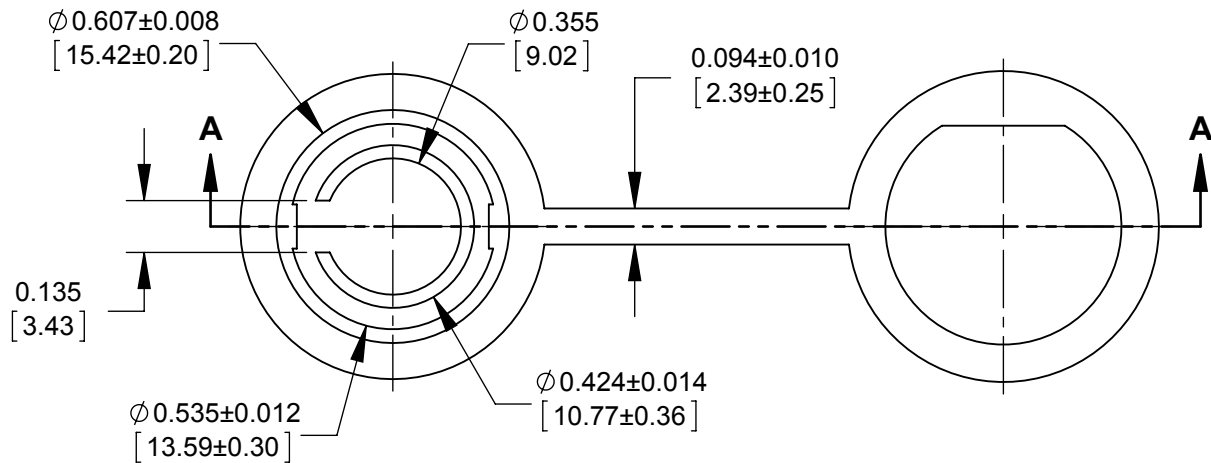

PART NUMBER: D6295	MFG. ENG.	APPROVED BY:	DATE:	QA	APPROVED BY:	DATE:

NOTES:
1. MATERIAL: RUBBER, BLACK.

CUSTOMER DRAWING

0B	JGK	02/05/15	UPDATED CUSTOMER DRAWING.	
0A	JGK	7/08/14	DRAWING CREATED FOR DATA-CON-X PRODUCT LINE.	
REV.	INIT.	DATE	DESCRIPTION	
ALL INFORMATION ILLUSTRATED IS THE PROPERTY OF CONXALL CORPORATION. UNAUTHORIZED DUPLICATION OR DISTRIBUTION OF THIS DOCUMENT IS PROHIBITED.			ORIG. DRAWN BY: JGK	DATE: 7/08/14
ALL UNITS ARE IN FEET, INCHES, FRACTION OF INCHES AND DECIMALS. UNLESS OTHERWISE SPECIFIED TOLERANCES: 3 PLACE DECIMALS ±.005 ANGLES ±1° FRACTIONS ±1/16 = CRITICAL CHARACTERISTIC FLAG PER SPEC. XXXX			CHECKED BY:	
APPROVED BY:			TITLE: DUST COVER DATA-CON-X MINI SIZE	
SCALE	SIZE	SHEET	CUSTOMER: STANDARD PRODUCT	
2:1	A	1 OF 1		
FILE: D6295_CD	DIRECTORY: SLW	PART NUMBER: D6295	REV 0B	

RoHS COMPLIANT

DIMENSIONS IN BRACKET [] ARE METRIC.

X-ON Electronics

Largest Supplier of Electrical and Electronic Components

Click to view similar products for [USB Connectors](#) category:

Click to view products by [Switchcraft](#) manufacturer: