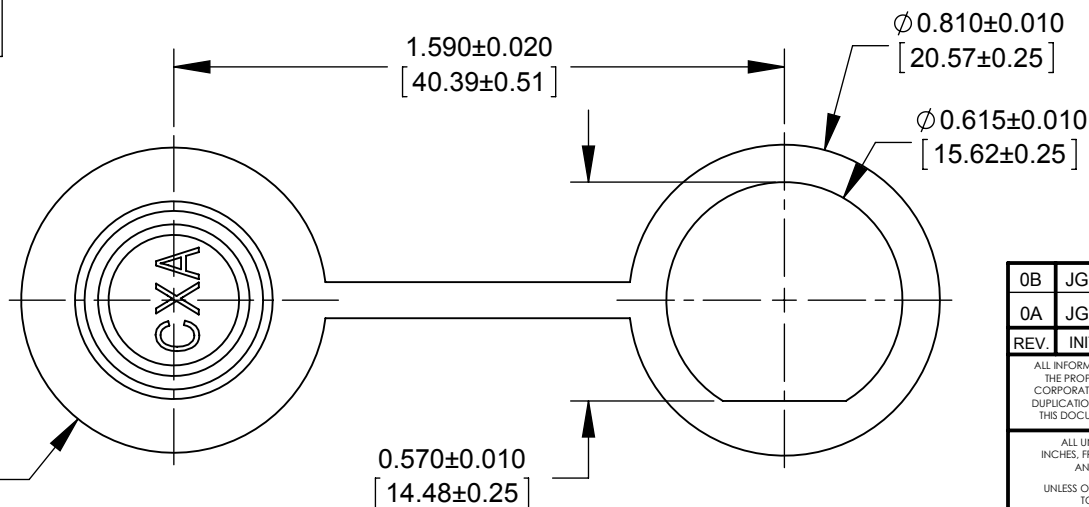

PART NUMBER: D6295	MFG. ENG.	APPROVED BY:	DATE:	QA	APPROVED BY:	DATE:

NOTES:
1. MATERIAL: RUBBER, BLACK.

CUSTOMER DRAWING

0B	JGK	02/05/15	UPDATED CUSTOMER DRAWING.	
0A	JGK	7/08/14	DRAWING CREATED FOR DATA-CON-X PRODUCT LINE.	
REV.	INIT.	DATE	DESCRIPTION	
ALL INFORMATION ILLUSTRATED IS THE PROPERTY OF CONXALL CORPORATION. UNAUTHORIZED DUPLICATION OR DISTRIBUTION OF THIS DOCUMENT IS PROHIBITED.			ORIG. DRAWN BY: JGK	DATE: 7/08/14
ALL UNITS ARE IN FEET, INCHES, FRACTION OF INCHES AND DECIMALS. UNLESS OTHERWISE SPECIFIED TOLERANCES: 3 PLACE DECIMALS ±.005 ANGLES ±1° FRACTIONS ±1/16 = CRITICAL CHARACTERISTIC FLAG PER SPEC. XXXX			CHECKED BY:	
APPROVED BY:			TITLE: DUST COVER DATA-CON-X MINI SIZE	
SCALE	SIZE	SHEET	CUSTOMER: STANDARD PRODUCT	
2:1	A	1 OF 1		
FILE: D6295_CD	DIRECTORY: SLW	PART NUMBER: D6295	REV 0B	

RoHS COMPLIANT

DIMENSIONS IN BRACKET [] ARE METRIC.

X-ON Electronics

Largest Supplier of Electrical and Electronic Components

Click to view similar products for [USB Connectors](#) category:

Click to view products by [Switchcraft](#) manufacturer: