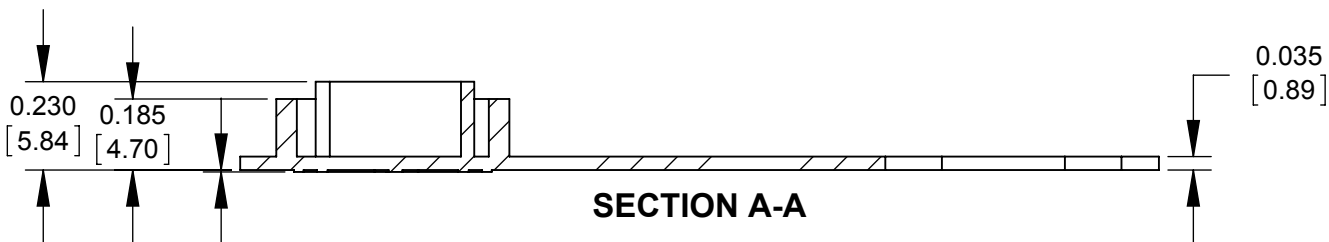

PART NUMBER: D6295	MFG. ENG.	APPROVED BY:	DATE:	QA	APPROVED BY:	DATE:

NOTES:
1. MATERIAL: RUBBER, BLACK.

CUSTOMER DRAWING

0B	JGK	02/05/15	UPDATED CUSTOMER DRAWING.	
0A	JGK	7/08/14	DRAWING CREATED FOR DATA-CON-X PRODUCT LINE.	
REV.	INIT.	DATE	DESCRIPTION	
ALL INFORMATION ILLUSTRATED IS THE PROPERTY OF CONXALL CORPORATION. UNAUTHORIZED DUPLICATION OR DISTRIBUTION OF THIS DOCUMENT IS PROHIBITED.			ORIG. DRAWN BY: JGK	DATE: 7/08/14
ALL UNITS ARE IN FEET, INCHES, FRACTION OF INCHES AND DECIMALS. UNLESS OTHERWISE SPECIFIED TOLERANCES: 3 PLACE DECIMALS ±.005 ANGLES ±1° FRACTIONS ±1/16 = CRITICAL CHARACTERISTIC FLAG PER SPEC. XXXX			CHECKED BY:	
APPROVED BY:			TITLE: DUST COVER DATA-CON-X MINI SIZE	
SCALE	SIZE	SHEET	CUSTOMER: STANDARD PRODUCT	
2:1	A	1 OF 1		
FILE: D6295_CD	DIRECTORY: SLW	PART NUMBER: D6295	REV 0B	

RoHS COMPLIANT

DIMENSIONS IN BRACKET [] ARE METRIC.

X-ON Electronics

Largest Supplier of Electrical and Electronic Components

Click to view similar products for [USB Connectors](#) category:

Click to view products by [Switchcraft](#) manufacturer: