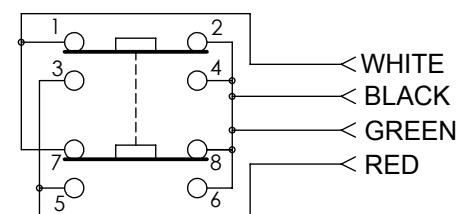

NOTES:

1. SPECIFICATIONS:

SWITCH:
 DOUBLE POLE, MOMENTARY
 POSITIVE TACTILE FEEDBACK
 NOMINAL KEY TRAVEL 0.10 INCHES
 GOLD CONTACT FINISH
 MAXIMUM SWITCHING CURRENT 250mA
 MAXIMUM VOLTAGE 120V
 MAXIMUM POWER 9 WATTS AC, 5 WATTS DC
 MAXIMUM CARRYING CURRENT 500mA
 MAXIMUM CONTACT RESISTANCE 80mohm
 DIELECTRIC WITHSTANDING VOLTAGE 1,000V
 OPERATING LIFE 100,000 CYCLES
 OPERATING TEMPERATURE -25 TO +75 °C
 ACTUATING FORCE LESS THAN 2 lb

2. MATERIALS:

SWITCH HOUSING: GRAY THERMOPLASTIC
 ACTUATING BUTTON: YELLOW ELASTOMER
 CONTACTS: COPPER ALLOY, GOLD PLATED
 STRAIN RELIEF: YELLOW ELASTOMER
 CABLE: 4 CONDUCTOR, 26 AWG STRANDED, GRAY PVC JACKET

**E921KA
 WIRING DIAGRAM
 "A" CIRCUIT**

**E921KC
 WIRING DIAGRAM
 "C" CIRCUIT**

CUSTOMER DRAWING

					THIS DRAWING DESCRIBES A DESIGN CONSIDERED PROPRIETARY IN NATURE, DEVELOPED AND MANUFACTURED BY SWITCHCRAFT INC. AND IS RELEASED ON A CONFIDENTIAL BASIS FOR IDENTIFICATION PURPOSES ONLY.						
					UNLESS OTHERWISE SPECIFIED	SIZE	WIDTH	MULT	LBS/M	TEMPER	
					1. ALL DIMENSIONS IN INCHES	FINISH		MATERIAL SEE NOTE 2			
					- TWO PLACE DECIMALS ±0.02	SPEC No.		SPEC No.			
					- THREE PLACE DECIMALS ±0.005	FIRST USED ON		SCALE 1:1			
						DATE DRAWN	BY	CHKD	APVD	Switchcraft [®]	
						2-19-15	SRC	SRC	TJK		
A	ECO #27491	5-28-15	PC	TJK						SHEET 1 OF 1	
REV	ECO NUMBER	DATE	BY	APVD						PART No. E921KA-E921KC	
REVISIONS					DO NOT SCALE DRAWING					REV A	
					PENDANT CABLE						