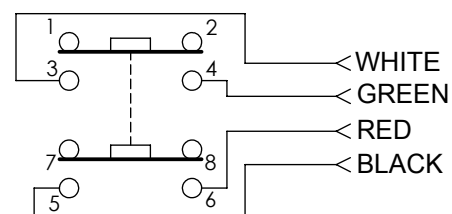

NOTES:

1. SPECIFICATIONS:

SWITCH:
 DOUBLE POLE, MOMENTARY
 POSITIVE TACTILE FEEDBACK
 NOMINAL KEY TRAVEL 0.10 INCHES
 GOLD CONTACT FINISH
 MAXIMUM SWITCHING CURRENT 250mA
 MAXIMUM VOLTAGE 120V
 MAXIMUM POWER 9 WATTS AC, 5 WATTS DC
 MAXIMUM CARRYING CURRENT 500mA
 MAXIMUM CONTACT RESISTANCE 80mohm
 DIELECTRIC WITHSTANDING VOLTAGE 1,000V
 OPERATING LIFE 100,000 CYCLES
 OPERATING TEMPERATURE -25 TO +75 °C
 ACTUATING FORCE LESS THAN 2 lb

2. MATERIALS:

SWITCH HOUSING: GRAY THERMOPLASTIC
 ACTUATING BUTTON: YELLOW ELASTOMER
 CONTACTS: COPPER ALLOY, GOLD PLATED
 STRAIN RELIEF: YELLOW ELASTOMER
 CABLE: 4 CONDUCTOR, 26 AWG STRANDED, GRAY PVC JACKET

**E921KA
 WIRING DIAGRAM
 "A" CIRCUIT**

**E921KC
 WIRING DIAGRAM
 "C" CIRCUIT**

CUSTOMER DRAWING

					THIS DRAWING DESCRIBES A DESIGN CONSIDERED PROPRIETARY IN NATURE, DEVELOPED AND MANUFACTURED BY SWITCHCRAFT INC. AND IS RELEASED ON A CONFIDENTIAL BASIS FOR IDENTIFICATION PURPOSES ONLY.						
					UNLESS OTHERWISE SPECIFIED	SIZE	WIDTH	MULT	LBS/M	TEMPER	
					1. ALL DIMENSIONS IN INCHES	FINISH		MATERIAL SEE NOTE 2			
					- TWO PLACE DECIMALS ±0.02	SPEC No.		SPEC No.			
					- THREE PLACE DECIMALS ±0.005	FIRST USED ON		SCALE 1:1			
						DATE DRAWN	BY	CHKD	APVD	Switchcraft [®]	
						2-19-15	SRC	SRC	TJK		
A	ECO #27491	5-28-15	PC	TJK						SHEET 1 OF 1	
REV	ECO NUMBER	DATE	BY	APVD						PART No. E921KA-E921KC	
REVISIONS					DO NOT SCALE DRAWING					REV A	
					PENDANT CABLE						