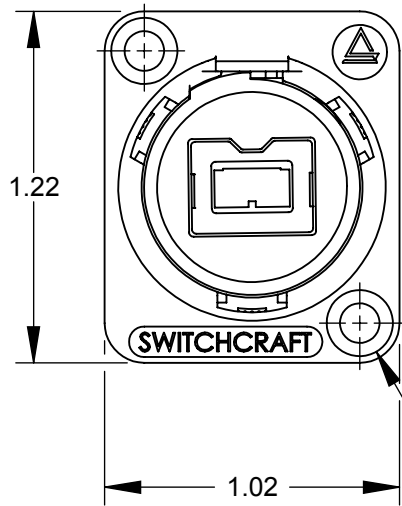

PART NUMBER	INSERT COLOR & WIRING	HOUSING FINISH
EHW800X2	RED - CROSS WIRED	NICKEL
EHW800X2B	RED - CROSS WIRED	BLACK CHROME

Ø0.138 THRU  
 ✓ Ø0.230 X 82°  
 (2) PLACES

PIN ASSIGNMENT									
<b>EHW800X2 &amp; EHW800X2B</b> CROSS WIRED									
1	2	3	4	5	6	7	8	9	SHIELD
						NC			
3	4	1	2	9	6	7	8	5	SHIELD

NOTES:

- MATERIALS:  
 INSERT OVERMOLD - THERMOPLASTIC, BLACK  
 RETAINING NUT - BRASS, NICKEL PLATED  
 HOUSING - ZINC ALLOY
- THERE IS NO CONNECTION BETWEEN PINS 7 AND 7.
- THIS PRODUCT IS RoHS COMPLIANT.

**CUSTOMER DRAWING**

					THIS DRAWING DESCRIBES A DESIGN CONSIDERED PROPRIETARY IN NATURE, DEVELOPED AND MANUFACTURED BY SWITCHCRAFT INC. AND IS RELEASED ON A CONFIDENTIAL BASIS FOR IDENTIFICATION PURPOSES ONLY.				
					SIZE	WIDTH	MULT	LBS/M	TEMPER
					FINISH			MATERIAL	
					SPEC No.			SPEC No.	
					FIRST USED ON		SCALE 1.5:1		
D	26611	09/08/10	JEB	TJK	DATE DRAWN	BY	CHKD	APVD	<b>Switchcraft®</b>
C	26467	11/30/09	RS	TJK	1/9/08	JGK	RS	TJK	
B	26415	7/17/09	TJK	TJK					
A	26308	12/1/08	RS	TJK					
REV	ECO NUMBER	DATE	BY	APVD	NAME			PART No.	REV
REVISIONS					FIREWIRE 800 FEED-THRU SERIES			EHW800 SERIES	D
DO NOT SCALE DRAWING									