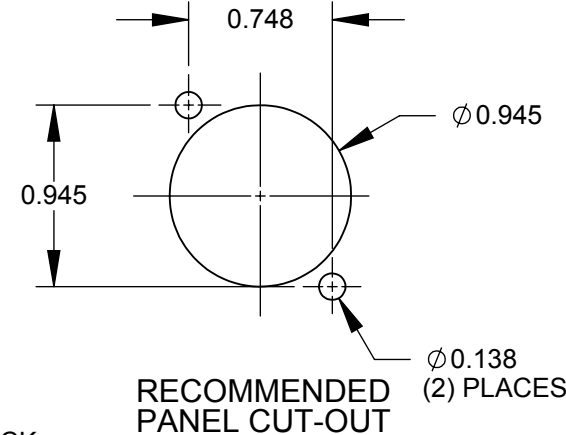

PART NUMBER	INSERT COLOR & WIRING	HOUSING FINISH
EHW800X2	RED - CROSS WIRED	NICKEL
EHW800X2B	RED - CROSS WIRED	BLACK CHROME

Ø0.138 THRU  
 ✓ Ø0.230 X 82°  
 (2) PLACES

PIN ASSIGNMENT									
<b>EHW800X2 &amp; EHW800X2B</b> CROSS WIRED									
1	2	3	4	5	6	7	8	9	SHIELD
						NC			
3	4	1	2	9	6	7	8	5	SHIELD

NOTES:

- MATERIALS:  
 INSERT OVERMOLD - THERMOPLASTIC, BLACK  
 RETAINING NUT - BRASS, NICKEL PLATED  
 HOUSING - ZINC ALLOY
- THERE IS NO CONNECTION BETWEEN PINS 7 AND 7.
- THIS PRODUCT IS RoHS COMPLIANT.

**CUSTOMER DRAWING**

					THIS DRAWING DESCRIBES A DESIGN CONSIDERED PROPRIETARY IN NATURE, DEVELOPED AND MANUFACTURED BY SWITCHCRAFT INC. AND IS RELEASED ON A CONFIDENTIAL BASIS FOR IDENTIFICATION PURPOSES ONLY.				
					SIZE	WIDTH	MULT	LBS/M	TEMPER
					FINISH			MATERIAL	
					SPEC No.			SPEC No.	
					FIRST USED ON		SCALE 1.5:1		
D	26611	09/08/10	JEB	TJK	DATE DRAWN	BY	CHKD	APVD	<b>Switchcraft®</b>
C	26467	11/30/09	RS	TJK	1/9/08	JGK	RS	TJK	
B	26415	7/17/09	TJK	TJK					
A	26308	12/1/08	RS	TJK					
REV	ECO NUMBER	DATE	BY	APVD	NAME			PART No.	REV
REVISIONS					FIREWIRE 800 FEED-THRU SERIES			EHW800 SERIES	D
DO NOT SCALE DRAWING									