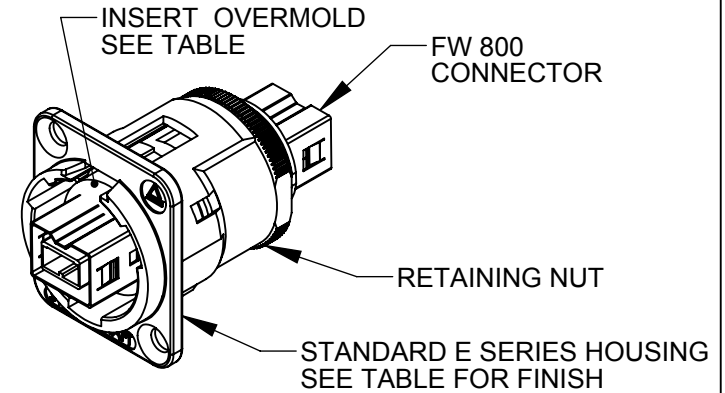

PART NUMBER	INSERT COLOR & WIRING	HOUSING FINISH
EHW800X2	RED - CROSS WIRED	NICKEL
EHW800X2B	RED - CROSS WIRED	BLACK CHROME

Ø0.138 THRU  
 ✓ Ø0.230 X 82°  
 (2) PLACES

PIN ASSIGNMENT									
<b>EHW800X2 &amp; EHW800X2B</b> CROSS WIRED									
1	2	3	4	5	6	7	8	9	SHIELD
						NC			
3	4	1	2	9	6	7	8	5	SHIELD

NOTES:

- MATERIALS:  
 INSERT OVERMOLD - THERMOPLASTIC, BLACK  
 RETAINING NUT - BRASS, NICKEL PLATED  
 HOUSING - ZINC ALLOY
- THERE IS NO CONNECTION BETWEEN PINS 7 AND 7.
- THIS PRODUCT IS RoHS COMPLIANT.

**CUSTOMER DRAWING**

					THIS DRAWING DESCRIBES A DESIGN CONSIDERED PROPRIETARY IN NATURE, DEVELOPED AND MANUFACTURED BY SWITCHCRAFT INC. AND IS RELEASED ON A CONFIDENTIAL BASIS FOR IDENTIFICATION PURPOSES ONLY.				
					SIZE	WIDTH	MULT	LBS/M	TEMPER
					FINISH			MATERIAL	
					SPEC No.			SPEC No.	
					FIRST USED ON		SCALE 1.5:1		
D	26611	09/08/10	JEB	TJK	DATE DRAWN	BY	CHKD	APVD	<b>Switchcraft®</b>
C	26467	11/30/09	RS	TJK	1/9/08	JGK	RS	TJK	
B	26415	7/17/09	TJK	TJK					
A	26308	12/1/08	RS	TJK					
REV	ECO NUMBER	DATE	BY	APVD	NAME			PART No.	REV
REVISIONS					FIREWIRE 800 FEED-THRU SERIES			EHW800 SERIES	D
DO NOT SCALE DRAWING									