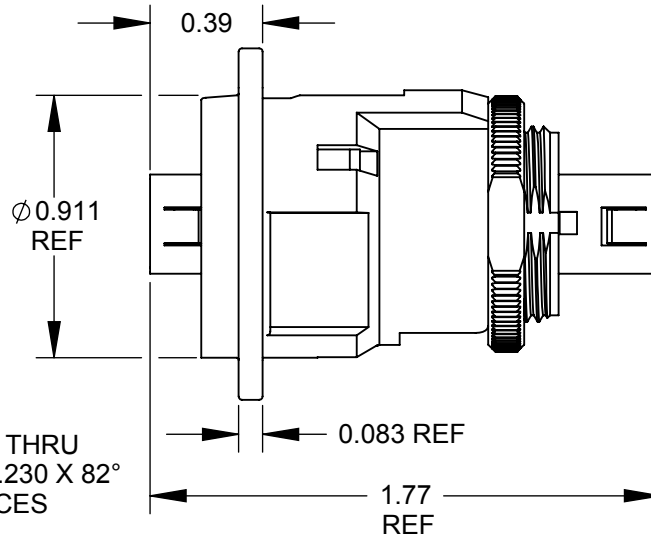

PART NUMBER	INSERT COLOR & WIRING	HOUSING FINISH
EHW800X2	RED - CROSS WIRED	NICKEL
EHW800X2B	RED - CROSS WIRED	BLACK CHROME

Ø0.138 THRU  
 ✓ Ø0.230 X 82°  
 (2) PLACES

PIN ASSIGNMENT									
<b>EHW800X2 &amp; EHW800X2B</b> CROSS WIRED									
1	2	3	4	5	6	7	8	9	SHIELD
						NC			
3	4	1	2	9	6	7	8	5	SHIELD

NOTES:

- MATERIALS:  
 INSERT OVERMOLD - THERMOPLASTIC, BLACK  
 RETAINING NUT - BRASS, NICKEL PLATED  
 HOUSING - ZINC ALLOY
- THERE IS NO CONNECTION BETWEEN PINS 7 AND 7.
- THIS PRODUCT IS RoHS COMPLIANT.

**CUSTOMER DRAWING**

					THIS DRAWING DESCRIBES A DESIGN CONSIDERED PROPRIETARY IN NATURE, DEVELOPED AND MANUFACTURED BY SWITCHCRAFT INC. AND IS RELEASED ON A CONFIDENTIAL BASIS FOR IDENTIFICATION PURPOSES ONLY.				
					SIZE	WIDTH	MULT	LBS/M	TEMPER
					FINISH			MATERIAL	
					SPEC No.			SPEC No.	
					FIRST USED ON		SCALE 1.5:1		
D	26611	09/08/10	JEB	TJK	DATE DRAWN	BY	CHKD	APVD	<b>Switchcraft®</b>
C	26467	11/30/09	RS	TJK	1/9/08	JGK	RS	TJK	
B	26415	7/17/09	TJK	TJK					
A	26308	12/1/08	RS	TJK					
REV	ECO NUMBER	DATE	BY	APVD	NAME			PART No.	REV
REVISIONS					FIREWIRE 800 FEED-THRU SERIES			EHW800 SERIES	D
DO NOT SCALE DRAWING									