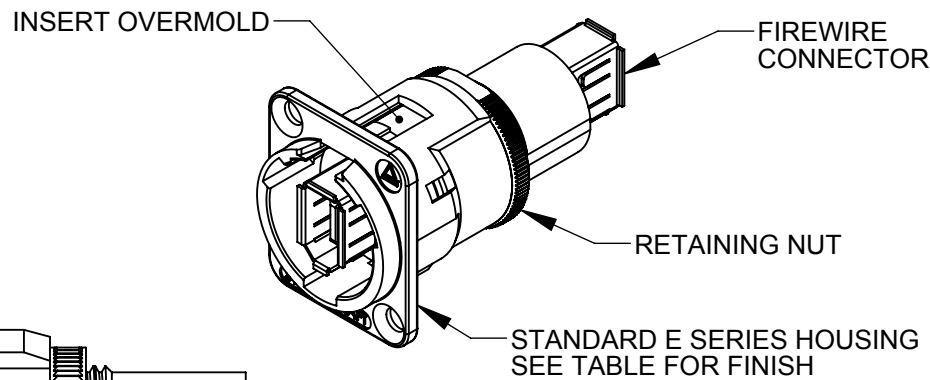

PART NUMBER	INSERT COLOR & WIRING	HOUSING FINISH
EHFWX2X	RED - CROSS WIRED	NICKEL
EHFWX2BX	RED - CROSS WIRED	BLACK CHROME

B

Ø0.138 THRU  
✓ Ø0.230 X 82°  
(2) PLACES

RECOMMENDED  
PANEL CUT-OUT

PIN ASSIGNMENT						
EHFWX2X & EHFWX2BX						
CROSS WIRED						
1	2	3	4	5	6	SHIELD
1	2	5	6	3	4	SHIELD

NOTES:

- MATERIALS:  
INSERT OVERMOLD - THERMOPLASTIC  
RETAINING NUT - BRASS, NICKEL PLATED  
HOUSING - ZINC ALLOY
- THIS PRODUCT IS RoHS COMPLIANT.

**CUSTOMER DRAWING**

REV	ECO NUMBER	DATE	BY	APVD
B	26467	11/30/09	RS	TJK
A	26076	7/15/06	RS	TJK
REVISIONS				

UNLESS OTHERWISE SPECIFIED

1. ALL DIMENSIONS IN INCHES  
- TWO PLACE DECIMALS ±0.02  
- THREE PLACE DECIMALS ±0.005

DO NOT SCALE DRAWING

THIS DRAWING DESCRIBES A DESIGN CONSIDERED PROPRIETARY IN NATURE, DEVELOPED AND MANUFACTURED BY SWITCHCRAFT INC. AND IS RELEASED ON A CONFIDENTIAL BASIS FOR IDENTIFICATION PURPOSES ONLY.									
SIZE		WIDTH		MULT		LBS/M		TEMPER	
FINISH SPEC No.						MATERIAL SPEC No.			
FIRST USED ON				SCALE 1.5:1					
DATE DRAWN	BY	CHKD	APVD						
5/5/09	RS	RS	TJK			SHEET 1 OF 1			
NAME E SERIES CONNECTOR FIREWIRE FEEDTHROUGH, RoHS						PART No. EHFW_X SERIES		REV B	