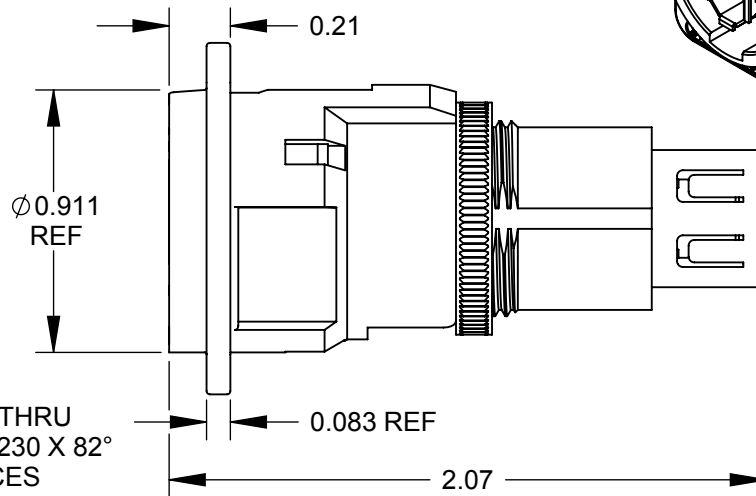

PART NUMBER	INSERT COLOR & WIRING	HOUSING FINISH
EHFWX2X	RED - CROSS WIRED	NICKEL
EHFWX2BX	RED - CROSS WIRED	BLACK CHROME

B

Ø0.138 THRU  
✓ Ø0.230 X 82°  
(2) PLACES

RECOMMENDED  
PANEL CUT-OUT

PIN ASSIGNMENT						
EHFWX2X & EHFWX2BX						
CROSS WIRED						
1	2	3	4	5	6	SHIELD
1	2	5	6	3	4	SHIELD

NOTES:

- MATERIALS:  
INSERT OVERMOLD - THERMOPLASTIC  
RETAINING NUT - BRASS, NICKEL PLATED  
HOUSING - ZINC ALLOY
- THIS PRODUCT IS RoHS COMPLIANT.

**CUSTOMER DRAWING**

REV	ECO NUMBER	DATE	BY	APVD
B	26467	11/30/09	RS	TJK
A	26076	7/15/06	RS	TJK
REVISIONS				

UNLESS OTHERWISE SPECIFIED

1. ALL DIMENSIONS IN INCHES  
- TWO PLACE DECIMALS ±0.02  
- THREE PLACE DECIMALS ±0.005

DO NOT SCALE DRAWING

THIS DRAWING DESCRIBES A DESIGN CONSIDERED PROPRIETARY IN NATURE, DEVELOPED AND MANUFACTURED BY SWITCHCRAFT INC. AND IS RELEASED ON A CONFIDENTIAL BASIS FOR IDENTIFICATION PURPOSES ONLY.									
SIZE		WIDTH		MULT		LBS/M		TEMPER	
FINISH SPEC No.						MATERIAL SPEC No.			
FIRST USED ON				SCALE 1.5:1					
DATE DRAWN	BY	CHKD	APVD						
5/5/09	RS	RS	TJK			SHEET 1 OF 1			
NAME E SERIES CONNECTOR FIREWIRE FEEDTHROUGH, RoHS						PART No. EHFW_X SERIES		REV B	