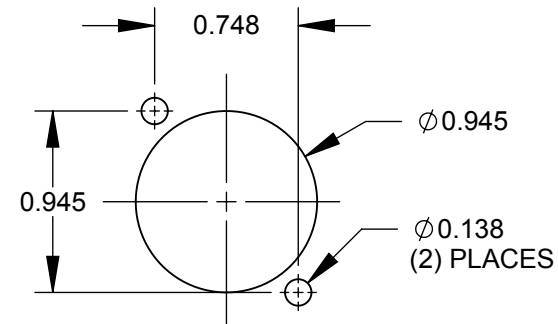

PART NUMBER	INSERT COLOR & WIRING	HOUSING FINISH
EHFWX2X	RED - CROSS WIRED	NICKEL
EHFWX2BX	RED - CROSS WIRED	BLACK CHROME

B

Ø0.138 THRU  
✓ Ø0.230 X 82°  
(2) PLACES

RECOMMENDED  
PANEL CUT-OUT

PIN ASSIGNMENT						
EHFWX2X & EHFWX2BX						
CROSS WIRED						
1	2	3	4	5	6	SHIELD
1	2	5	6	3	4	SHIELD

UNLESS OTHERWISE SPECIFIED

1. ALL DIMENSIONS IN INCHES  
- TWO PLACE DECIMALS ±0.02  
- THREE PLACE DECIMALS ±0.005

DO NOT SCALE DRAWING

THIS DRAWING DESCRIBES A DESIGN CONSIDERED PROPRIETARY IN NATURE, DEVELOPED AND MANUFACTURED BY SWITCHCRAFT INC. AND IS RELEASED ON A CONFIDENTIAL BASIS FOR IDENTIFICATION PURPOSES ONLY.									
SIZE		WIDTH		MULT		LBS/M		TEMPER	
FINISH SPEC No.						MATERIAL SPEC No.			
FIRST USED ON				SCALE 1.5:1					
DATE DRAWN	BY	CHKD	APVD						
5/5/09	RS	RS	TJK			SHEET 1 OF 1			
NAME E SERIES CONNECTOR FIREWIRE FEEDTHROUGH, RoHS						PART No. EHFW_X SERIES		REV B	