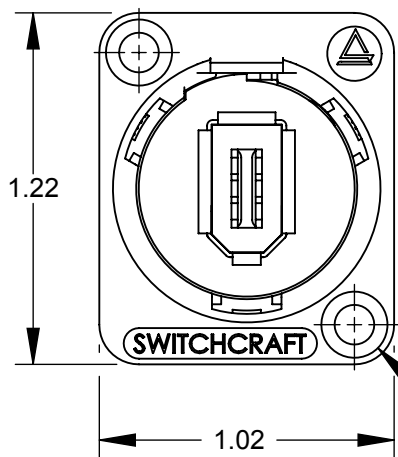

PART NUMBER	INSERT COLOR & WIRING	HOUSING FINISH
EHFWX2X	RED - CROSS WIRED	NICKEL
EHFWX2BX	RED - CROSS WIRED	BLACK CHROME

B

Ø0.138 THRU  
✓ Ø0.230 X 82°  
(2) PLACES

RECOMMENDED  
PANEL CUT-OUT

PIN ASSIGNMENT						
EHFWX2X & EHFWX2BX						
CROSS WIRED						
1	2	3	4	5	6	SHIELD
1	2	5	6	3	4	SHIELD

UNLESS OTHERWISE SPECIFIED

1. ALL DIMENSIONS IN INCHES  
- TWO PLACE DECIMALS ±0.02  
- THREE PLACE DECIMALS ±0.005

DO NOT SCALE DRAWING

THIS DRAWING DESCRIBES A DESIGN CONSIDERED PROPRIETARY IN NATURE, DEVELOPED AND MANUFACTURED BY SWITCHCRAFT INC. AND IS RELEASED ON A CONFIDENTIAL BASIS FOR IDENTIFICATION PURPOSES ONLY.									
SIZE		WIDTH		MULT		LBS/M		TEMPER	
FINISH SPEC No.						MATERIAL SPEC No.			
FIRST USED ON				SCALE 1.5:1					
DATE DRAWN	BY	CHKD	APVD						
5/5/09	RS	RS	TJK			SHEET 1 OF 1			
NAME E SERIES CONNECTOR FIREWIRE FEEDTHROUGH, RoHS						PART No. EHFW_X SERIES		REV B	