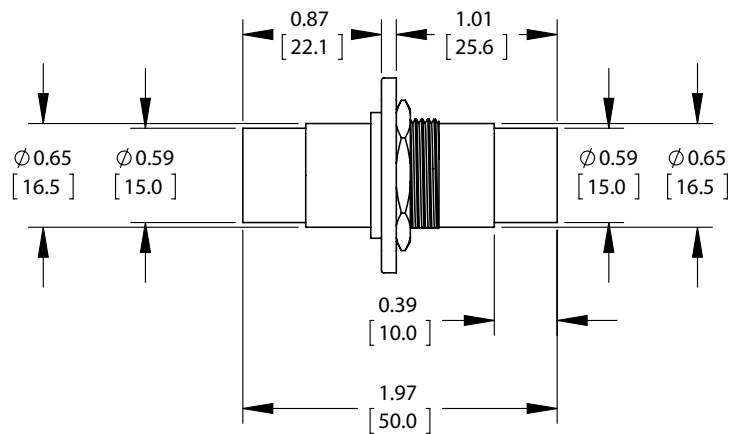

SWITCHCRAFT®

A H E I C O C O M P A N Y

EH SERIES: EH MIDI FEED-THRU

NPB | 612

EH SERIES: EH MIDI FEED-THRU

NPB | 612

NEW OPTION

Switchcraft is proud to introduce its newest option, the Female/Female DIN 5 coupler front mount, to the EH series of audio, video and data connectors. The EH Series is an extensive line of panel mount connectors used to create custom I/O panels and wall plates for A/V, pro audio, broadcast, mobile production and post production installations.

FEATURES & BENEFITS

Compatible with Switchcraft® QGPK Series rack panels and WP Series wall plates

All connectors fit into a standard XLR panel cutout

Available in nickel or black flange

Available individually or bagged with mounting screws

EH SERIES: EH MIDI FEED-THRU

NPB | 612

SPECIFICATIONS

EHMIDI2

- EH series Female/Female DIN 5 coupler front mount.
- Straight through wiring.
- Nickel plated flange.
- Insulation: Thermoplastic
- Metal: Copper Alloy, Nickel - Plated.
- Rating: 100 VAC, 1A Max.
- RoHS Compliant.

EHMIDI2B

- EH series Female/Female DIN 5 coupler front mount.
- Straight through wiring.
- Black flange.
- Insulation: Thermoplastic
- Metal: Copper Alloy, Nickel - Plated, with black matte finish on flange.
- Rating: 100 VAC, 1A Max.
- RoHS Compliant.