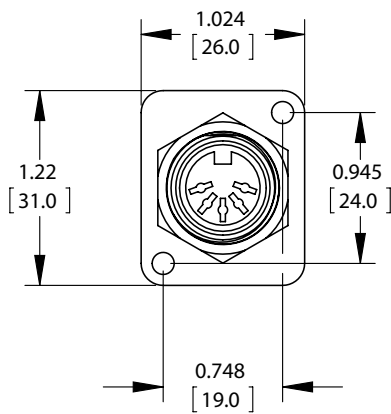

FEATURES & BENEFITS

Compatible with Switchcraft® QGPK Series rack panels and WP Series wall plates

All connectors fit into a standard XLR panel cutout

Available in nickel or black flange

Available individually or bagged with mounting screws

EH SERIES: EH MIDI FEED-THRU

NPB | 612

SPECIFICATIONS

EHMIDI2

- EH series Female/Female DIN 5 coupler front mount.
- Straight through wiring.
- Nickel plated flange.
- Insulation: Thermoplastic
- Metal: Copper Alloy, Nickel - Plated.
- Rating: 100 VAC, 1A Max.
- RoHS Compliant.

EHMIDI2B

- EH series Female/Female DIN 5 coupler front mount.
- Straight through wiring.
- Black flange.
- Insulation: Thermoplastic
- Metal: Copper Alloy, Nickel - Plated, with black matte finish on flange.
- Rating: 100 VAC, 1A Max.
- RoHS Compliant.

UNITS ARE LISTED IN INCHES [mm]. ALL DIMENSIONS ARE REFERENCE ONLY.

X-ON Electronics

Largest Supplier of Electrical and Electronic Components

Click to view similar products for [Circular DIN Connectors](#) category: