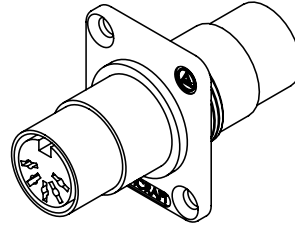

SWITCHCRAFT®

A H E I C O C O M P A N Y

EH SERIES: EH MIDI FEED-THRU

NPB | 612

EH SERIES: EH MIDI FEED-THRU

NPB | 612

NEW OPTION

Switchcraft is proud to introduce its newest option, the Female/Female DIN 5 coupler front mount, to the EH series of audio, video and data connectors. The EH Series is an extensive line of panel mount connectors used to create custom I/O panels and wall plates for A/V, pro audio, broadcast, mobile production and post production installations.

FEATURES & BENEFITS

Compatible with Switchcraft® QGPK Series rack panels and WP Series wall plates

All connectors fit into a standard XLR panel cutout

Available in nickel or black flange

Available individually or bagged with mounting screws

EH SERIES: EH MIDI FEED-THRU

NPB | 612

SPECIFICATIONS

EHMIDI2

- EH series Female/Female DIN 5 coupler front mount.
- Straight through wiring.
- Nickel plated flange.
- Insulation: Thermoplastic
- Metal: Copper Alloy, Nickel - Plated.
- Rating: 100 VAC, 1A Max.
- RoHS Compliant.

EHMIDI2B

- EH series Female/Female DIN 5 coupler front mount.
- Straight through wiring.
- Black flange.
- Insulation: Thermoplastic
- Metal: Copper Alloy, Nickel - Plated, with black matte finish on flange.
- Rating: 100 VAC, 1A Max.
- RoHS Compliant.