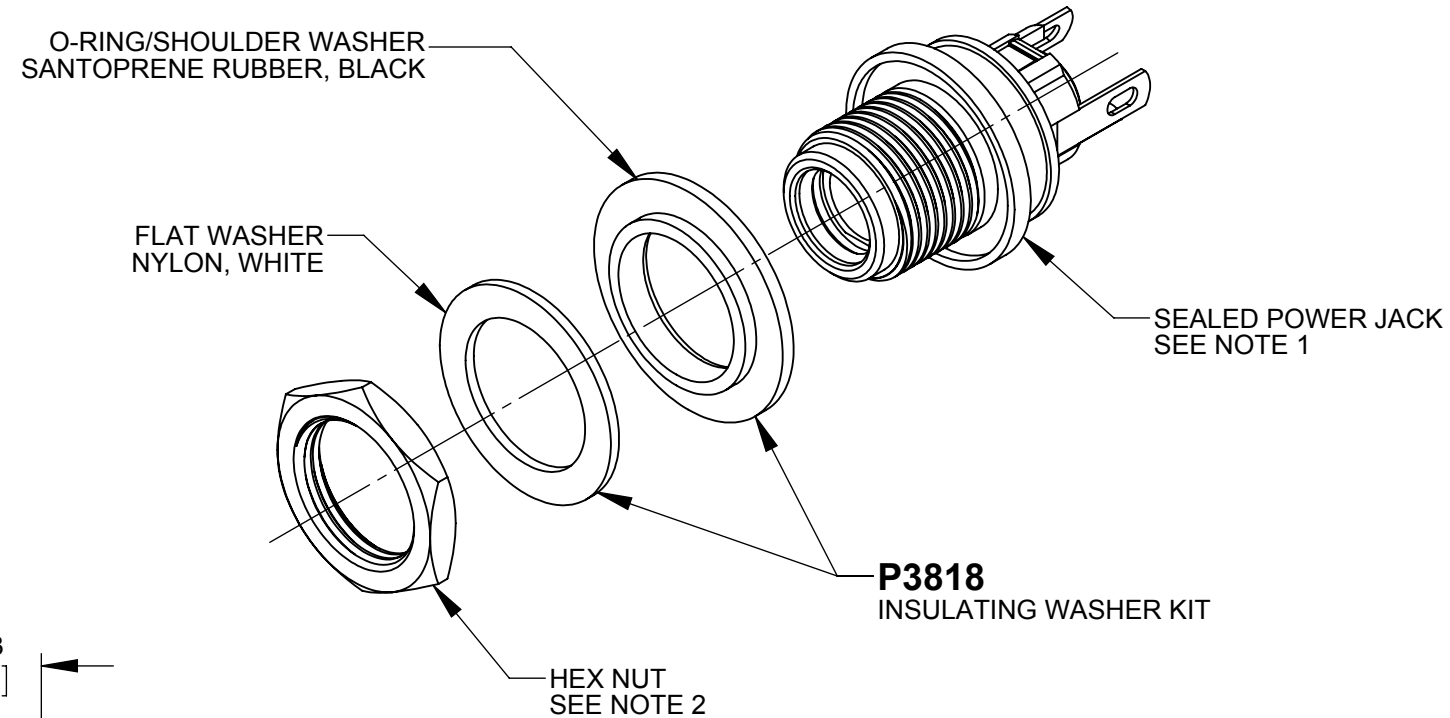

SECTION D-D
SCALE 3 : 1

RECOMMENDED
PANEL MOUNTING HOLE
FOR GROUND ISOLATING WASHER KIT

P3818
INSULATING WASHER KIT

NOTES:

- INSULATING WASHER KIT TO BE USED WITH THE FOLLOWING PRODUCTS.
- L712AS, L712RAS, PCL712AS
- L722AS, L722RAS, PCL722AS
- HEX NUT IS SUPPLIED WITH THE SEALED POWER JACK. METAL WASHER PROVIDED WITH SEALED POWER JACK SHOULD BE DISCARDED FOR GROUND ISOLATION INSTALLATION.
- ROUNDED O-RING SIDE OF SHOULDER WASHER TO BE ASSEMBLED INTO FLANGE OF JACK BUSHING AS SHOWN.
- ALL DIMENSIONS ARE SHOWN FOR REFERENCE ONLY.
- THIS PRODUCT IS RoHS COMPLIANT.

CUSTOMER DRAWING

					THIS DRAWING DESCRIBES A DESIGN CONSIDERED PROPRIETARY IN NATURE, DEVELOPED AND MANUFACTURED BY SWITCHCRAFT INC. AND IS RELEASED ON A CONFIDENTIAL BASIS FOR IDENTIFICATION PURPOSES ONLY.					
					SIZE	WIDTH	MULT	LBS/M	TEMPER	
					FINISH SPEC No.			MATERIAL SPEC No.		
					FIRST USED ON		SCALE 2:1			
					DATE DRAWN	BY	CHKD	APVD		
					9/05/13	AB	AB	BDS		
							9/05/13	9/05/13		
					NAME INSULATING WASHER KIT, GROUND ISOLATION, RoHS				PART No.	REV
									P3818	A
REVISIONS					DO NOT SCALE DRAWING					