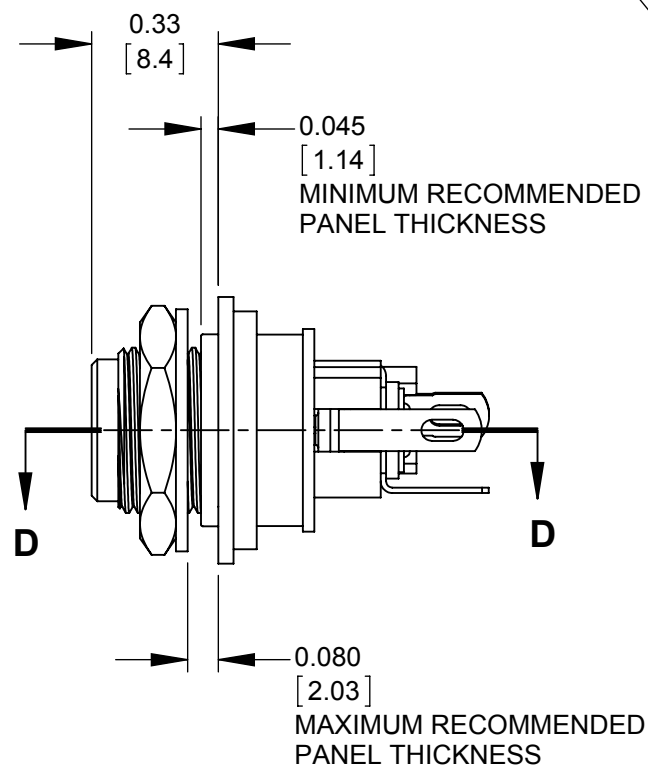

SECTION D-D
SCALE 3 : 1

RECOMMENDED
PANEL MOUNTING HOLE
FOR GROUND ISOLATING WASHER KIT

P3818
INSULATING WASHER KIT

NOTES:

- INSULATING WASHER KIT TO BE USED WITH THE FOLLOWING PRODUCTS.
- L712AS, L712RAS, PCL712AS
- L722AS, L722RAS, PCL722AS
- HEX NUT IS SUPPLIED WITH THE SEALED POWER JACK. METAL WASHER PROVIDED WITH SEALED POWER JACK SHOULD BE DISCARDED FOR GROUND ISOLATION INSTALLATION.
- ROUNDED O-RING SIDE OF SHOULDER WASHER TO BE ASSEMBLED INTO FLANGE OF JACK BUSHING AS SHOWN.
- ALL DIMENSIONS ARE SHOWN FOR REFERENCE ONLY.
- THIS PRODUCT IS RoHS COMPLIANT.

CUSTOMER DRAWING

					THIS DRAWING DESCRIBES A DESIGN CONSIDERED PROPRIETARY IN NATURE, DEVELOPED AND MANUFACTURED BY SWITCHCRAFT INC. AND IS RELEASED ON A CONFIDENTIAL BASIS FOR IDENTIFICATION PURPOSES ONLY.					
					SIZE	WIDTH	MULT	LBS/M	TEMPER	
					FINISH SPEC No.			MATERIAL SPEC No.		
					FIRST USED ON		SCALE 2:1			
					DATE DRAWN	BY	CHKD	APVD		
					9/05/13	AB	AB	BDS		
							9/05/13	9/05/13		
					NAME INSULATING WASHER KIT, GROUND ISOLATION, RoHS				PART No.	REV
									P3818	A
REVISIONS					DO NOT SCALE DRAWING					