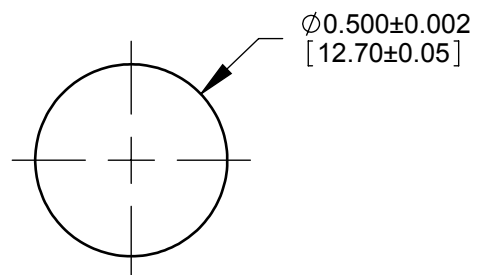

SECTION D-D
SCALE 3 : 1

RECOMMENDED
PANEL MOUNTING HOLE
FOR GROUND ISOLATING WASHER KIT

P3818
INSULATING WASHER KIT

NOTES:

- INSULATING WASHER KIT TO BE USED WITH THE FOLLOWING PRODUCTS.
- L712AS, L712RAS, PCL712AS
- L722AS, L722RAS, PCL722AS
- HEX NUT IS SUPPLIED WITH THE SEALED POWER JACK. METAL WASHER PROVIDED WITH SEALED POWER JACK SHOULD BE DISCARDED FOR GROUND ISOLATION INSTALLATION.
- ROUNDED O-RING SIDE OF SHOULDER WASHER TO BE ASSEMBLED INTO FLANGE OF JACK BUSHING AS SHOWN.
- ALL DIMENSIONS ARE SHOWN FOR REFERENCE ONLY.
- THIS PRODUCT IS RoHS COMPLIANT.

CUSTOMER DRAWING

					THIS DRAWING DESCRIBES A DESIGN CONSIDERED PROPRIETARY IN NATURE, DEVELOPED AND MANUFACTURED BY SWITCHCRAFT INC. AND IS RELEASED ON A CONFIDENTIAL BASIS FOR IDENTIFICATION PURPOSES ONLY.					
					SIZE	WIDTH	MULT	LBS/M	TEMPER	
					FINISH SPEC No.			MATERIAL SPEC No.		
					FIRST USED ON		SCALE 2:1			
					DATE DRAWN	BY	CHKD	APVD		
					9/05/13	AB	AB	BDS		
							9/05/13	9/05/13		
					NAME INSULATING WASHER KIT, GROUND ISOLATION, RoHS				PART No.	REV
									P3818	A
REVISIONS					DO NOT SCALE DRAWING					