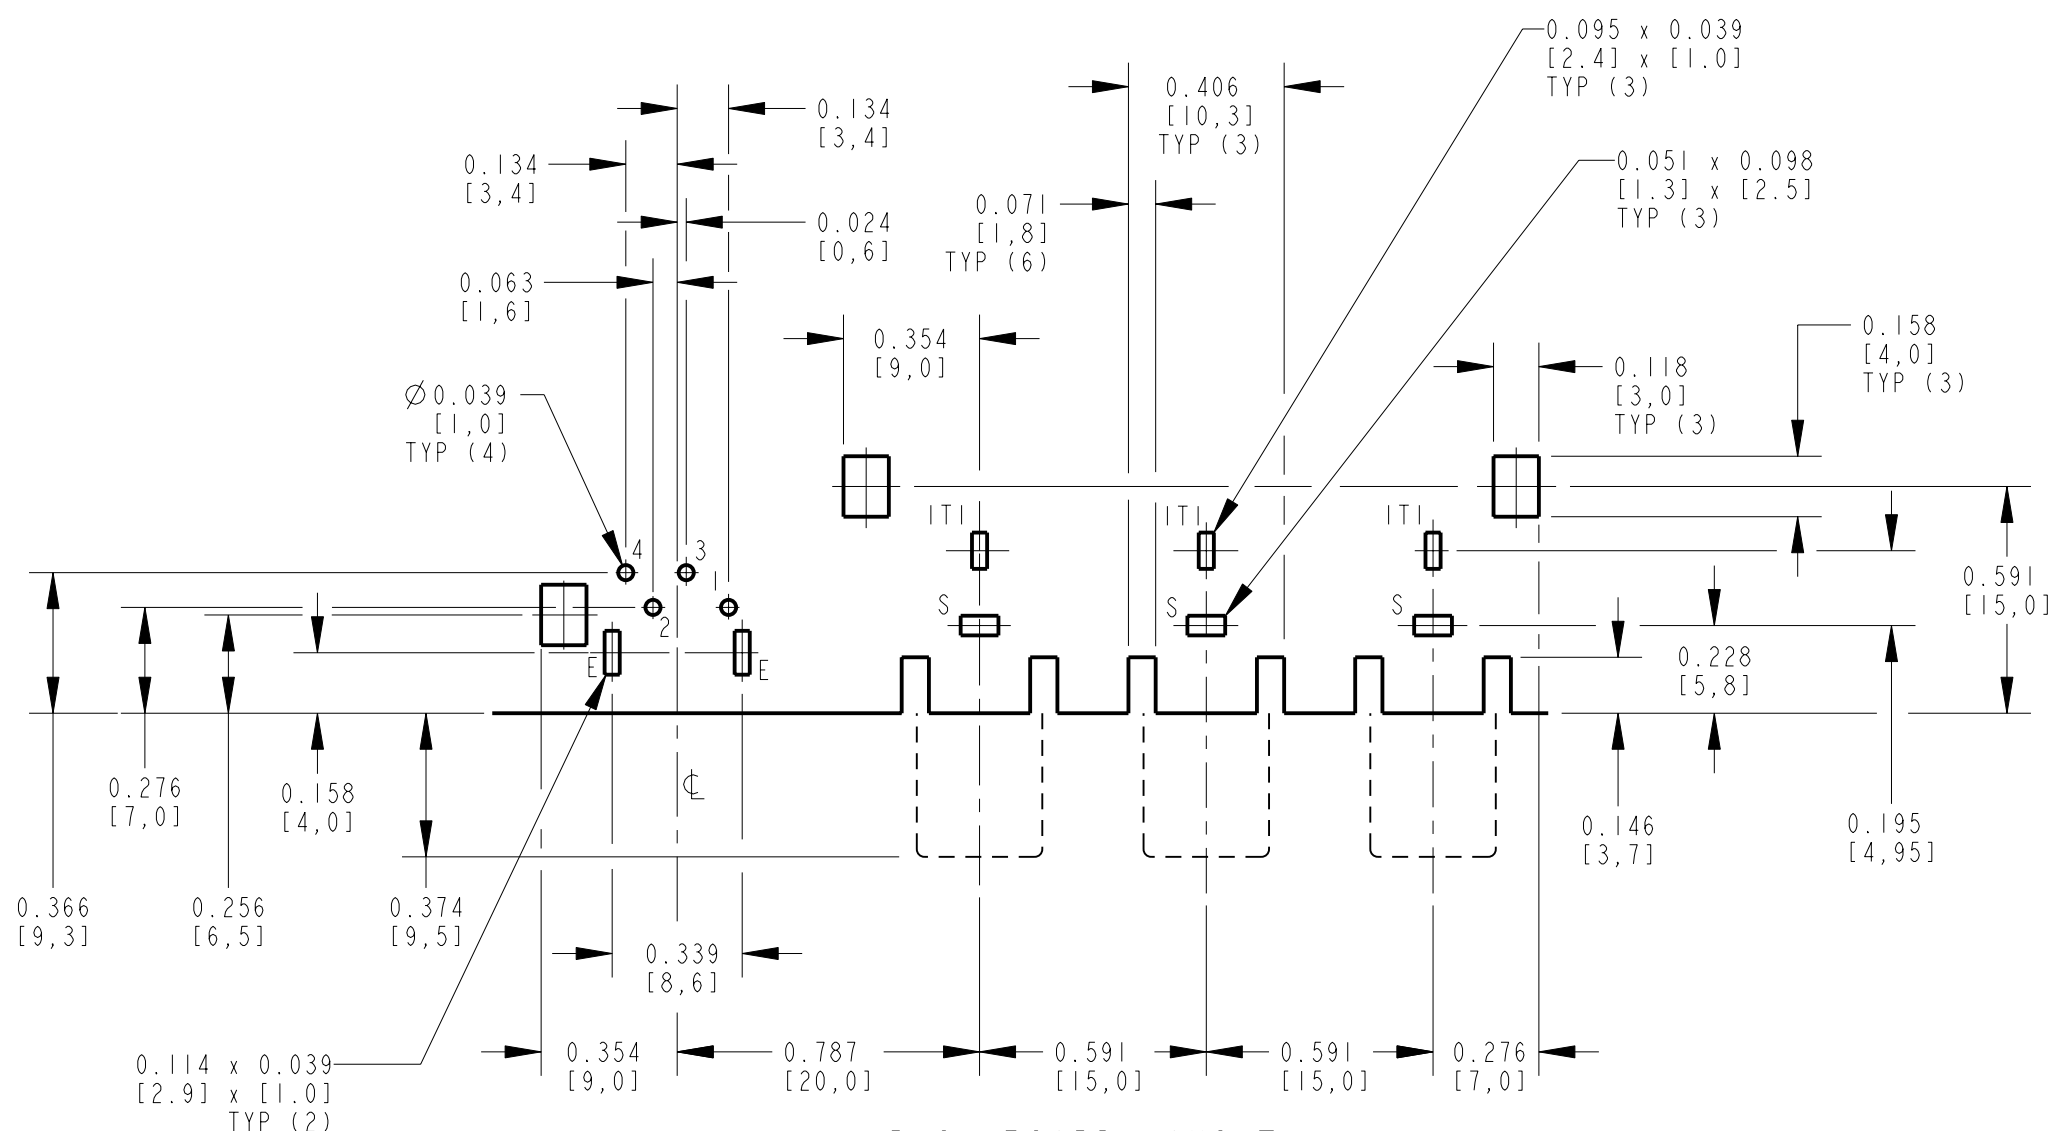

SCHEMATIC

NOTES:

- ALL DIMENSIONS ARE REFERENCE.
- MATERIALS:
 HOUSING & COVER: ABS, UL-94HB
 COLOR INSERT: ABS, UL-94HB
 SHELL & SLEEVE TERMINALS: COPPER ALLOY, NICKEL OR GOLD PLATED
 S-VIDEO GROUND TERMINALS: COPPER ALLOY, NICKEL PLATED
 TIP & S-VIDEO TERMINALS: COPPER ALLOY, TIN PLATED
- THIS PART IS RoHS COMPLIANT

PART NUMBER	INSERT (A) COLOR	INSERT (B) COLOR	INSERT (C) COLOR	SHELL & SLEEVE TERMINAL FINISH
PJRN3XIU02X	RED	WHITE	YELLOW	NICKEL PLATED
PJRN3XIU02AUX	RED	WHITE	YELLOW	GOLD PLATED

P.C. BOARD LAYOUT
COMPONENT SIDE

CUSTOMER DRAWING

★ STAR SYMBOL DENOTES CRITICAL DIMENSION				THIS DRAWING DESCRIBES A DESIGN CONSIDERED PROPRIETARY IN NATURE, DEVELOPED AND MANUFACTURED BY SWITCHCRAFT INC. AND IS RELEASED ON A CONFIDENTIAL BASIS FOR IDENTIFICATION PURPOSES ONLY.			
UNLESS OTHERWISE SPECIFIED		FINISH		MATERIAL		TEMPER	
1. ALL DIMENSIONS IN INCHES		SPEC No.		SPEC No.			
- TWO PLACE DECIMALS ±0.01		FIRST USED ON		SCALE		3:1	
- THREE PLACE DECIMALS ±0.005		DATE DRAWN		BY		CHKD	
- ANGLES ±1°		13-Jan-06		JL		TJK	
- ALL DIA. CONCENTRIC WITHIN 0.005 T.I.R.		APVD		1-13-06		1-13-06	
2. FEATURES ON THE SAME CENTERLINE MUST BE ALIGNED WITHIN ±0.002		NAME		PHONO JACK - RA 3 POS.		PART No. PJRN3XIU02X	
3. REMOVE ALL BURRS		HORIZ. UNSHIELDED W/S-VIDEO, RoHS				REV A	
DO NOT SCALE DRAWING							
REVISIONS							