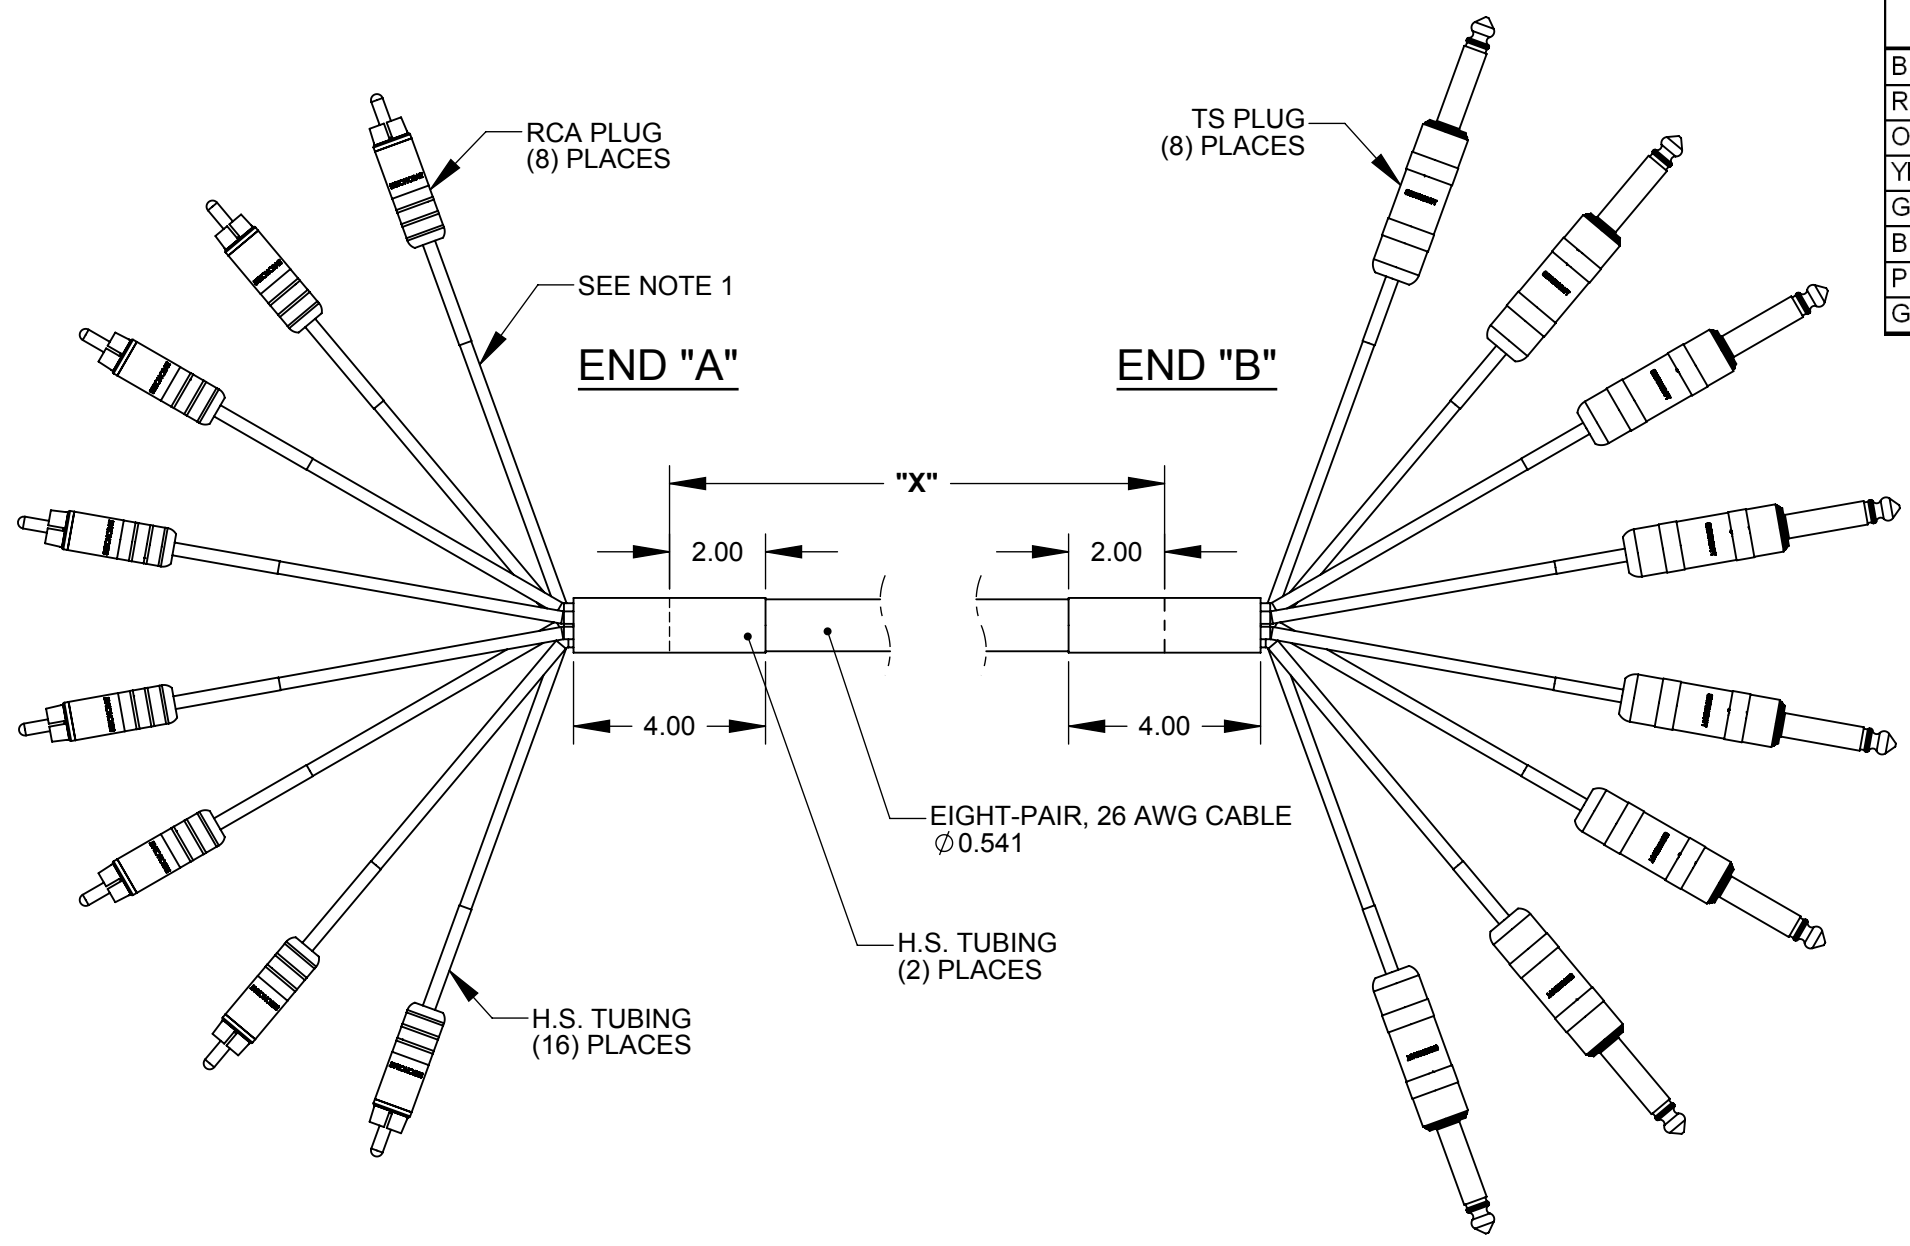

RCA AND TS WIRING CHART							
JACKET COLOR	H.S. TUBING MARKER	END "A" RCA PLUG			END "B" TS PLUG		
		RED	BLACK	BARE	RED	BLACK	BARE
BROWN	CHANNEL 1	TIP	N.C.	SLEEVE	TIP	N.C.	SLEEVE
RED	CHANNEL 2	TIP	N.C.	SLEEVE	TIP	N.C.	SLEEVE
ORANGE	CHANNEL 3	TIP	N.C.	SLEEVE	TIP	N.C.	SLEEVE
YELLOW	CHANNEL 4	TIP	N.C.	SLEEVE	TIP	N.C.	SLEEVE
GREEN	CHANNEL 5	TIP	N.C.	SLEEVE	TIP	N.C.	SLEEVE
BLUE	CHANNEL 6	TIP	N.C.	SLEEVE	TIP	N.C.	SLEEVE
PURPLE	CHANNEL 7	TIP	N.C.	SLEEVE	TIP	N.C.	SLEEVE
GRAY	CHANNEL 8	TIP	N.C.	SLEEVE	TIP	N.C.	SLEEVE

- NOTES:
- CABLE BREAKOUT LENGTH IS 18.00 +/- 0.75 IN.
 - CABLE IS SHIPPED COILED AND PACKAGED IN A BAG.

3. MATERIALS:
- RCA PLUG:
 - WASHER - PHENOLIC
 - CENTER PIN - COPPER ALLOY, NICKEL PLATED
 - PLUG HOUSING - COPPER ALLOY, NICKEL PLATED
 - CLAMP TERMINAL - STEEL, ELECTRO-TINNED
 - HANDLE - COPPER ALLOY
 - CABLE - COPPER, THERMOPLASTIC
 - TS PLUG:
 - INSULATING WASHERS - THERMOPLASTIC
 - PLUG BODY AND TIP ROD - COPPER ALLOY, NICKEL PLATED
 - INSULATORS - MYLAR
 - TERMINALS - COPPER ALLOY, ELECTRO-TINNED
 - HANDLE - COPPER ALLOY, NICKEL PLATED

4. THIS PRODUCT IS RoHS COMPLIANT.

PART NUMBER	CABLE LENGTH "X"
RCA05TS	5.00 FT +/- 1.50 IN
RCA10TS	10.00 FT +/- 1.50 IN

CUSTOMER DRAWING

UNLESS OTHERWISE SPECIFIED 1. ALL DIMENSIONS IN INCHES - TWO PLACE DECIMALS ±0.02 - THREE PLACE DECIMALS ±0.005					THIS DRAWING DESCRIBES A DESIGN CONSIDERED PROPRIETARY IN NATURE, DEVELOPED AND MANUFACTURED BY SWITCHCRAFT INC. AND IS RELEASED ON A CONFIDENTIAL BASIS FOR IDENTIFICATION PURPOSES ONLY.				
					SIZE	WIDTH	MULT	LBS/M	TEMPER
DATE DRAWN			BY	CHKD	APVD				
4/14/08			JGK	RS	TJK				
FIRST USED ON			SCALE 1:2			SHEET 1 OF 1			
NAME			RCA PLUG TO TS PLUG, RoHS			PART No. RCA__TS		REV B	
REVISIONS					DO NOT SCALE DRAWING				