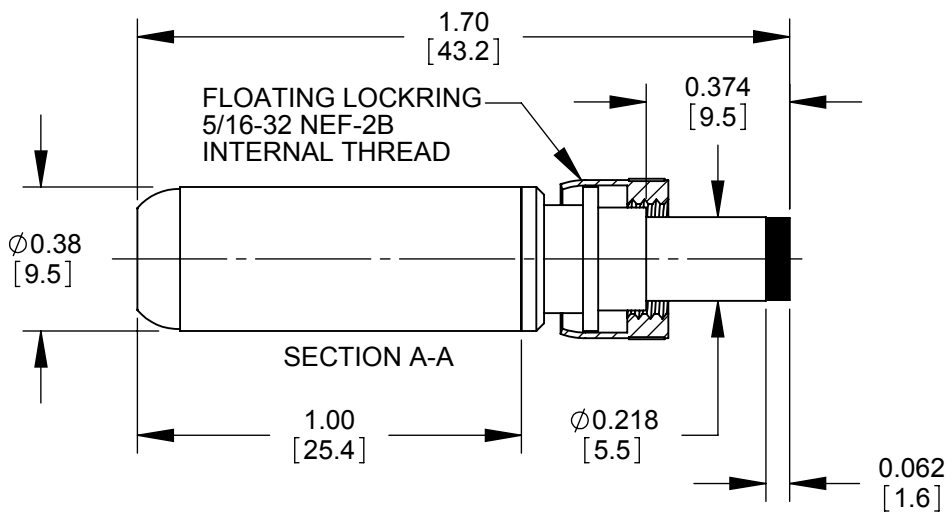

PART NUMBER	HANDLE COLOR
S760KH	BLACK
S765KH	RED

NOTES:

- MATERIALS:
 CONDUCTORS, LOCKRING - BRASS, NICKEL PLATED
 TERMINALS - BRASS, TIN PLATED
 INSULATORS, HANDLE - THERMOPLASTIC
- THIS PRODUCT IS RoHS COMPLIANT

REV	ECO NUMBER	DATE	BY	APVD
0A	PDR 15004	6/27/16	PNK	SRC
REVISIONS				

UNLESS OTHERWISE SPECIFIED

- ALL DIMENSIONS IN INCHES
 - TWO PLACE DECIMALS ±0.02
 - THREE PLACE DECIMALS ±0.005

SIZE	WIDTH	MULT	LBS/M	TEMPER
FINISH			MATERIAL	
SPEC No.			SPEC No.	
FIRST USED ON		SCALE 2:1		
DATE DRAWN	BY	CHKD	APVD	
6/27/16	PNK	PNK	SRC	
		6/27/16	6/27/16	
NAME			PART No.	
Ø 0.08 [2.0]mm x 0.374 LONG			S760KH-S765KH	
HT POWER PLUG W/LOCKRING, RoHS			REV 0A	