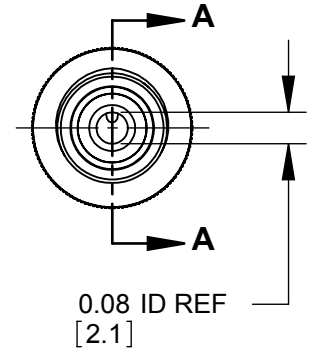

PART NUMBER	HANDLE COLOR
S760KH	BLACK
S765KH	RED

NOTES:

- MATERIALS:
 CONDUCTORS, LOCKRING - BRASS, NICKEL PLATED
 TERMINALS - BRASS, TIN PLATED
 INSULATORS, HANDLE - THERMOPLASTIC
- THIS PRODUCT IS RoHS COMPLIANT

REV	ECO NUMBER	DATE	BY	APVD
0A	PDR 15004	6/27/16	PNK	SRC
REVISIONS				

UNLESS OTHERWISE SPECIFIED

- ALL DIMENSIONS IN INCHES
 - TWO PLACE DECIMALS ±0.02
 - THREE PLACE DECIMALS ±0.005

SIZE	WIDTH	MULT	LBS/M	TEMPER
FINISH			MATERIAL	
SPEC No.			SPEC No.	
FIRST USED ON		SCALE 2:1		
DATE DRAWN	BY	CHKD	APVD	
6/27/16	PNK	PNK	SRC	
		6/27/16	6/27/16	
NAME			PART No.	
Ø 0.08 [2.0]mm x 0.374 LONG			S760KH-S765KH	
HT POWER PLUG W/LOCKRING, RoHS			REV 0A	