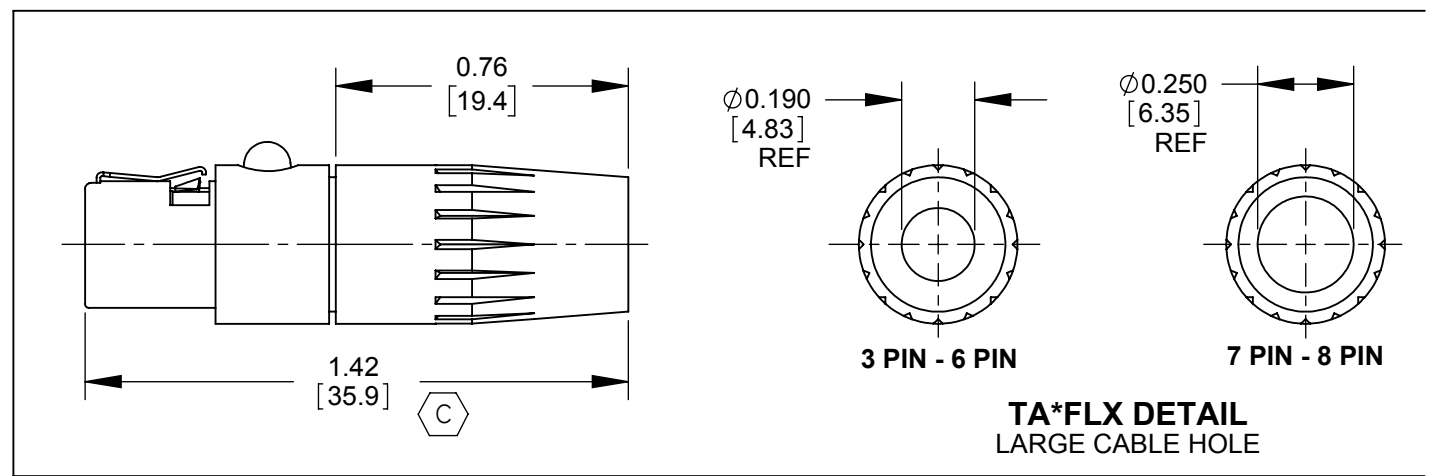

AS VIEWED FROM FRONT MATING VIEW

TA3FX SHOWN

TA*FLX DETAIL
LARGE CABLE HOLE

CUSTOMER DRAWING

- NOTES:
- MATERIALS:
 HOUSING - COPPER ALLOY, NICKEL PLATED OR BLACK CHROME PLATED
 LATCH - SPECIAL COPPER ALLOY, NICKEL PLATED
 LATCH BUTTON - THERMOPLASTIC, BLACK
 CONTACTS - COPPER ALLOY, SILVER PLATED OR GOLD PLATED
 INSERT - THERMOPLASTIC, DARK BROWN OR BLACK
 INSULATOR - THERMOPLASTIC, DARK BROWN
 CABLE CLAMP - STEEL, ELECTRO-TIN PLATED
 HANDLE - THERMOPLASTIC, BLACK, WHITE, OR NICKEL PLATED
 FLEX RELIEF - THERMOPLASTIC, BLACK OR WHITE
 - THIS PRODUCT IS RoHS COMPLIANT.

1. ALL DIMENSIONS IN INCHES [mm]
 - TWO PLACE DECIMALS ± 0.02 [0.5]
 - THREE PLACE DECIMALS ± 0.005 [0.13]

DO NOT SCALE DRAWING

THIS DRAWING DESCRIBES A DESIGN CONSIDERED PROPRIETARY IN NATURE, DEVELOPED AND MANUFACTURED BY SWITCHCRAFT INC. AND IS RELEASED ON A CONFIDENTIAL BASIS FOR IDENTIFICATION PURPOSES ONLY.									
SIZE	WIDTH	MULT	LBS/M	TEMPER					
FINISH SPEC No.					MATERIAL SPEC No.				
FIRST USED ON				SCALE 2:1					
DATE DRAWN	BY	CHKD	APVD						
11-02-10	JEB	JEB	TJK						
				11-02-10	03-08-11	SHEET 1 OF 1			REV H
NAME TINI QG FEMALE STRAIGHT CORD PLUG, RoHS				PART No. TA_FX SERIES					