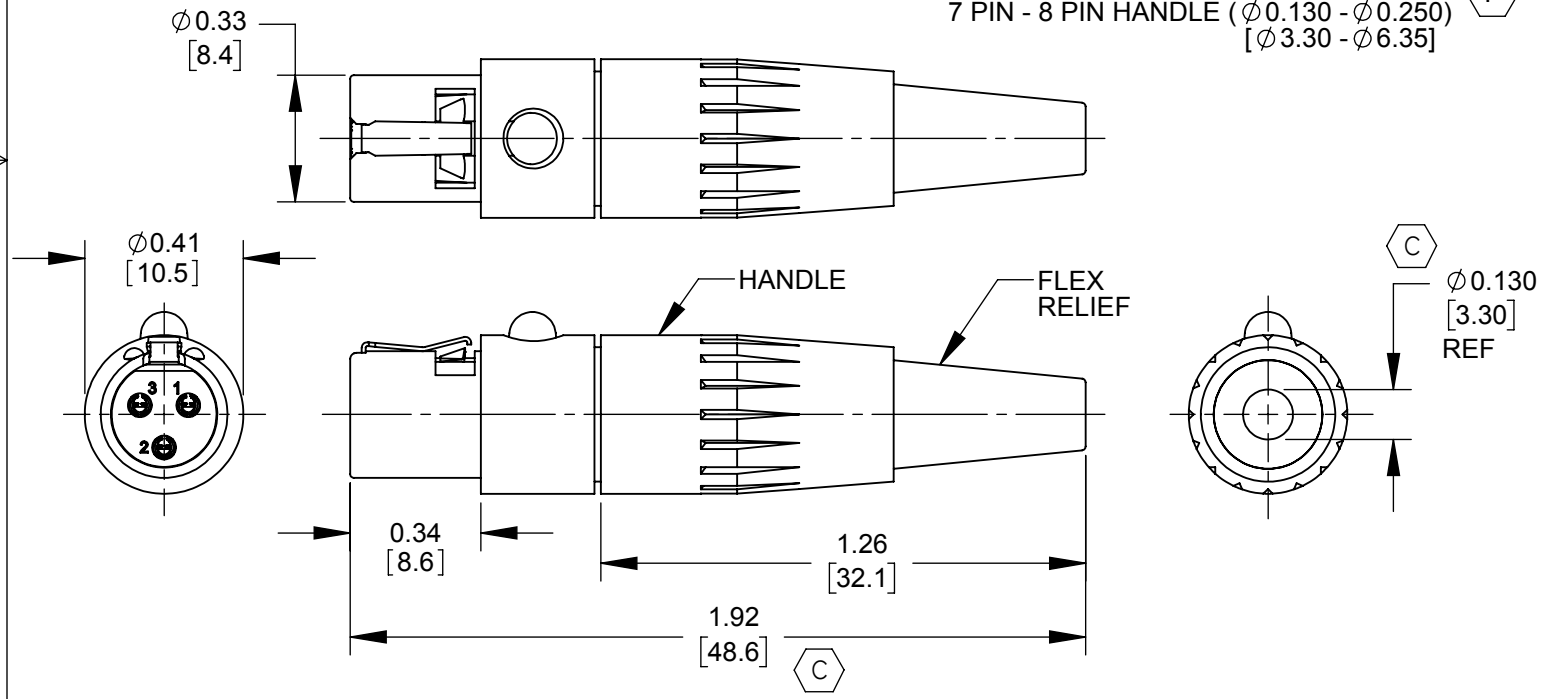

AS VIEWED FROM FRONT MATING VIEW

TA3FX SHOWN

TA*FLX DETAIL
LARGE CABLE HOLE

CUSTOMER DRAWING

- NOTES:
- MATERIALS:
 HOUSING - COPPER ALLOY, NICKEL PLATED OR BLACK CHROME PLATED
 LATCH - SPECIAL COPPER ALLOY, NICKEL PLATED
 LATCH BUTTON - THERMOPLASTIC, BLACK
 CONTACTS - COPPER ALLOY, SILVER PLATED OR GOLD PLATED
 INSERT - THERMOPLASTIC, DARK BROWN OR BLACK
 INSULATOR - THERMOPLASTIC, DARK BROWN
 CABLE CLAMP - STEEL, ELECTRO-TIN PLATED
 HANDLE - THERMOPLASTIC, BLACK, WHITE, OR NICKEL PLATED
 FLEX RELIEF - THERMOPLASTIC, BLACK OR WHITE
 - THIS PRODUCT IS RoHS COMPLIANT.

1. ALL DIMENSIONS IN INCHES [mm]
 - TWO PLACE DECIMALS ± 0.02 [0.5]
 - THREE PLACE DECIMALS ± 0.005 [0.13]

DO NOT SCALE DRAWING

THIS DRAWING DESCRIBES A DESIGN CONSIDERED PROPRIETARY IN NATURE, DEVELOPED AND MANUFACTURED BY SWITCHCRAFT INC. AND IS RELEASED ON A CONFIDENTIAL BASIS FOR IDENTIFICATION PURPOSES ONLY.									
SIZE	WIDTH	MULT	LBS/M	TEMPER					
FINISH SPEC No.					MATERIAL SPEC No.				
FIRST USED ON				SCALE 2:1					
DATE DRAWN	BY	CHKD	APVD						
11-02-10	JEB	JEB	TJK						
				11-02-10	03-08-11	SHEET 1 OF 1			REV H
NAME TINI QG FEMALE STRAIGHT CORD PLUG, RoHS				PART No. TA_FX SERIES					