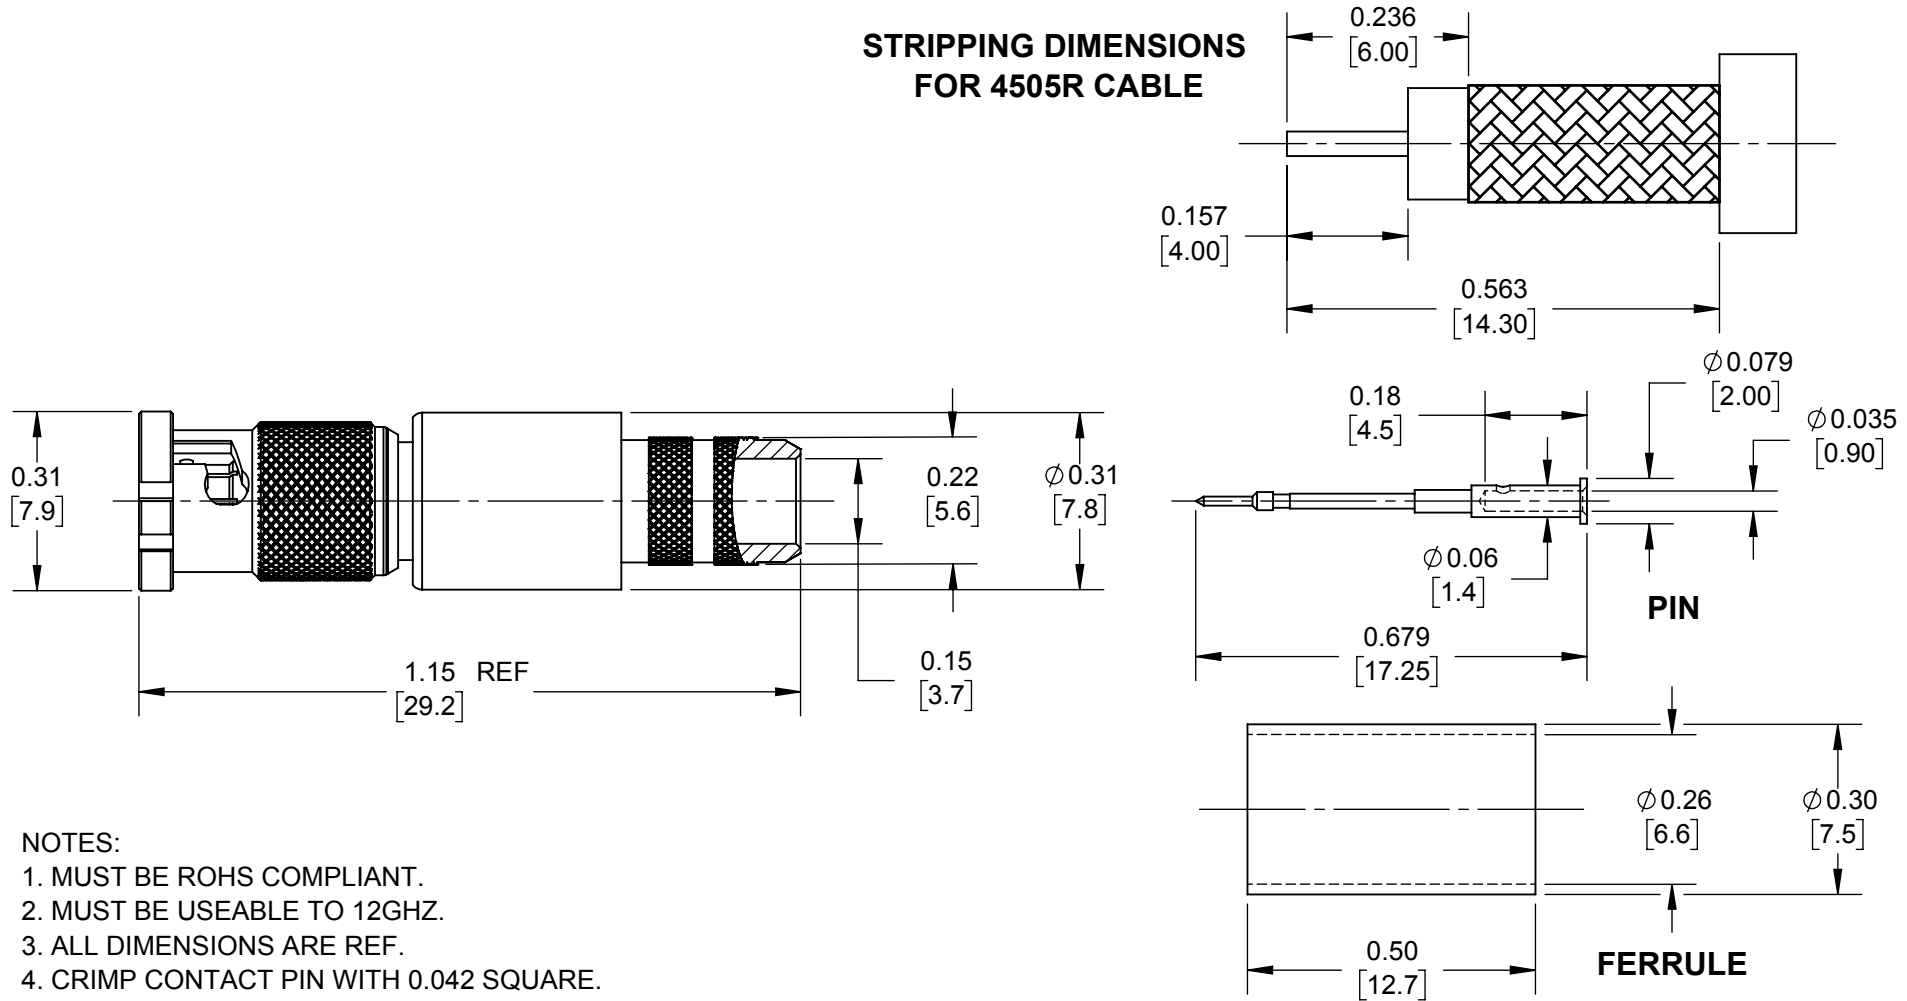

**STRIPPING DIMENSIONS  
FOR 4505R CABLE**

**NOTES:**

1. MUST BE ROHS COMPLIANT.
2. MUST BE USEABLE TO 12GHZ.
3. ALL DIMENSIONS ARE REF.
4. CRIMP CONTACT PIN WITH 0.042 SQUARE.
5. CRIMP FERRULE WITH 0.255 HEX.

**CUSTOMER DRAWING**

					THIS DRAWING DESCRIBES A DESIGN CONSIDERED PROPRIETARY IN NATURE, DEVELOPED AND MANUFACTURED BY SWITCHCRAFT INC. AND IS RELEASED ON A CONFIDENTIAL BASIS FOR IDENTIFICATION PURPOSES ONLY.					
					SIZE	WIDTH	MULT	LBS/M	TEMPER	
					UNLESS OTHERWISE SPECIFIED			FINISH		
					1. ALL DIMENSIONS IN INCHES [mm]			MATERIAL		
					- TWO PLACE DECIMALS ±0.02 [0.5]			SPEC No.		
					- THREE PLACE DECIMALS ±0.005 [0.13]			SCALE		
					FIRST USED ON *			1:1		
					DATE DRAWN	BY	CHKD	APVD	<b>Switchcraft®</b>	
					10/7/19	SRC	TJK 5/4/20	TJK 5/4/20		
A	28255	2/21/20	TJK	TJK	NAME				SHEET 1 OF 1	
REV					PLUG, MICRO BNC FOR 4505R CABLE				PART No.	REV
REVISIONS					DO NOT SCALE DRAWING				UHDMB05	A