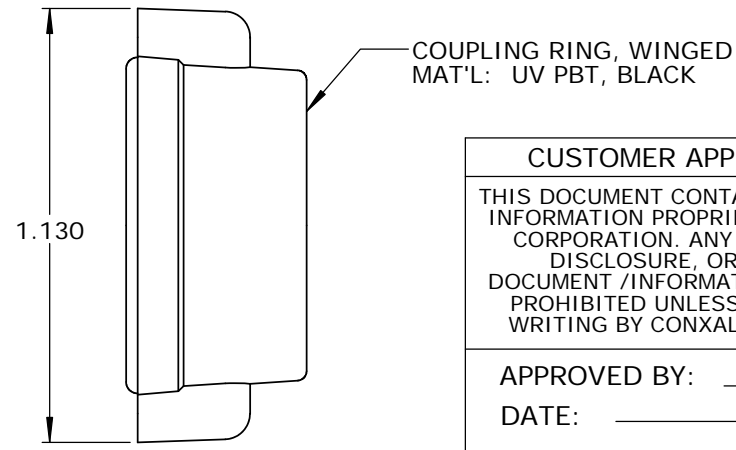

CUSTOMER PRINT

PART NUMBER: W3B80-8PG-5XX

- NOTES:
 1. PARTS TO BE BULK PACKED.
 2. CONTACTS ARE SUPPLIED LOOSE.
 3. ALL DIMENSIONS ARE FOR REFERENCE ONLY EXCEPT WHERE NOTED WITH TOLERANCE.

ASSY P/N	COUPLING RING P/N	CABLE O.D.
W3B80-8PG-535	4282V4	.350-.400 IN. [8.9-10.2mm]
W3B80-8PG-535W	4482V4	.350-.400 IN. [8.9-10.2mm]

STD COUPLING RING
P/N: W3B80-8PG-5XX

WINGED COUPLING RING
P/N: W3B80-8PG-5XXW

CUSTOMER APPROVAL
 THIS DOCUMENT CONTAINS CONFIDENTIAL INFORMATION PROPRIETARY TO CONXALL CORPORATION. ANY REPRODUCTION, DISCLOSURE, OR USE OF THIS DOCUMENT /INFORMATION IS EXPRESSLY PROHIBITED UNLESS AUTHORIZED IN WRITING BY CONXALL CORPORATION.
 APPROVED BY: _____
 DATE: _____

RoHS COMPLIANT

A	AB	05-09-19	RELEASE PER DOR 14-6281TC
REV.	INIT.	DATE	DESCRIPTION
ALL INFORMATION ILLUSTRATED IS THE PROPERTY OF CONXALL CORPORATION. UNAUTHORIZED DUPLICATION OR DISTRIBUTION OF THIS DOCUMENT IS PROHIBITED.		ORIG. DRAWN BY: AB DATE: 07-21-14	 601 E. WILDWOOD VILLA PARK, IL 60181
ALL UNITS ARE IN FEET, INCHES, FRACTION OF INCHES AND DECIMALS.		CHECKED BY: _____ APPROVED BY: _____	
SCALE	SIZE	SHEET	PART NUMBER
NTS	B	1 OF 1	W3B80-8PG-5XX(W)
FILE:	DIRECTORY:	PART	REV
SAME AS P/N	SLW		A