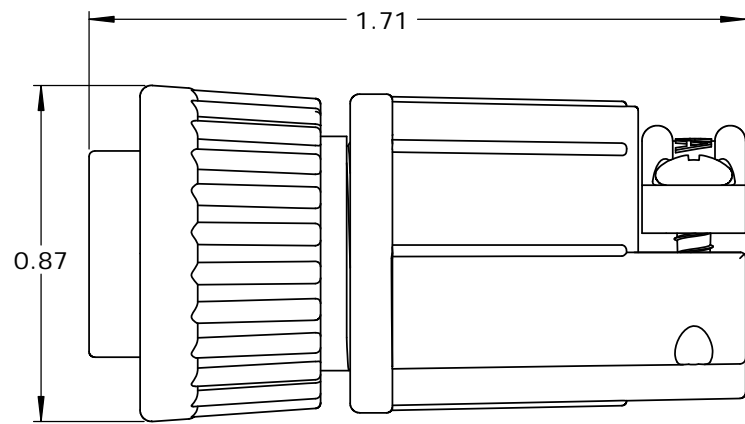

CUSTOMER PRINT

PART NUMBER: W3B80-8PG-5XX

- NOTES:
 1. PARTS TO BE BULK PACKED.
 2. CONTACTS ARE SUPPLIED LOOSE.
 3. ALL DIMENSIONS ARE FOR REFERENCE ONLY EXCEPT WHERE NOTED WITH TOLERANCE.

ASSY P/N	COUPLING RING P/N	CABLE O.D.
W3B80-8PG-535	4282V4	.350-.400 IN. [8.9-10.2mm]
W3B80-8PG-535W	4482V4	.350-.400 IN. [8.9-10.2mm]

STD COUPLING RING
P/N: W3B80-8PG-5XX

WINGED COUPLING RING
P/N: W3B80-8PG-5XXW

CUSTOMER APPROVAL
 THIS DOCUMENT CONTAINS CONFIDENTIAL INFORMATION PROPRIETARY TO CONXALL CORPORATION. ANY REPRODUCTION, DISCLOSURE, OR USE OF THIS DOCUMENT /INFORMATION IS EXPRESSLY PROHIBITED UNLESS AUTHORIZED IN WRITING BY CONXALL CORPORATION.
 APPROVED BY: _____
 DATE: _____

RoHS COMPLIANT

A	AB	05-09-19	RELEASE PER DOR 14-6281TC
REV.	INIT.	DATE	DESCRIPTION
ALL INFORMATION ILLUSTRATED IS THE PROPERTY OF CONXALL CORPORATION. UNAUTHORIZED DUPLICATION OR DISTRIBUTION OF THIS DOCUMENT IS PROHIBITED.		ORIG. DRAWN BY: AB DATE: 07-21-14	 601 E. WILDWOOD VILLA PARK, IL 60181
ALL UNITS ARE IN FEET, INCHES, FRACTION OF INCHES AND DECIMALS.		CHECKED BY: _____ APPROVED BY: _____	
SCALE	SIZE	SHEET	PART NUMBER
NTS	B	1 OF 1	W3B80-8PG-5XX(W)
FILE:	DIRECTORY:	PART	REV
SAME AS P/N	SLW		A