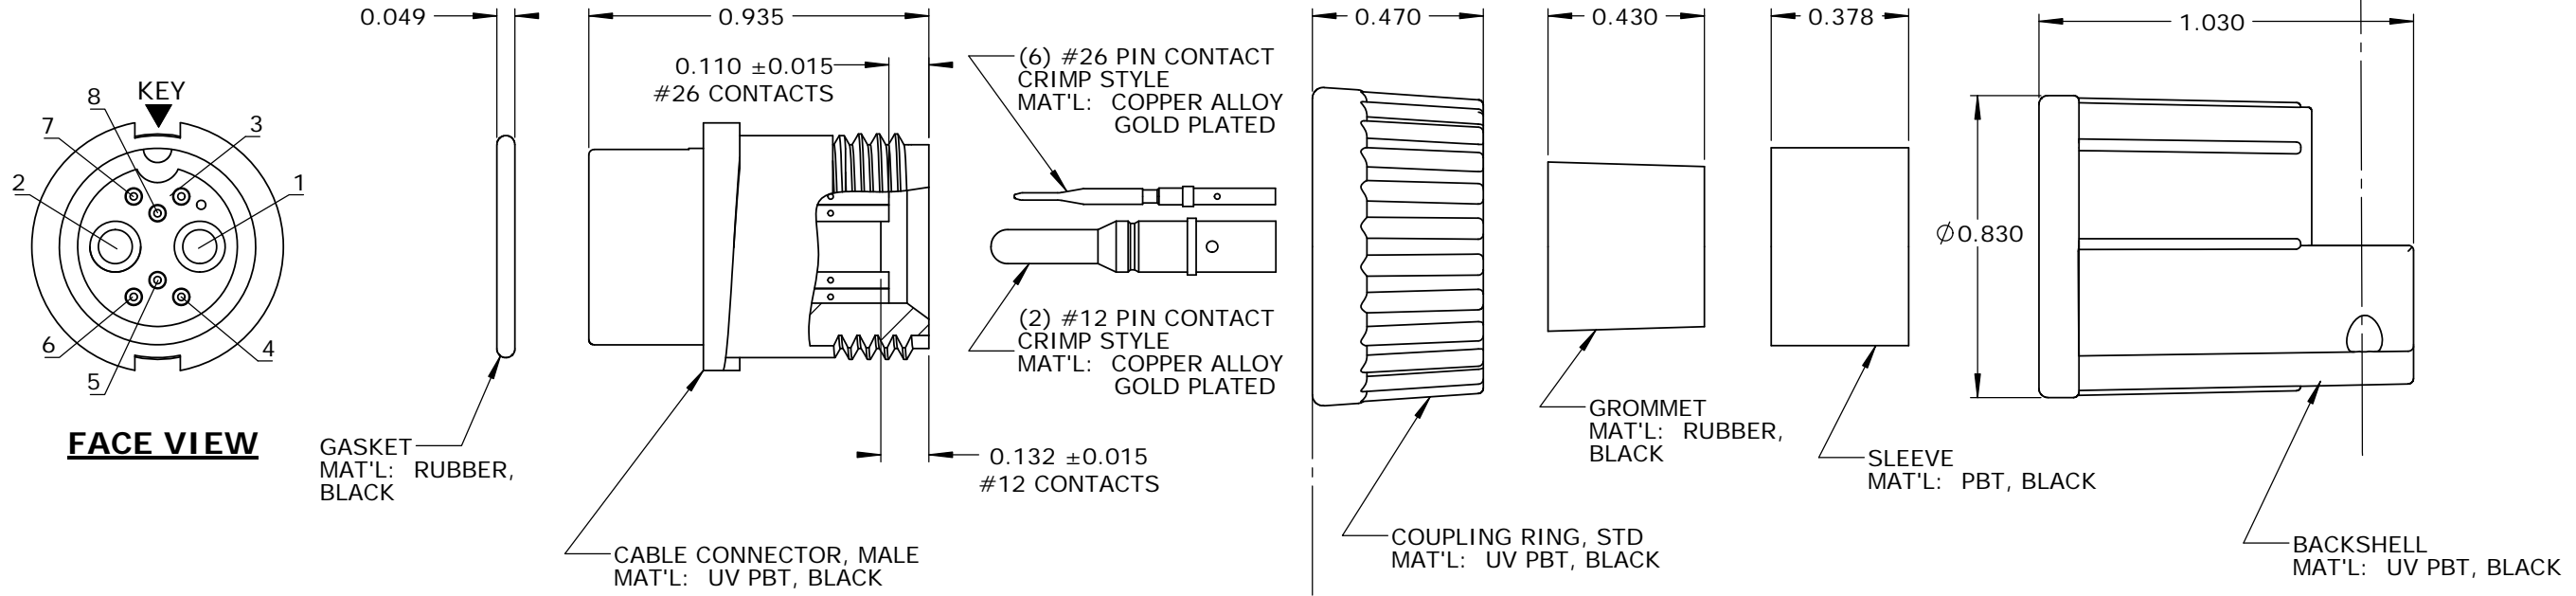

CUSTOMER PRINT

PART NUMBER: W3B80-8PG-5XX

- NOTES:
 1. PARTS TO BE BULK PACKED.
 2. CONTACTS ARE SUPPLIED LOOSE.
 3. ALL DIMENSIONS ARE FOR REFERENCE ONLY EXCEPT WHERE NOTED WITH TOLERANCE.

ASSY P/N	COUPLING RING P/N	CABLE O.D.
W3B80-8PG-535	4282V4	.350-.400 IN. [8.9-10.2mm]
W3B80-8PG-535W	4482V4	.350-.400 IN. [8.9-10.2mm]

STD COUPLING RING
P/N: W3B80-8PG-5XX

WINGED COUPLING RING
P/N: W3B80-8PG-5XXW

CUSTOMER APPROVAL
 THIS DOCUMENT CONTAINS CONFIDENTIAL INFORMATION PROPRIETARY TO CONXALL CORPORATION. ANY REPRODUCTION, DISCLOSURE, OR USE OF THIS DOCUMENT /INFORMATION IS EXPRESSLY PROHIBITED UNLESS AUTHORIZED IN WRITING BY CONXALL CORPORATION.
 APPROVED BY: _____
 DATE: _____

RoHS COMPLIANT

A	AB	05-09-19	RELEASE PER DOR 14-6281TC
REV.	INIT.	DATE	DESCRIPTION
ALL INFORMATION ILLUSTRATED IS THE PROPERTY OF CONXALL CORPORATION. UNAUTHORIZED DUPLICATION OR DISTRIBUTION OF THIS DOCUMENT IS PROHIBITED.		ORIG. DRAWN BY: AB DATE: 07-21-14	 601 E. WILDWOOD VILLA PARK, IL 60181
ALL UNITS ARE IN FEET, INCHES, FRACTION OF INCHES AND DECIMALS.		CHECKED BY: _____ APPROVED BY: _____	
SCALE	SIZE	SHEET	PART NUMBER
NTS	B	1 OF 1	W3B80-8PG-5XX(W)
FILE:	DIRECTORY:	PART	REV
SAME AS P/N	SLW		A