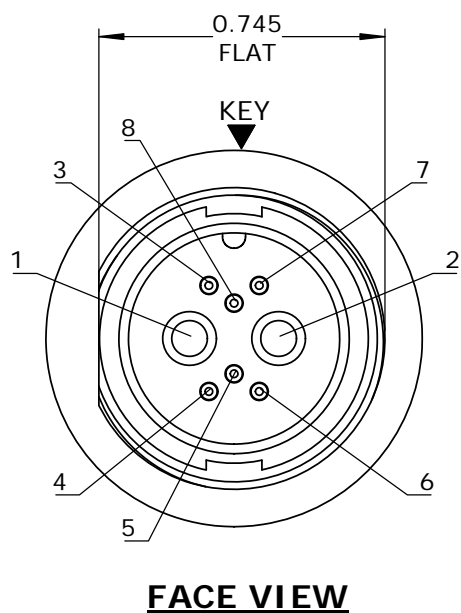

CUSTOMER PRINT

PART NUMBER: W4B81-8PG-300

- NOTES:
 1. PARTS TO BE BULK PACKED.
 2. CONTACTS ARE INSTALLED IN CONNECTOR.
 3. ALL DIMENSIONS ARE FOR REFERENCE ONLY EXCEPT WHERE NOTED WITH TOLERANCE.

CUSTOMER APPROVAL