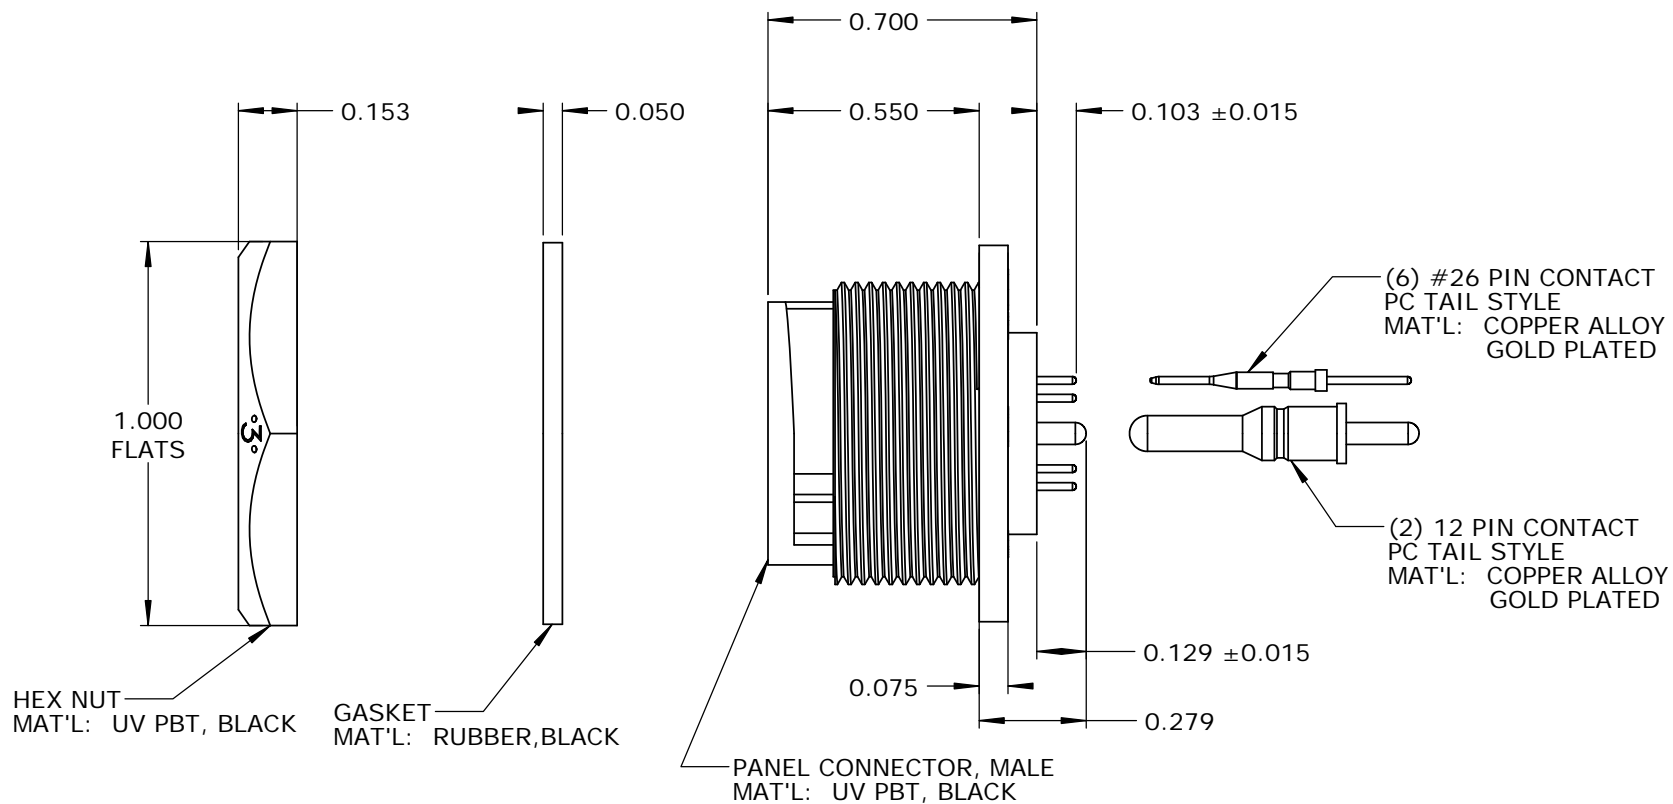

CUSTOMER PRINT

PART NUMBER: W4B81-8PG-300

- NOTES:
 1. PARTS TO BE BULK PACKED.
 2. CONTACTS ARE INSTALLED IN CONNECTOR.
 3. ALL DIMENSIONS ARE FOR REFERENCE ONLY EXCEPT WHERE NOTED WITH TOLERANCE.

CUSTOMER APPROVAL