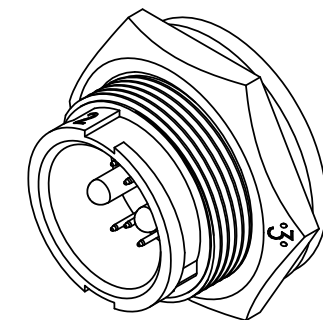

CUSTOMER PRINT

PART NUMBER: W4B81-8PG-300

- NOTES:
 1. PARTS TO BE BULK PACKED.
 2. CONTACTS ARE INSTALLED IN CONNECTOR.
 3. ALL DIMENSIONS ARE FOR REFERENCE ONLY EXCEPT WHERE NOTED WITH TOLERANCE.

CUSTOMER APPROVAL

APPROVED BY: _____
 DATE: _____

RoHS COMPLIANT

A	AB	05-09-19	RELEASE PER DOR 14-6281TC
REV.	INIT.	DATE	DESCRIPTION
	AB	07-17-14	
<small>ALL INFORMATION ILLUSTRATED IS THE PROPERTY OF CONXALL CORPORATION. UNAUTHORIZED DUPLICATION OR DISTRIBUTION OF THIS DOCUMENT IS PROHIBITED.</small>			<p>601 E. WILDWOOD VILLA PARK, IL 60181</p>
<small>ALL UNITS ARE IN FEET, INCHES, FRACTION OF INCHES AND DECIMALS.</small>			
APPROVED BY:		TITLE:	
SCALE: NTS		SHEET: 1 OF 1	
FILE: SAME AS P/N		PART NUMBER: W4B81-8PG-300	
DIRECTORY: SLW		REV: A	