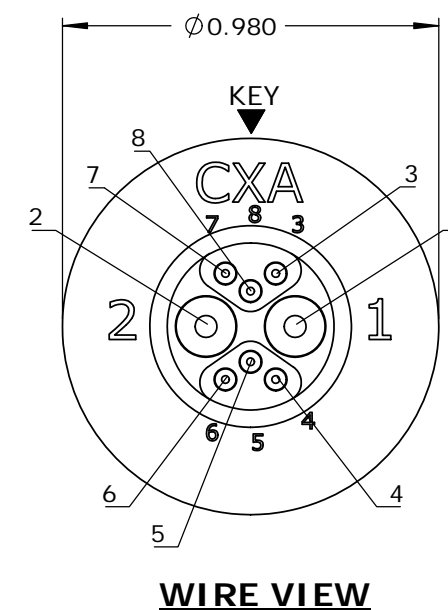

CUSTOMER PRINT

PART NUMBER: W4B81-8PG-300

- NOTES:
 1. PARTS TO BE BULK PACKED.
 2. CONTACTS ARE INSTALLED IN CONNECTOR.
 3. ALL DIMENSIONS ARE FOR REFERENCE ONLY EXCEPT WHERE NOTED WITH TOLERANCE.

CUSTOMER APPROVAL

APPROVED BY: _____
 DATE: _____

RoHS COMPLIANT

A	AB	05-09-19	RELEASE PER DOR 14-6281TC
REV.	INIT.	DATE	DESCRIPTION
	AB	07-17-14	
<small>ALL INFORMATION ILLUSTRATED IS THE PROPERTY OF CONXALL CORPORATION. UNAUTHORIZED DUPLICATION OR DISTRIBUTION OF THIS DOCUMENT IS PROHIBITED.</small>			<p>601 E. WILDWOOD VILLA PARK, IL 60181</p>
<small>ALL UNITS ARE IN FEET, INCHES, FRACTION OF INCHES AND DECIMALS.</small>			
APPROVED BY:		TITLE:	
SCALE: NTS		SHEET: 1 OF 1	
FILE: SAME AS P/N		PART NUMBER: W4B81-8PG-300	
DIRECTORY: SLW		REV: A	