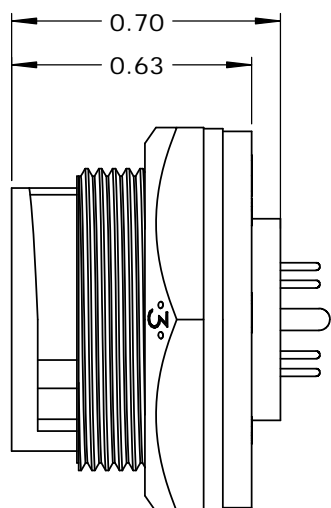

CUSTOMER PRINT

PART NUMBER: W4B81-8PG-300

- NOTES:
 1. PARTS TO BE BULK PACKED.
 2. CONTACTS ARE INSTALLED IN CONNECTOR.
 3. ALL DIMENSIONS ARE FOR REFERENCE ONLY EXCEPT WHERE NOTED WITH TOLERANCE.

CUSTOMER APPROVAL

APPROVED BY: _____
 DATE: _____

RoHS COMPLIANT

A	AB	05-09-19	RELEASE PER DOR 14-6281TC
REV.	INIT.	DATE	DESCRIPTION
	AB	07-17-14	
<small>ALL INFORMATION ILLUSTRATED IS THE PROPERTY OF CONXALL CORPORATION. UNAUTHORIZED DUPLICATION OR DISTRIBUTION OF THIS DOCUMENT IS PROHIBITED.</small>			<p>601 E. WILDWOOD VILLA PARK, IL 60181</p>
<small>ALL UNITS ARE IN FEET, INCHES, FRACTION OF INCHES AND DECIMALS.</small>			
APPROVED BY:		TITLE:	
SCALE: NTS		SHEET: 1 OF 1	
FILE: SAME AS P/N		PART NUMBER: W4B81-8PG-300	
DIRECTORY: SLW		REV: A	