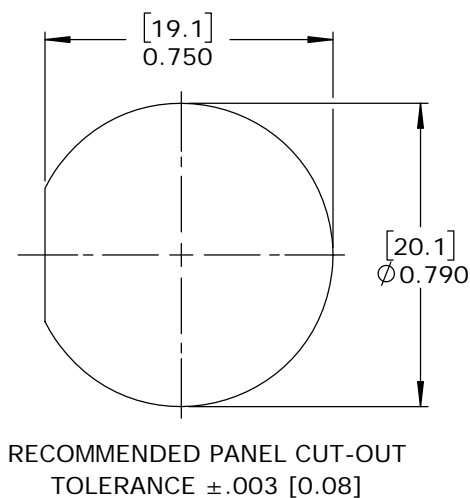

CUSTOMER PRINT

PART NUMBER: W4B81-8PG-300

- NOTES:
 1. PARTS TO BE BULK PACKED.
 2. CONTACTS ARE INSTALLED IN CONNECTOR.
 3. ALL DIMENSIONS ARE FOR REFERENCE ONLY EXCEPT WHERE NOTED WITH TOLERANCE.

CUSTOMER APPROVAL