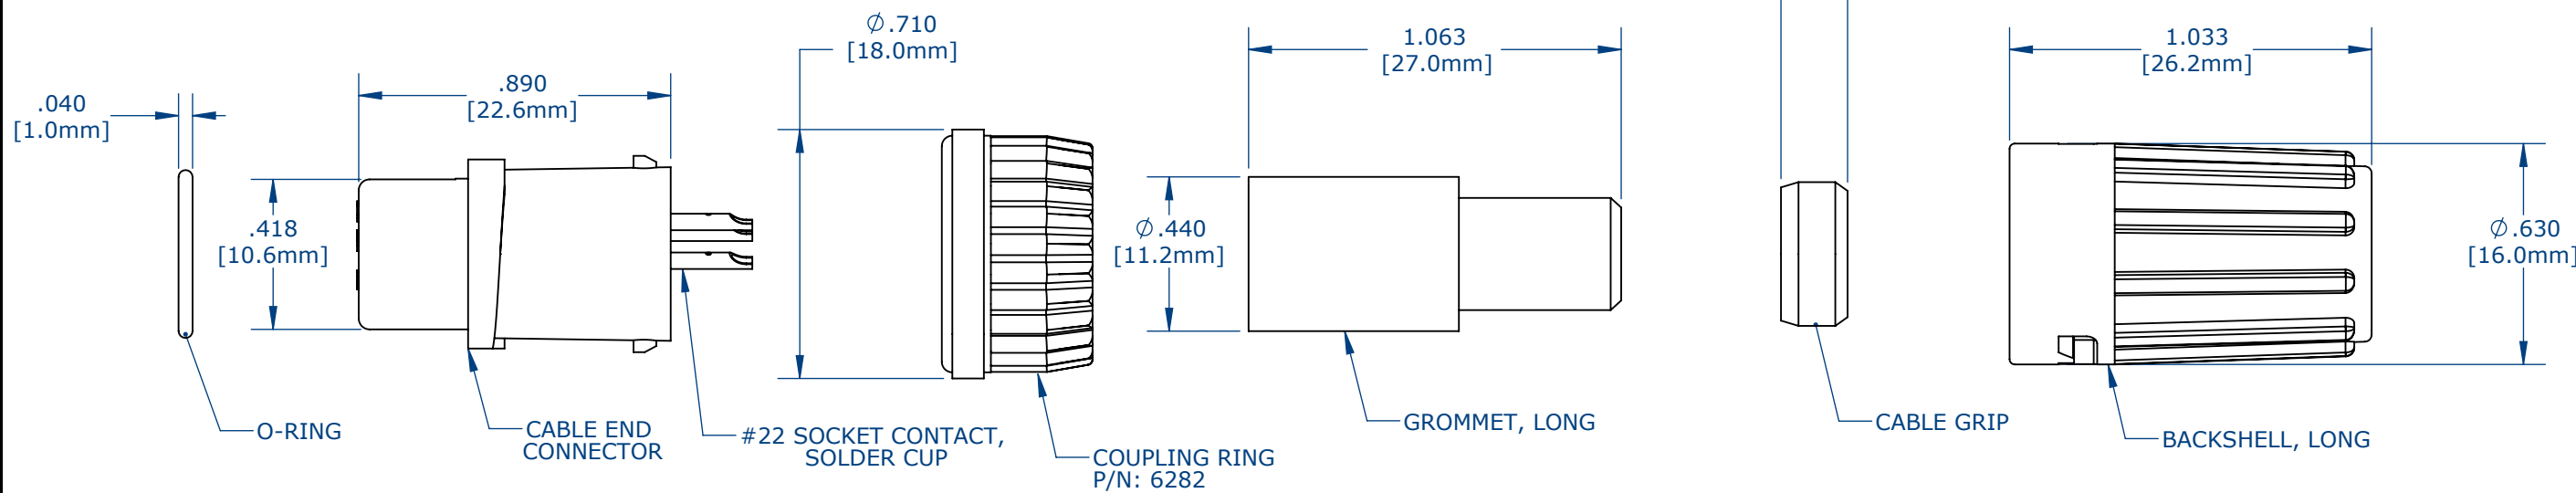

CUSTOMER PRINT

PART NUMBER: X6882-10SG-522

NOTES:

- CONTACTS ARE ASSEMBLED INTO CONNECTOR.
- PARTS ARE TO BE BULK PACKED.
- ALL DIMENSIONS ARE FOR REFERENCE ONLY.

ASSEMBLY P/N	CABLE O.D
W6882-10SG-522	0.220 - 0.250
W6882-10SG-528	0.265 - 0.285

NO. OF CONTACTS — GROMMET SIZE

FRONT VIEW

ASSEMBLED KIT VIEW

WIRE VIEW

ASSEMBLED KIT FOR CUSTOMER REFERENCE

CUSTOMER DRAWING

WIRE COLOR CODE (REF)									
POS. 1	POS. 2	POS. 3	POS. 4	POS. 5	POS. 6	POS. 7	POS. 8	POS. 9	POS.10

APPROVED BY: _____

DATE: _____

0A	AM	04/05/16	FIRST DRAWN
REV.	INIT.	DATE	DESCRIPTION
<small>ALL INFORMATION ILLUSTRATED IS THE PROPERTY OF "CONXALL CORPORATION." UNAUTHORIZED DUPLICATION OR DISTRIBUTION OF THIS DOCUMENT IS PROHIBITED.</small>		<small>ORIG. DRAWN BY: DATE:</small> AM 04/05/16	601 E. WILDWOOD VILLA PARK, IL 60181
<small>ALL UNITS ARE IN FEET, INCHES, FRACTION OF INCHES AND DECIMALS.</small>		<small>CHECKED BY:</small> _____	
<small>UNLESS OTHERWISE SPECIFIED TOLERANCES: 3 PLACE DECIMALS ±.005 ANGLES ±1° FRACTIONS ±1/16</small>		<small>APPROVED BY:</small> _____	TITLE: CABLE CONNECTOR, KIT (10) #22 SOCKET CONTACT, SOLDER LONG BACKSHELL, MINI-CON-X STANDARD PRODUCT
<small>FILE:</small> _____	<small>SCALE</small> NTS	<small>SIZE</small> B	<small>SHEET</small> 1 OF 1
<small>— CRITICAL CHARACTERISTIC FLAG PER SPEC. XXXX</small>	<small>DIRECTORY:</small> SLW	<small>PART NUMBER:</small> W6882-10SG-5XX	<small>REV</small> 0A