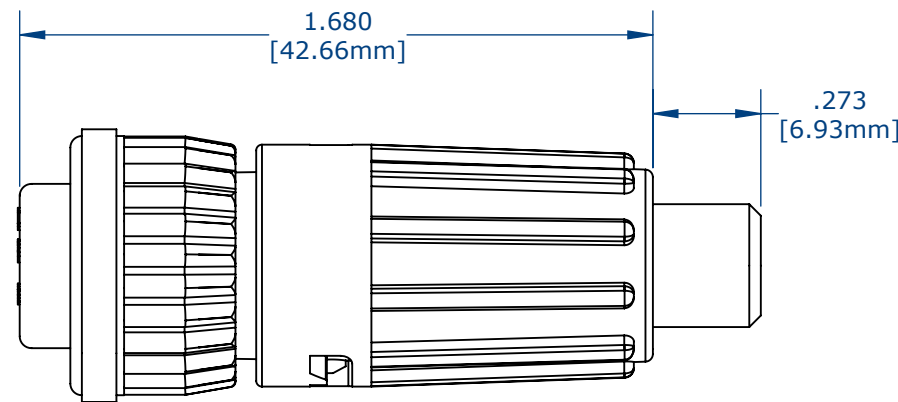

CUSTOMER PRINT

PART NUMBER: X6882-10SG-522

NOTES:

- CONTACTS ARE ASSEMBLED INTO CONNECTOR.
- PARTS ARE TO BE BULK PACKED.
- ALL DIMENSIONS ARE FOR REFERENCE ONLY.

ASSEMBLY P/N	CABLE O.D
W6882-10SG-522	0.220 - 0.250
W6882-10SG-528	0.265 - 0.285

NO. OF CONTACTS — GROMMET SIZE

FRONT VIEW

ASSEMBLED KIT VIEW

WIRE VIEW

ASSEMBLED KIT FOR CUSTOMER REFERENCE

CUSTOMER DRAWING

WIRE COLOR CODE (REF)									
POS. 1	POS. 2	POS. 3	POS. 4	POS. 5	POS. 6	POS. 7	POS. 8	POS. 9	POS.10

APPROVED BY: _____

DATE: _____

0A	AM	04/05/16	FIRST DRAWN
REV.	INIT.	DATE	DESCRIPTION
<small>ALL INFORMATION ILLUSTRATED IS THE PROPERTY OF "CONXALL CORPORATION." UNAUTHORIZED DUPLICATION OR DISTRIBUTION OF THIS DOCUMENT IS PROHIBITED.</small>		<small>ORIG. DRAWN BY: DATE:</small> AM 04/05/16	601 E. WILDWOOD VILLA PARK, IL 60181
<small>ALL UNITS ARE IN FEET, INCHES, FRACTION OF INCHES AND DECIMALS.</small>		<small>CHECKED BY:</small> _____	
<small>UNLESS OTHERWISE SPECIFIED TOLERANCES: 3 PLACE DECIMALS ±.005 ANGLES ±1° FRACTIONS ±1/16</small>		<small>APPROVED BY:</small> _____	TITLE: CABLE CONNECTOR, KIT (10) #22 SOCKET CONTACT, SOLDER LONG BACKSHELL, MINI-CON-X STANDARD PRODUCT
<small>FILE:</small> _____	<small>SCALE</small> NTS	<small>SIZE</small> B	<small>SHEET</small> 1 OF 1
<small>— CRITICAL CHARACTERISTIC FLAG PER SPEC. XXXX</small>	<small>DIRECTORY:</small> SLW	<small>PART NUMBER:</small> W6882-10SG-5XX	<small>REV</small> 0A