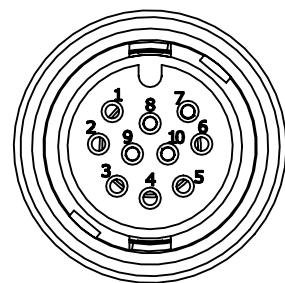

CUSTOMER PRINT

PART NUMBER: X6882-10SG-522

NOTES:

- CONTACTS ARE ASSEMBLED INTO CONNECTOR.
- PARTS ARE TO BE BULK PACKED.
- ALL DIMENSIONS ARE FOR REFERENCE ONLY.

ASSEMBLY P/N	CABLE O.D
W6882-10SG-522	0.220 - 0.250
W6882-10SG-528	0.265 - 0.285

NO. OF CONTACTS — GROMMET SIZE

FRONT VIEW

ASSEMBLED KIT VIEW

WIRE VIEW

ASSEMBLED KIT FOR CUSTOMER REFERENCE

CUSTOMER DRAWING

WIRE COLOR CODE (REF)									
POS. 1	POS. 2	POS. 3	POS. 4	POS. 5	POS. 6	POS. 7	POS. 8	POS. 9	POS.10

APPROVED BY: _____

DATE: _____

0A	AM	04/05/16	FIRST DRAWN
REV.	INIT.	DATE	DESCRIPTION
<small>ALL INFORMATION ILLUSTRATED IS THE PROPERTY OF "CONXALL CORPORATION." UNAUTHORIZED DUPLICATION OR DISTRIBUTION OF THIS DOCUMENT IS PROHIBITED.</small>		<small>ORIG. DRAWN BY: DATE:</small> AM 04/05/16	601 E. WILDWOOD VILLA PARK, IL 60181
<small>ALL UNITS ARE IN FEET, INCHES, FRACTION OF INCHES AND DECIMALS.</small>		<small>CHECKED BY:</small> _____	
<small>UNLESS OTHERWISE SPECIFIED TOLERANCES: 3 PLACE DECIMALS ±.005 ANGLES ±1° FRACTIONS ±1/16</small>		<small>APPROVED BY:</small> _____	TITLE: CABLE CONNECTOR, KIT (10) #22 SOCKET CONTACT, SOLDER LONG BACKSHELL, MINI-CON-X STANDARD PRODUCT
<small>FILE:</small> _____	<small>SCALE</small> NTS	<small>SIZE</small> B	<small>SHEET</small> 1 OF 1
<small>— CRITICAL CHARACTERISTIC FLAG PER SPEC. XXXX</small>	<small>DIRECTORY:</small> SLW	<small>PART NUMBER:</small> W6882-10SG-5XX	<small>REV</small> 0A