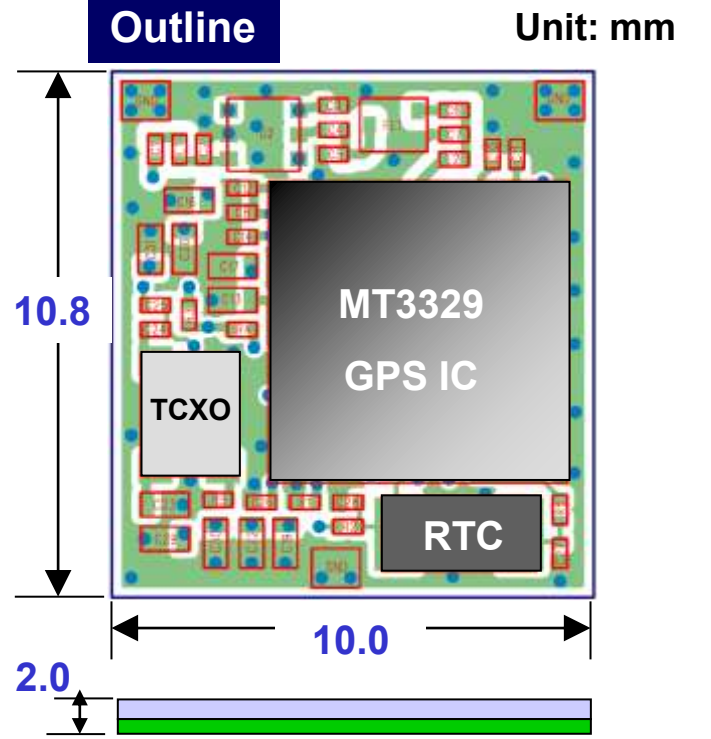

Outline

Note: The above PRELIMINARY data are not guaranteed and are subject to change without notice.