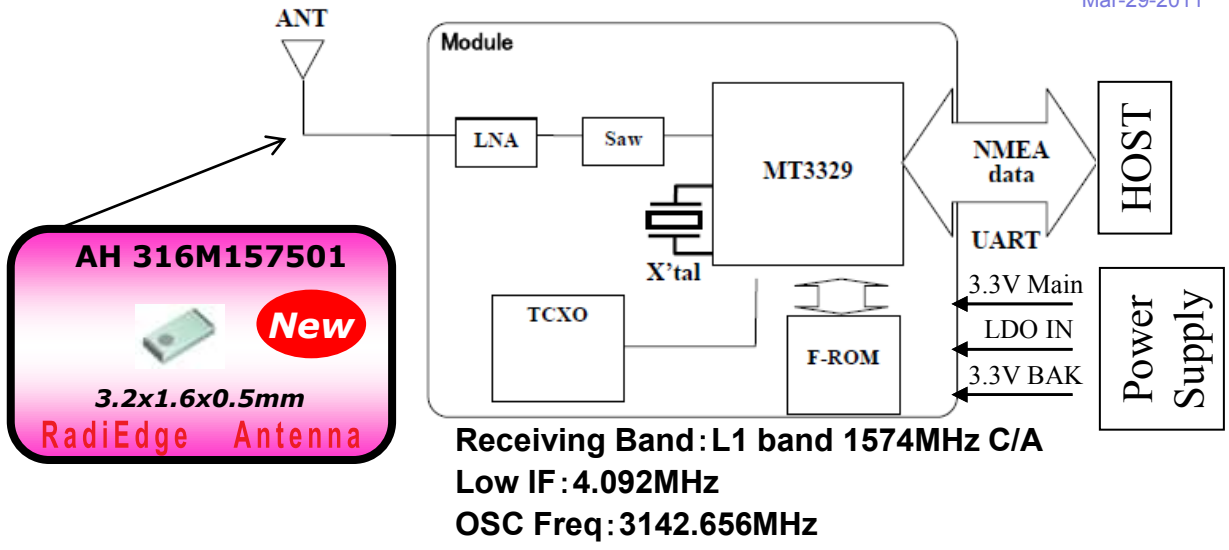

GPS: PCB MT3329 Module – NMEA Output w/TCXO, w/RTC

Features GYSFFMAXX

- ◆ GPS Performance : NMEA Output
- ◆ Re-acquisition Sensitivity : -162dBm
- ◆ Tracking Sensitivity : -164dBm
- ◆ TTFF (Time To First Fix) : 1Sec @-130dBm
- ◆ A-GPS support
- ◆ SBAS, Extended Ephemeris support (BEE,EPO)
- ◆ Interface : UART, USB, SPI
- ◆ Built-in High accuracy TCXO :0.5 ppm (16.368MHz)
- ◆ Built-in Ultra Low Noise AMP :0.7dB Noise Figure
- ◆ Built-in RTC : 32.768kHz
- ◆ Small Outline: 10.8 x 10.0 x 2.0(Max) mm
- ◆ Package: Metal case package
- ◆ RoHS Conformity

Preliminary Block Diagram

General Electrical Specification

No	Parameter	Symbol	Spec			Unit	Remark	
			Min	Typ	Max			
1	Frequency	Fc		1575.42		MHz	C/A code	
2	Intermediate frequency	IF		4.092		MHz		
3	Image Rejection Ratio	IRR		30		dB		
4	VCO Oscillation Frequency	Fosc		3142.656		MHz		
5	Noise Figure	NF		1.0	1.6	dB		
			Hs1	-160	-157		Hot start sensitivity	
			Ws1	-147	-144		Warm start sensitivity	
			Cs1	-145	-142		Cold start sensitivity	
6	Sensitivity 1		Ts1	-164	-161	dBm	Tracking sensitivity	
			Ht1	1.2	2.0		sec	Hot start @-135dBm *1
			Wt1	34	45			Warm start@-135dBm *2
			Ct1	39	50			Cold start @-135dBm *3
7	TTFF 1		Ha1	2	10	m		Hot start @-135dBm
			Wa1	2	10		Warm start@-135dBm	
			Ca1	2	10		Cold start @-135dBm	
							C/N=36dB Typ	