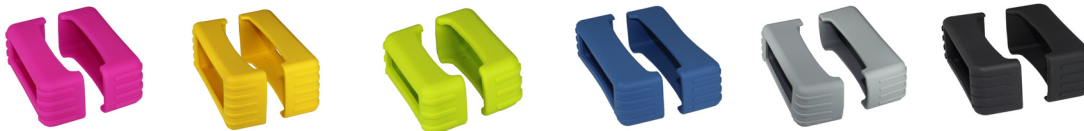

TAKACHI

SPECIFICATION

Materials	Lid & base high impact ABS Black: UL94-HB White: UL94-V0/UL94-V1
Operating temperature	-10°C to +60°C
Standard colours	Black & white
Standard unit includes:	Lid and Base, self-tapping screw

BLACK	WHITE	LENGTH	WIDTH	HEIGHT
CUE8201BK	CUE8201WH*	50mm	35mm	20mm
CUE8202BK	CUE8202WH*	60mm	35mm	20mm
CUE8203BK	CUE8203WH*	80.3mm	40.3mm	20mm
CUE8204BK	CUE8204WH*	70mm	50mm	15mm
CUE8205BK	CUE8205WH*	70mm	50mm	27.5mm
CUE8206BK	CUE8206WH*	70mm	50mm	40mm
CUE8207BK	CUE8207WH*	90mm	45mm	25mm
CUE8208BK	CUE8208WH	105mm	70mm	20mm
CUE8209BK	CUE8209WH	105mm	70mm	35mm
CUE8210BK	CUE8210WH	105mm	70mm	50mm
CUE8211BK	CUE8211WH	130mm	65mm	25.8mm
CUE8212BK	CUE8212WH	130mm	65mm	50.1mm
CUE8213BK	CUE8213WH	80mm	80mm	20mm
CUE8214BK	CUE8214WH	80mm	80mm	40mm
CUE8215BK	CUE8215WH	170mm	85.5mm	35.5mm
CUE8216BK	CUE8216WH	170mm	85.5mm	60.5mm
CUE8217BK	CUE8217WH	220mm	110mm	45.3mm
CUE8218BK	CUE8218WH	220mm	110mm	75.3mm
CUE8219BK	CUE8219WH	125mm	125mm	25mm
CUE8220BK	CUE8220WH	125mm	125mm	45mm
CUE8221BK	CUE8221WH	175mm	125mm	25mm
CUE8222BK	CUE8222WH	175mm	125mm	45mm
CUE8223BK	CUE8223WH	175mm	125mm	65mm

*UL94-V1

Rubber Boots

- Flexible open faced removable silicon rubber boot
- Fits tightly over base, sides and around edges of lid
- Available in nine sizes and six colours, suits boxes: 11, 12, 15, 16, 17, 18, 19, 20, 21, 22, 23