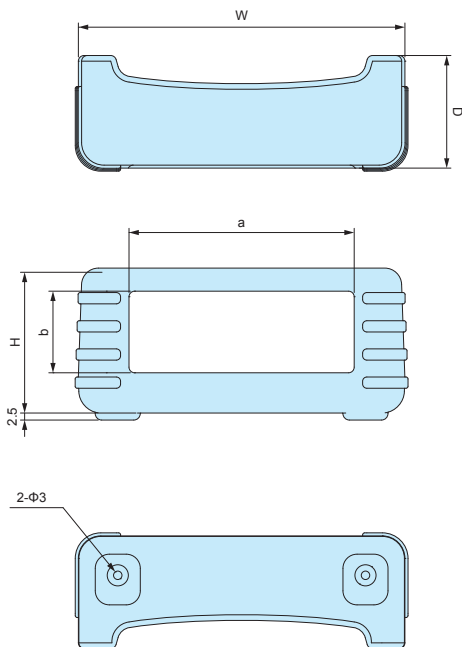

TWSC SERIES SILICONE PROTECTOR for TW•TWN

Color Type

- Silicone Protector for TW • TWN series. Selectable in 6 colors.
- Please select a model based on the suitable plastic case as listed below. The silicone protector is a set of 2 pcs.
- Custom color is available from 500 pairs per order. Please specify the **PANTONE®** color number or provide your sample color.

■ DXF/DWG/PDF drawings available on our website.

APPLICATION EXAMPLE

Wi-Fi DIRECT DATA LOGGER

Product by Tkcc (Japan)

Components

Part name	Pcs	Material	Color / Finish
Silicone protector	1 set (2 pcs)	Silicone	Pink • Yellow • Green • Navy • Light gray • Black
Self tapping screw	4	Steel M3-20	Black trivalent chromate

Product no. / Dimensions

■ Please suffix color code at the end of the product number.

Product no.	W	H	D	a	b	c	d	e	f	g	h	Suitable case	Weight (g)
TWSC 7-3□	71	32	27	52	13.5	3.2	3.3	12	47	12	15	TW / TWN 7-3-13	41
TWSC 7-5□	71	56	27	52	37.5	3.15	3.1	12	47	12	15	TW / TWN 7-5-13	47.5
TWSC 9-4□	91.5	41.5	33	67	22	3.1	3.15	13	65.5	13	20	TW / TWN 9-4-17	60
TWSC 9-6□	91.5	66.5	33	67	46.5	3.2	3.3	13	65.5	13	20	TW / TWN 9-6-17	75
TWSC11-5□	116	51.5	40	80	29	3.25	3.3	14	88	14	26	TW / TWN11-5-22	102.5
TWSC11-8□	116	81.5	40	80	58	3.2	3.3	14	88	14	26	TW / TWN11-8-22	122
TWSC13-3□	131	31	38	101	13	3.15	3.2	13	105	13	25	TW / TWN13-3-13 TW / TWN13-3-18	87
TWSC13-5□	131	51	38	101	29.5	3.3	3.3	13	105	13	25	TW / TWN13-5-13 TW / TWN13-5-18	104
TWSC13-7□	131	71	38	101	48.5	3.3	3.3	13	105	13	25	TW / TWN13-7-18	117