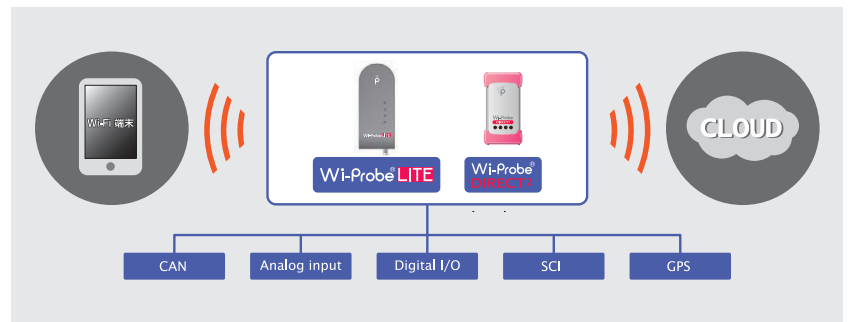

■ DXF/DWG/PDF drawings available on our website.

APPLICATION EXAMPLE

Wi-Fi DIRECT DATA LOGGER

Product by Tkcc (Japan)

Components

Part name	Pcs	Material	Color / Finish
Silicone protector	1 set (2 pcs)	Silicone	Pink • Yellow • Green • Navy • Light gray • Black
Self tapping screw	4	Steel M3-20	Black trivalent chromate