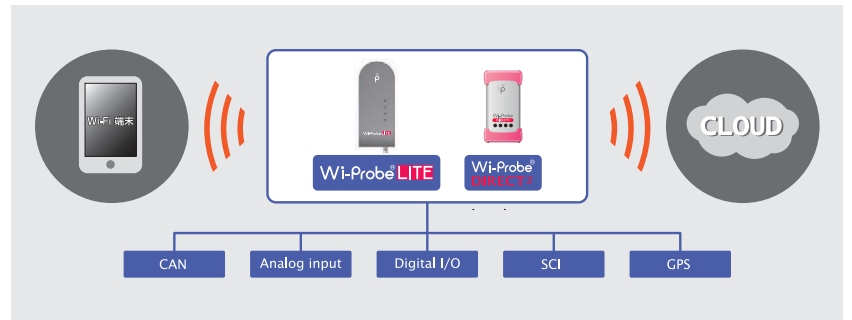

■ DXF/DWG/PDF drawings available on our website.

APPLICATION EXAMPLE

Wi-Fi DIRECT DATA LOGGER

Product by Tkcc (Japan)

Components

Part name	Pcs	Material	Color / Finish
Silicone protector	1 set (2 pcs)	Silicone	Pink • Yellow • Green • Navy • Light gray • Black
Self tapping screw	4	Steel M3-20	Black trivalent chromate