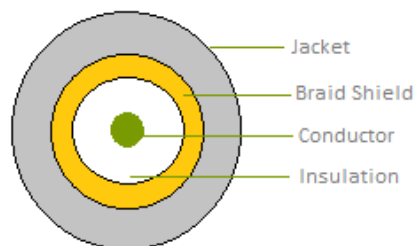

SPECIFICATION

Part No. : **CAB.0114**

Product Name : Taoglas Cable Assembly
SMA(F) Bulkhead Straight to
SMA(M) Plug Straight
with 75mm RG-174 cable

Photo :

1.0 Cable Insertion Loss

2.0 RG-174 Cable Specification

2.1 Drawing – Cross Section

2.2 Structure and Dimensions

2.3 Electrical & Physical Specification

1	Temperature rating:	80°C
2	Voltage Rating:	30V
3	Insulation Resistance:	10MΩ-Km (Min) at 20°C dc 500V(EIA-364-21)
4	Conductor Resistance:	20°C 26 AWG: 148.96 Ω/Km (Max)
5	Capacitance:	30.8pf/ft
6	Dielectric Strength	AC 500V/1 minute no breakdown (EIA-364-20)
7	Impedance:	10MHz~3GHz 50 ± 5 Ω
8	Standard Attenuation:	100MHz 8.4 dB/100ft
		200MHz 12.5 dB/100ft
		400MHz 19.0 dB/100ft
		900MHz 31.0 dB/100ft
		1GHz 34.0 dB/100ft
		1.8GHz 49.4 dB/100ft
		2.34GHz 53.0 dB/100ft