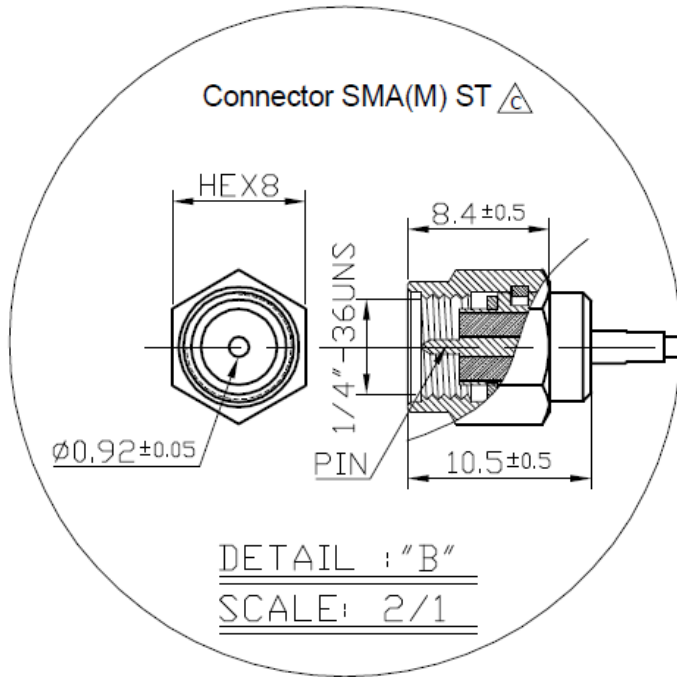

3.2 Connectors