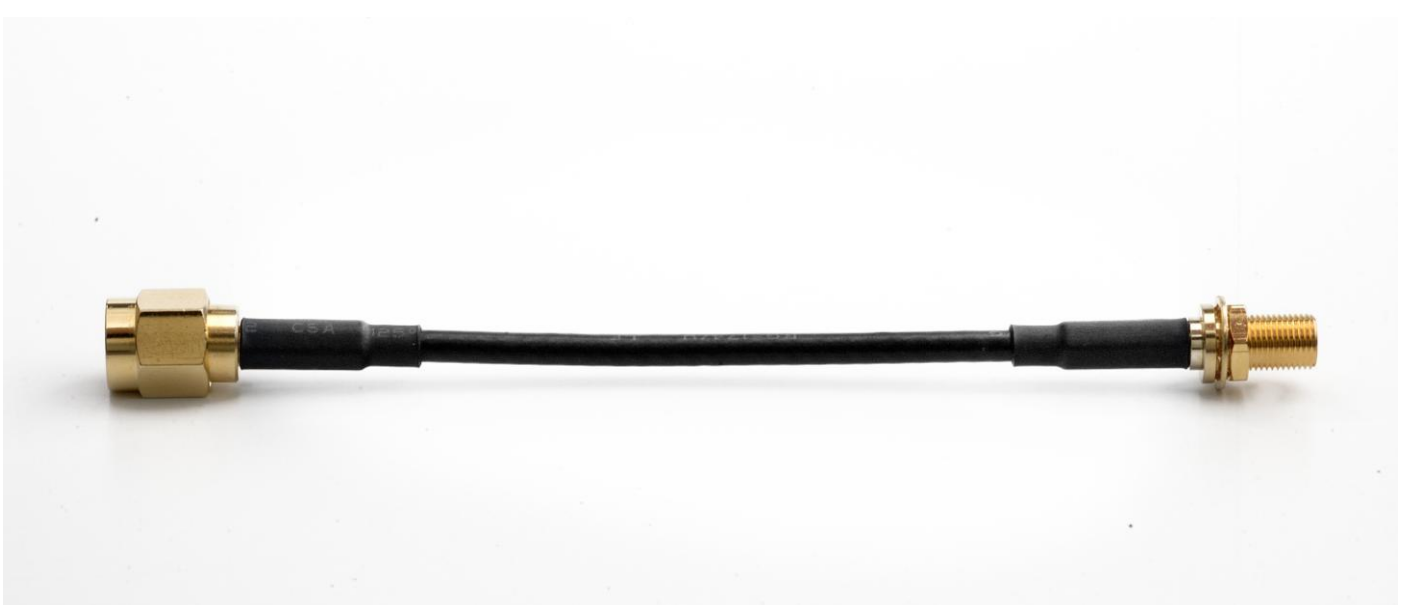

SPECIFICATION

Part No. : **CAB.0114**

Product Name : Taoglas Cable Assembly
SMA(F) Bulkhead Straight to
SMA(M) Plug Straight
with 75mm RG-174 cable

Photo :

1.0 Cable Insertion Loss

2.0 RG-174 Cable Specification

2.1 Drawing – Cross Section

2.2 Structure and Dimensions

2.3 Electrical & Physical Specification

1	Temperature rating:	80°C
2	Voltage Rating:	30V
3	Insulation Resistance:	10MΩ-Km (Min) at 20°C dc 500V(EIA-364-21)
4	Conductor Resistance:	20°C 26 AWG: 148.96 Ω/Km (Max)
5	Capacitance:	30.8pf/ft
6	Dielectric Strength	AC 500V/1 minute no breakdown (EIA-364-20)
7	Impedance:	10MHz~3GHz 50 ± 5 Ω
8	Standard Attenuation:	100MHz 8.4 dB/100ft
		200MHz 12.5 dB/100ft
		400MHz 19.0 dB/100ft
		900MHz 31.0 dB/100ft
		1GHz 34.0 dB/100ft
		1.8GHz 49.4 dB/100ft
		2.34GHz 53.0 dB/100ft

3.0 Technical Drawing

3.1 CAB.0114

	Name	Material	Finish	QTY
1	SMA(F) Bulk Head ST	Brass	Gold	1
2	RG174	PVC Jacket	Black	1
3	SMA(M) ST	Brass	Gold	1
4	Heat Shrink Tube	PE	Black	2
5	Washer	Brass	Gold	1
6	Nut	Brass	Gold	1