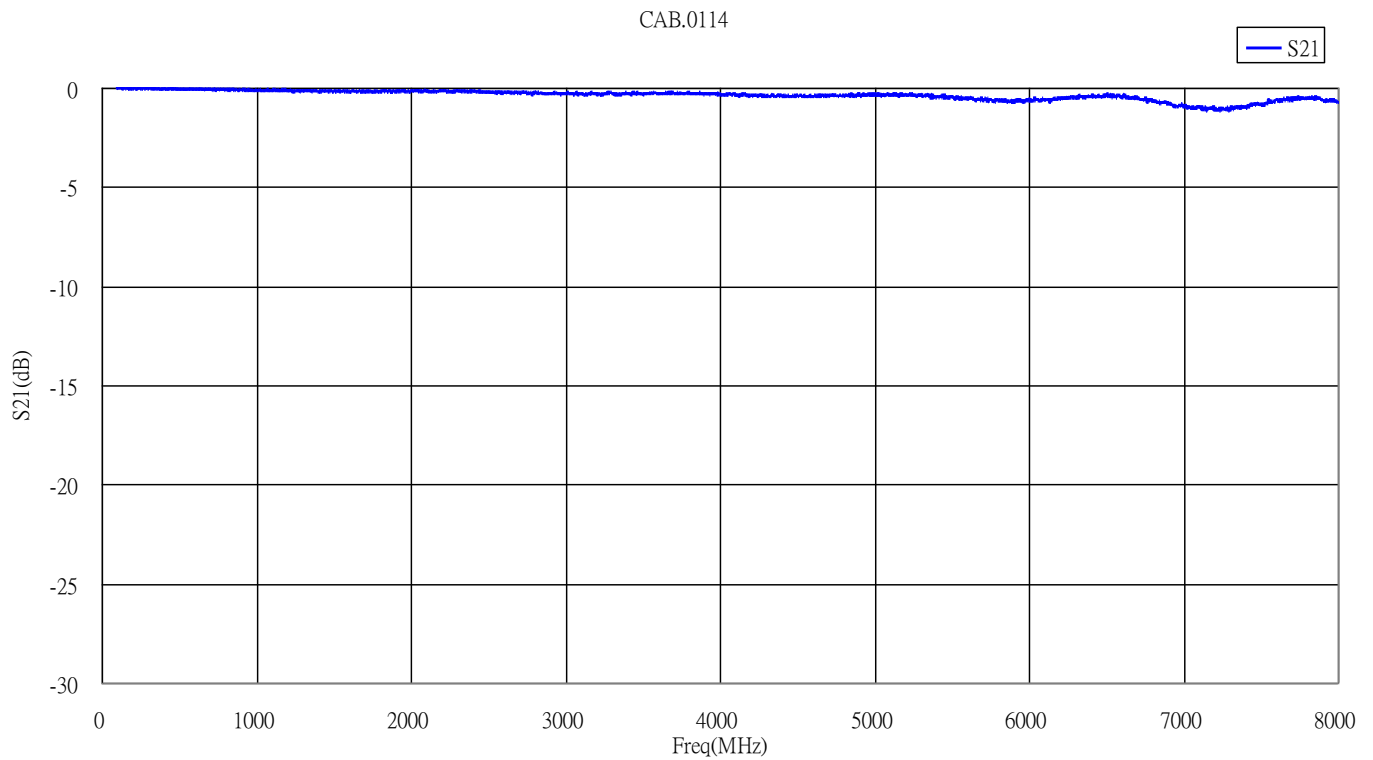

SPECIFICATION

Part No. : **CAB.0114**

Product Name : Taoglas Cable Assembly
SMA(F) Bulkhead Straight to
SMA(M) Plug Straight
with 75mm RG-174 cable

Photo :

1.0 Cable Insertion Loss

2.0 RG-174 Cable Specification

2.1 Drawing – Cross Section

2.2 Structure and Dimensions

2.3 Electrical & Physical Specification

1	Temperature rating:	80°C
2	Voltage Rating:	30V
3	Insulation Resistance:	10MΩ-Km (Min) at 20°C dc 500V(EIA-364-21)
4	Conductor Resistance:	20°C 26 AWG: 148.96 Ω/Km (Max)
5	Capacitance:	30.8pf/ft
6	Dielectric Strength	AC 500V/1 minute no breakdown (EIA-364-20)
7	Impedance:	10MHz~3GHz 50 ± 5 Ω
8	Standard Attenuation:	100MHz 8.4 dB/100ft
		200MHz 12.5 dB/100ft
		400MHz 19.0 dB/100ft
		900MHz 31.0 dB/100ft
		1GHz 34.0 dB/100ft
		1.8GHz 49.4 dB/100ft
		2.34GHz 53.0 dB/100ft