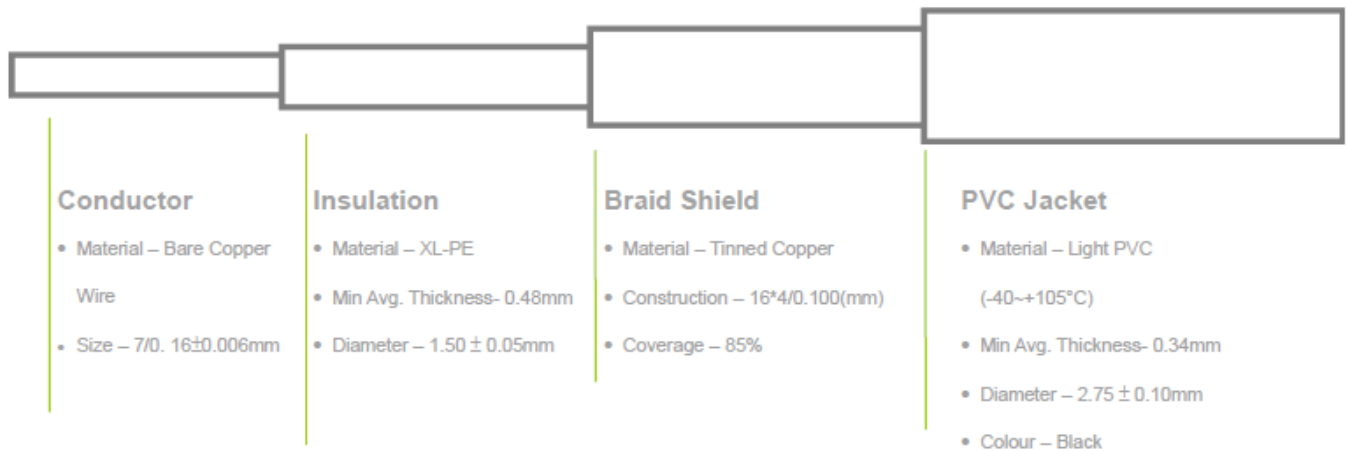

SPECIFICATION

Part No. : **CAB.0114**

Product Name : Taoglas Cable Assembly
SMA(F) Bulkhead Straight to
SMA(M) Plug Straight
with 75mm RG-174 cable

Photo :

1.0 Cable Insertion Loss

2.0 RG-174 Cable Specification

2.1 Drawing – Cross Section

2.2 Structure and Dimensions

2.3 Electrical & Physical Specification

1	Temperature rating:	80°C
2	Voltage Rating:	30V
3	Insulation Resistance:	10MΩ-Km (Min) at 20°C dc 500V(EIA-364-21)
4	Conductor Resistance:	20°C 26 AWG: 148.96 Ω/Km (Max)
5	Capacitance:	30.8pf/ft
6	Dielectric Strength	AC 500V/1 minute no breakdown (EIA-364-20)
7	Impedance:	10MHz~3GHz 50 ± 5 Ω
8	Standard Attenuation:	100MHz 8.4 dB/100ft
		200MHz 12.5 dB/100ft
		400MHz 19.0 dB/100ft
		900MHz 31.0 dB/100ft
		1GHz 34.0 dB/100ft
		1.8GHz 49.4 dB/100ft
		2.34GHz 53.0 dB/100ft