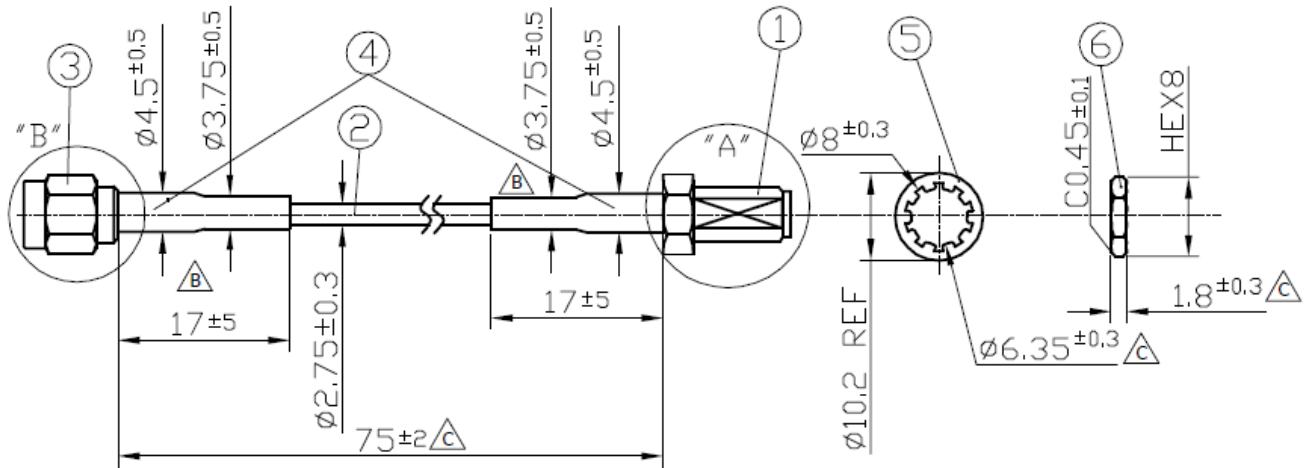

SPECIFICATION

Part No. : **CAB.0114**

Product Name : Taoglas Cable Assembly
SMA(F) Bulkhead Straight to
SMA(M) Plug Straight
with 75mm RG-174 cable

Photo :

1.0 Cable Insertion Loss

2.0 RG-174 Cable Specification

2.1 Drawing – Cross Section

2.2 Structure and Dimensions

2.3 Electrical & Physical Specification

1	Temperature rating:	80°C
2	Voltage Rating:	30V
3	Insulation Resistance:	10MΩ-Km (Min) at 20°C dc 500V(EIA-364-21)
4	Conductor Resistance:	20°C 26 AWG: 148.96 Ω/Km (Max)
5	Capacitance:	30.8pf/ft
6	Dielectric Strength	AC 500V/1 minute no breakdown (EIA-364-20)
7	Impedance:	10MHz~3GHz 50 ± 5 Ω
8	Standard Attenuation:	100MHz 8.4 dB/100ft
		200MHz 12.5 dB/100ft
		400MHz 19.0 dB/100ft
		900MHz 31.0 dB/100ft
		1GHz 34.0 dB/100ft
		1.8GHz 49.4 dB/100ft
		2.34GHz 53.0 dB/100ft

3.0 Technical Drawing

3.1 CAB.0114

	Name	Material	Finish	QTY
1	SMA(F) Bulk Head ST	Brass	Gold	1
2	RG174	PVC Jacket	Black	1
3	SMA(M) ST	Brass	Gold	1
4	Heat Shrink Tube	PE	Black	2
5	Washer	Brass	Gold	1
6	Nut	Brass	Gold	1