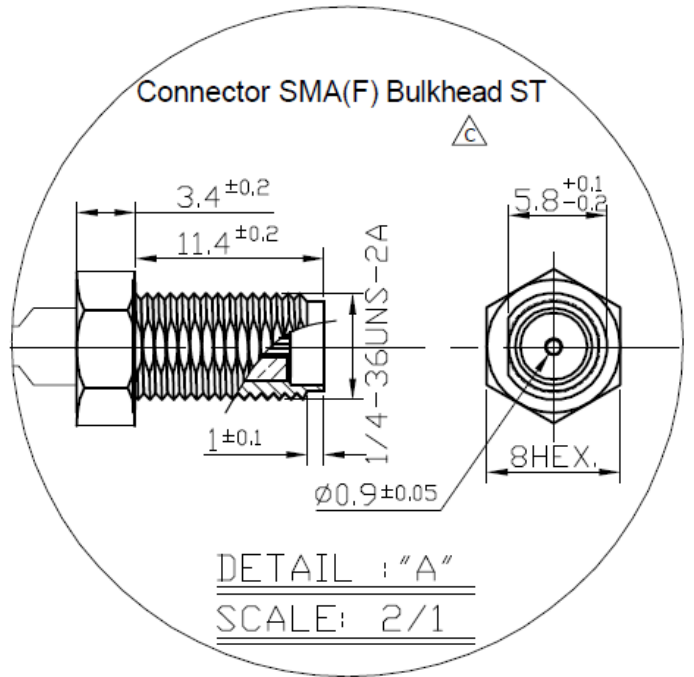

3.2 Connectors