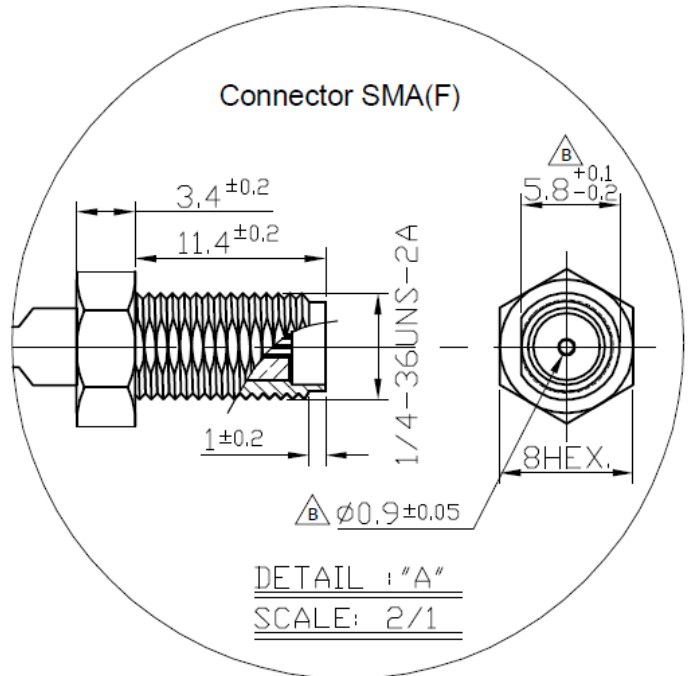

SPECIFICATION

Part No. : **CAB.0130**

Product Name : Taoglas Cable Assembly
SMA(F) Bulkhead Straight to
MCX(M) Plug Straight
with 75mm RG-174 cable

Photo :

1.0 Cable Insertion Loss

2.0 RG-174 Cable Specification

2.1 Drawing – Cross Section

2.2 Structure and Dimensions

2.3 Electrical & Physical Specification

1	Temperature rating:	80°C
2	Voltage Rating:	30V
3	Insulation Resistance:	10MΩ-Km (Min) at 20°C dc 500V(EIA-364-21)
4	Conductor Resistance:	20°C 26 AWG: 148.96 Ω/Km (Max)
5	Capacitance:	30.8pf/ft
6	Dielectric Strength	AC 500V/1 minute no breakdown (EIA-364-20)
7	Impedance:	10MHz~3GHz 50 ± 5 Ω
8	Standard Attenuation:	100MHz 8.4 dB/100ft
		200MHz 12.5 dB/100ft
		400MHz 19.0 dB/100ft
		900MHz 31.0 dB/100ft
		1GHz 34.0 dB/100ft
		1.8GHz 49.4 dB/100ft
		2.34GHz 53.0 dB/100ft

3.0 Technical Drawing

3.1 CAB.0130

	Name	Material	Finish	QTY
1	SMA(F) Bulk Head ST	Brass	Gold	1
2	RG174	PVC Jacket	Black	1
3	MCX(M)	Brass	Gold	1
4	Heat Shrink Tube	PE	Black	2
5	Washer	Brass	Gold	1
6	Nut	Brass	Gold	1

3.2 Connectors

3.3 Recommended Mounting Hole – SMA(F) Bulkhead

X-ON Electronics

Largest Supplier of Electrical and Electronic Components

Click to view similar products for [RF Cable Assemblies](#) category: