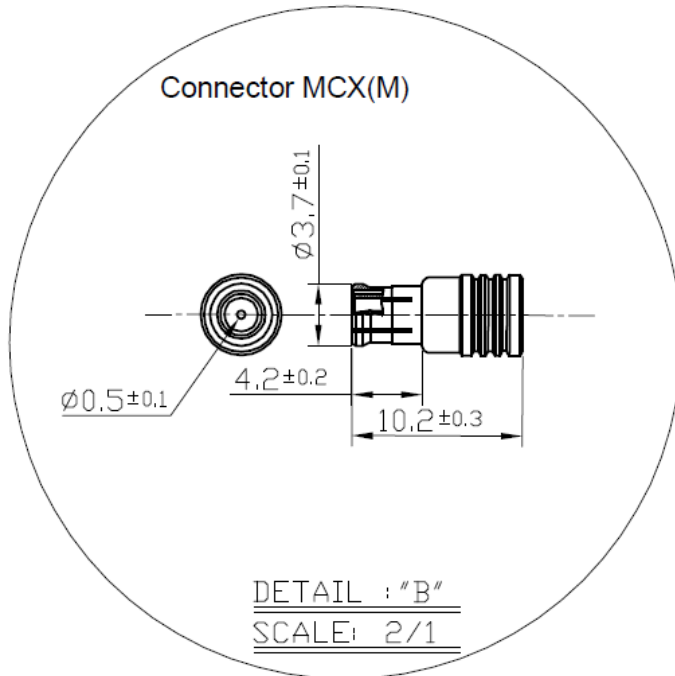

3.2 Connectors