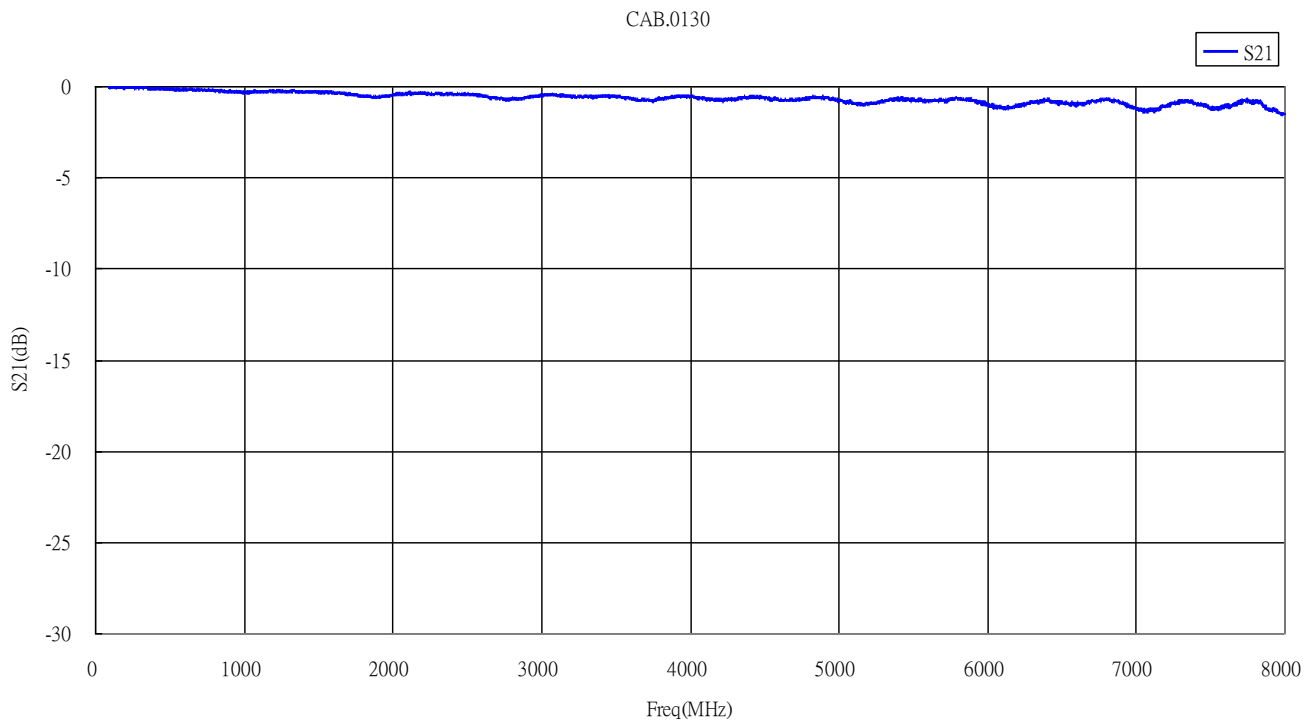

SPECIFICATION

Part No. : **CAB.0130**

Product Name : Taoglas Cable Assembly
SMA(F) Bulkhead Straight to
MCX(M) Plug Straight
with 75mm RG-174 cable

Photo :

1.0 Cable Insertion Loss

2.0 RG-174 Cable Specification

2.1 Drawing – Cross Section

2.2 Structure and Dimensions

2.3 Electrical & Physical Specification

1	Temperature rating:	80°C
2	Voltage Rating:	30V
3	Insulation Resistance:	10MΩ-Km (Min) at 20°C dc 500V(EIA-364-21)
4	Conductor Resistance:	20°C 26 AWG: 148.96 Ω/Km (Max)
5	Capacitance:	30.8pf/ft
6	Dielectric Strength	AC 500V/1 minute no breakdown (EIA-364-20)
7	Impedance:	10MHz~3GHz 50 ± 5 Ω
8	Standard Attenuation:	100MHz 8.4 dB/100ft
		200MHz 12.5 dB/100ft
		400MHz 19.0 dB/100ft
		900MHz 31.0 dB/100ft
		1GHz 34.0 dB/100ft
		1.8GHz 49.4 dB/100ft
		2.34GHz 53.0 dB/100ft