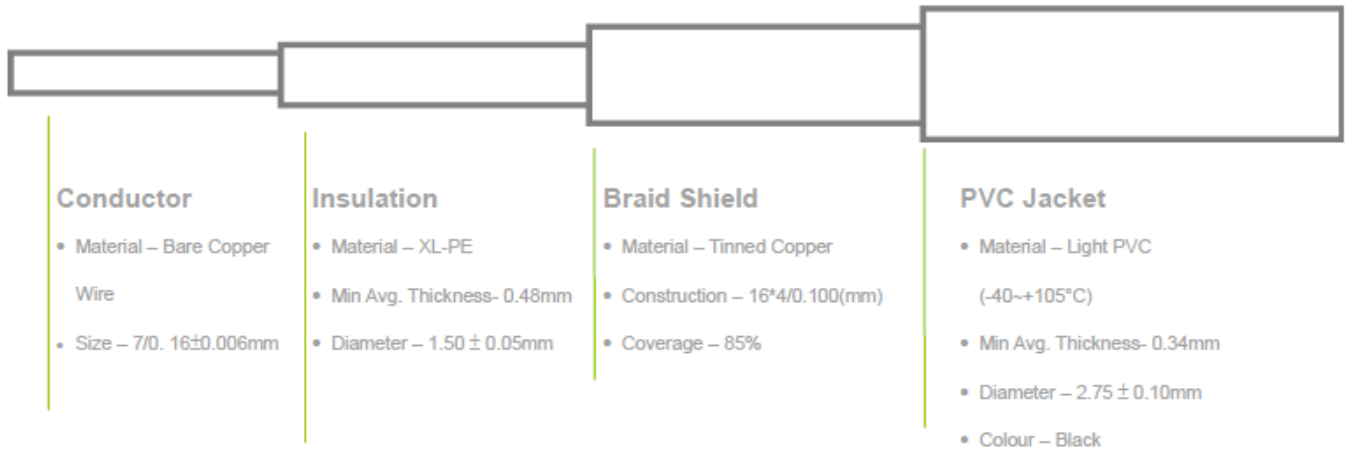

SPECIFICATION

Part No. : **CAB.0130**

Product Name : Taoglas Cable Assembly
SMA(F) Bulkhead Straight to
MCX(M) Plug Straight
with 75mm RG-174 cable

Photo :

1.0 Cable Insertion Loss

2.0 RG-174 Cable Specification

2.1 Drawing – Cross Section

2.2 Structure and Dimensions

2.3 Electrical & Physical Specification

1	Temperature rating:	80°C
2	Voltage Rating:	30V
3	Insulation Resistance:	10MΩ-Km (Min) at 20°C dc 500V(EIA-364-21)
4	Conductor Resistance:	20°C 26 AWG: 148.96 Ω/Km (Max)
5	Capacitance:	30.8pf/ft
6	Dielectric Strength	AC 500V/1 minute no breakdown (EIA-364-20)
7	Impedance:	10MHz~3GHz 50 ± 5 Ω
8	Standard Attenuation:	100MHz 8.4 dB/100ft
		200MHz 12.5 dB/100ft
		400MHz 19.0 dB/100ft
		900MHz 31.0 dB/100ft
		1GHz 34.0 dB/100ft
		1.8GHz 49.4 dB/100ft
		2.34GHz 53.0 dB/100ft