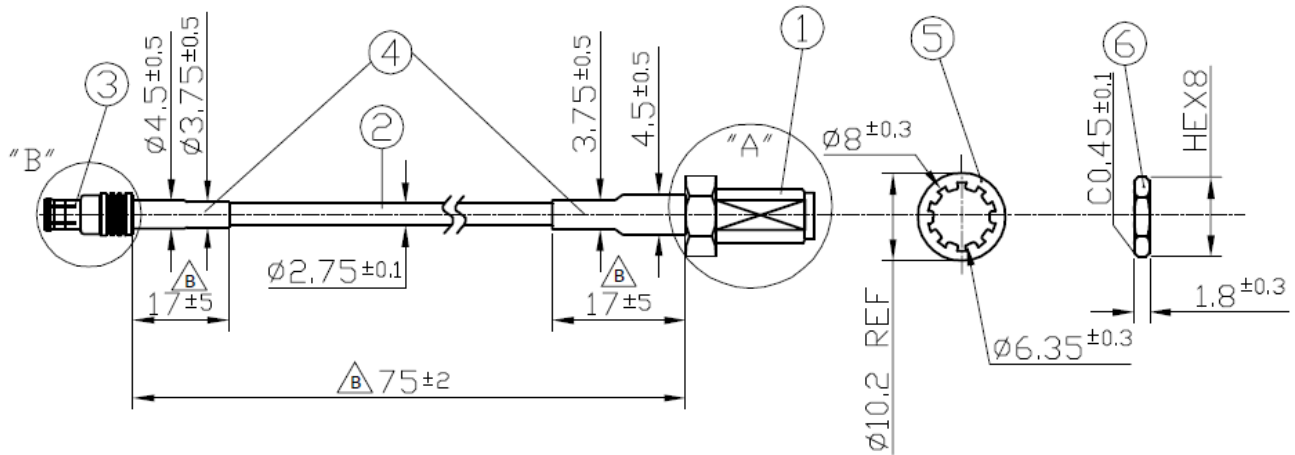

SPECIFICATION

Part No. : **CAB.0130**

Product Name : Taoglas Cable Assembly
SMA(F) Bulkhead Straight to
MCX(M) Plug Straight
with 75mm RG-174 cable

Photo :

1.0 Cable Insertion Loss

2.0 RG-174 Cable Specification

2.1 Drawing – Cross Section

2.2 Structure and Dimensions

2.3 Electrical & Physical Specification

1	Temperature rating:	80°C
2	Voltage Rating:	30V
3	Insulation Resistance:	10MΩ-Km (Min) at 20°C dc 500V(EIA-364-21)
4	Conductor Resistance:	20°C 26 AWG: 148.96 Ω/Km (Max)
5	Capacitance:	30.8pf/ft
6	Dielectric Strength	AC 500V/1 minute no breakdown (EIA-364-20)
7	Impedance:	10MHz~3GHz 50 ± 5 Ω
8	Standard Attenuation:	100MHz 8.4 dB/100ft
		200MHz 12.5 dB/100ft
		400MHz 19.0 dB/100ft
		900MHz 31.0 dB/100ft
		1GHz 34.0 dB/100ft
		1.8GHz 49.4 dB/100ft
		2.34GHz 53.0 dB/100ft

3.0 Technical Drawing

3.1 CAB.0130

	Name	Material	Finish	QTY
1	SMA(F) Bulk Head ST	Brass	Gold	1
2	RG174	PVC Jacket	Black	1
3	MCX(M)	Brass	Gold	1
4	Heat Shrink Tube	PE	Black	2
5	Washer	Brass	Gold	1
6	Nut	Brass	Gold	1