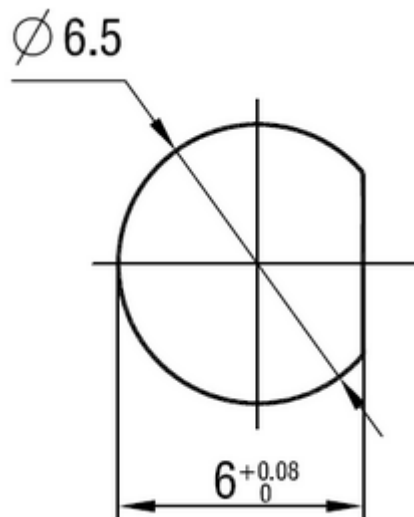

3.3 Recommended Mounting Hole – SMA(F) Bulkhead