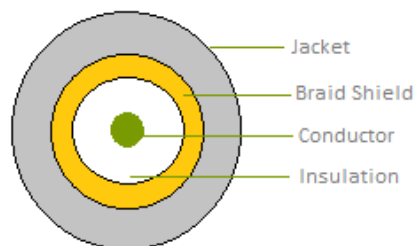

SPECIFICATION

Part No. : **CAB.0130**

Product Name : Taoglas Cable Assembly
SMA(F) Bulkhead Straight to
MCX(M) Plug Straight
with 75mm RG-174 cable

Photo :

1.0 Cable Insertion Loss

2.0 RG-174 Cable Specification

2.1 Drawing – Cross Section

2.2 Structure and Dimensions

2.3 Electrical & Physical Specification

1	Temperature rating:	80°C
2	Voltage Rating:	30V
3	Insulation Resistance:	10MΩ-Km (Min) at 20°C dc 500V(EIA-364-21)
4	Conductor Resistance:	20°C 26 AWG: 148.96 Ω/Km (Max)
5	Capacitance:	30.8pf/ft
6	Dielectric Strength	AC 500V/1 minute no breakdown (EIA-364-20)
7	Impedance:	10MHz~3GHz 50 ± 5 Ω
8	Standard Attenuation:	100MHz 8.4 dB/100ft
		200MHz 12.5 dB/100ft
		400MHz 19.0 dB/100ft
		900MHz 31.0 dB/100ft
		1GHz 34.0 dB/100ft
		1.8GHz 49.4 dB/100ft
		2.34GHz 53.0 dB/100ft