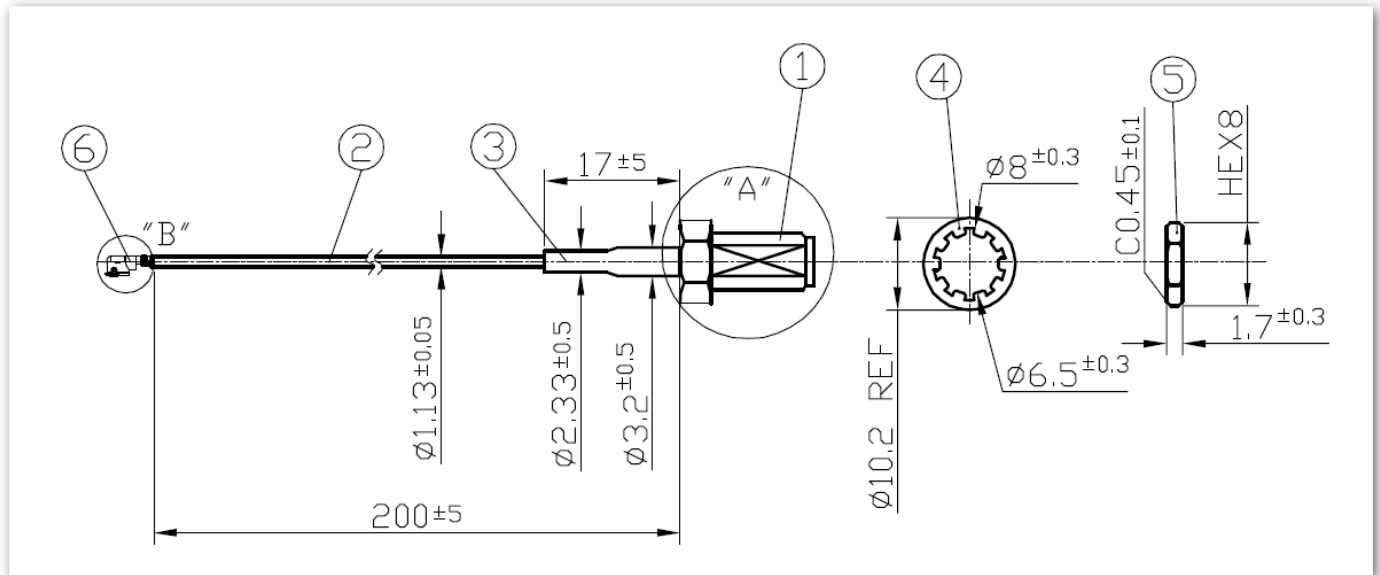

3. Technical Drawing

3.1 CAB.618.C

	Name	Material	Finish	QTY
1	SMA(F) Bulk Head ST	Brass	Gold	1
2	1.13 Coaxial Cable	FEP Jacket	Black	1
3	Heat Shrink Tube	PE	Black	1
4	Washer	Brass	Gold	1
5	Nut	Brass	Gold	1
6	IPEX MHF 1	Brass	Gold	1