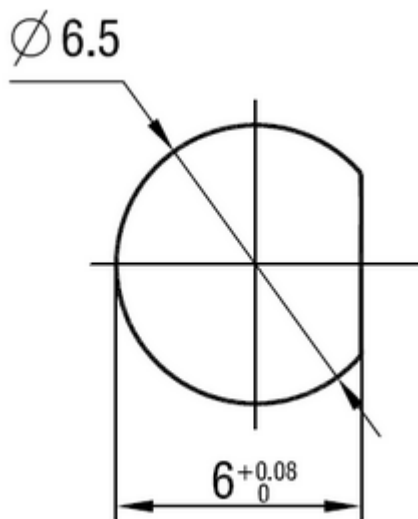

3.3 Recommended Mounting Hole – SMA(F) Bulkhead