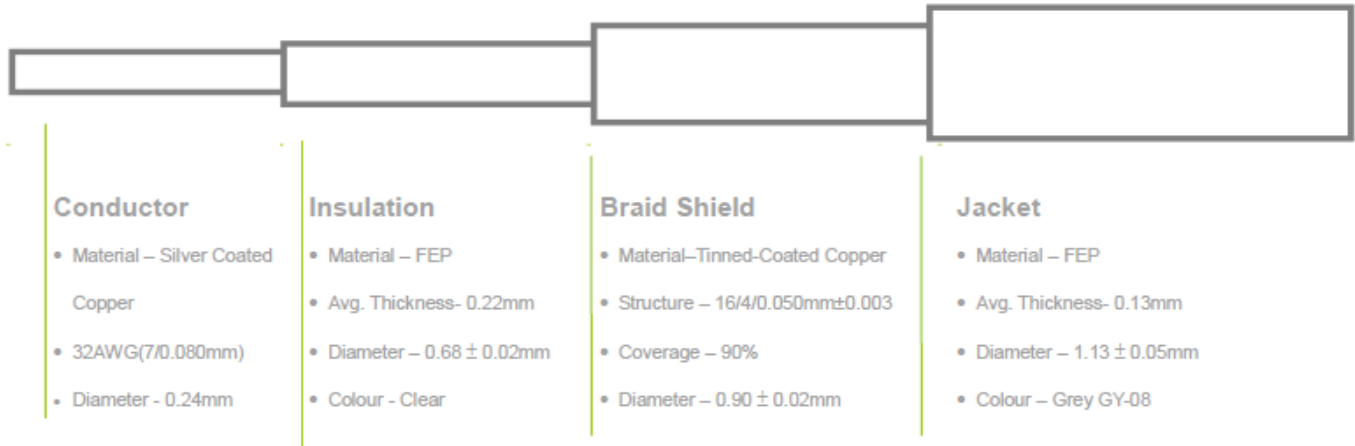

SPECIFICATION

Part No. : **CAB.618.C**

Product Name : Taoglas Cable Assembly
IPEX MHFI to SMA(F)Bulkhead Straight Connector
with 200mm \varnothing 1.13 cable

Photo :

1. Cable Insertion Loss

2. 1.13 Cable Specification

2.1 Drawing – Cross Section

2.2 Structure and Dimensions

2.3 Electrical & Physical Specification

1	Item:	32 AWG		
2	Rating Temp Voltage:	105°C 30V UL 1979		
3	Insulation Resistance:	1000 MEGA OHM-KM Min.		
4	Conductor Resistance:	545 OHM/KM/20°C Max.		
5	Dielectric Strength:	AC 1.0 KV/minute		
6	Spark test:	2.5 KV		
7	Insulation	Unaged	Tensile Strength Elongation	2500 PSI Min.(1.76Kg/mm ²) 200% min.
		Aged	Tensile Strength Elongation	Unaged Min 75%(168HRS*232°C) Unaged Min 75%(168HRS*232°C)
8	Jacket	Unaged	Tensile Strength Elongation	2500 PSI Min.(1.76Kg/mm ²) 200% min.
		Aged	Tensile Strength Elongation	Unaged Min 75%(168HRS*232°C) Unaged Min 75%(168HRS*232°C)
9	Nom. Impedance	50 ± 3 Ohms		
10	Nom. Capacitance	96 ± 3 pF/m		
11	Nom. Vel. Of Prop.	69%		
12	VSWR (0-6GHz)	Max 1.3		
13	Flame Test	VW-1 OK		
14	Attenuation (dB/1M)	2.0GHz	2.80	
		2.4GHz	3.10	
		3.0GHz	3.50	
		4.0GHz	4.00	
		5.0GHz	4.60	
		6.0GHz	5.10	