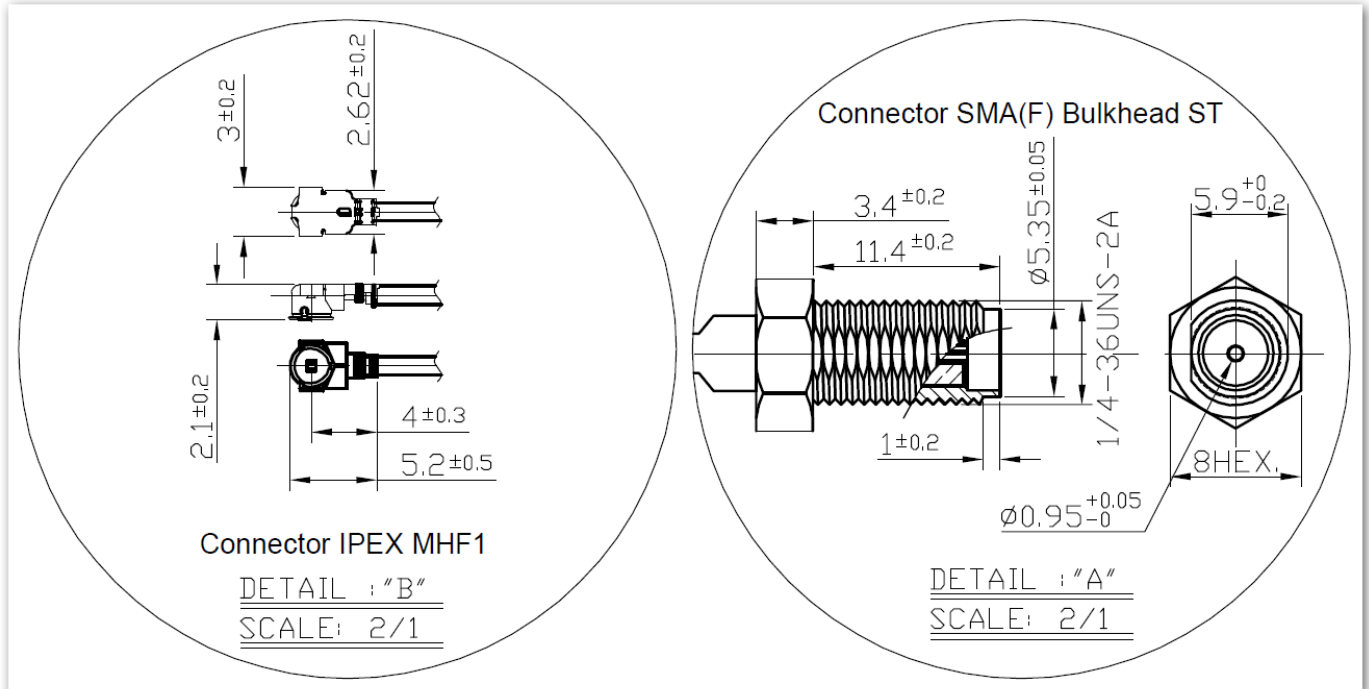

3.2 Connectors