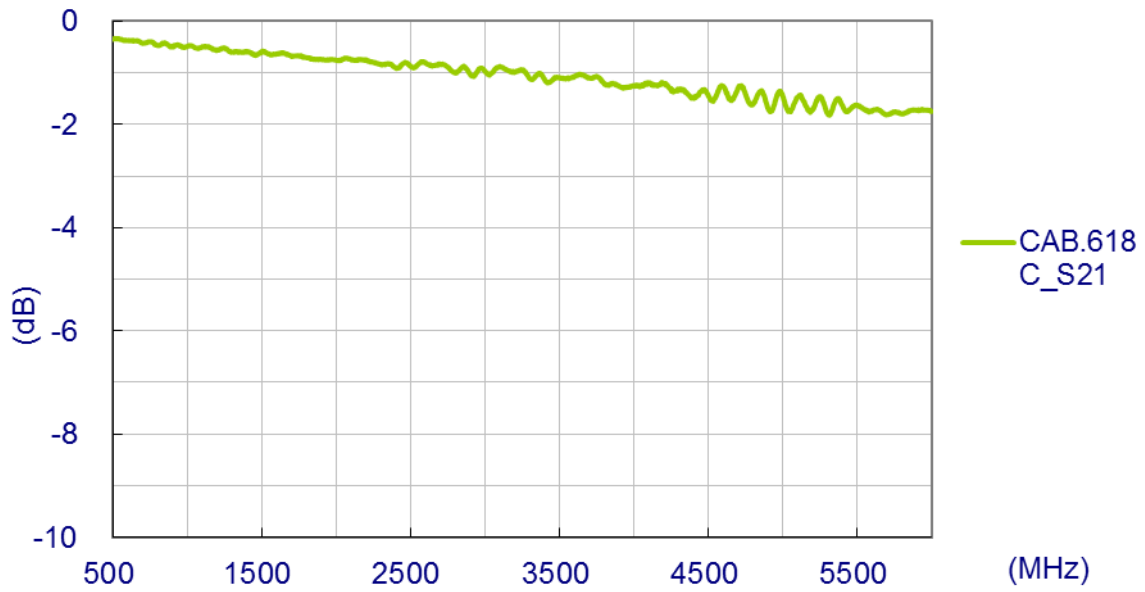

SPECIFICATION

Part No. : **CAB.618.C**

Product Name : Taoglas Cable Assembly
IPEX MHFI to SMA(F)Bulkhead Straight Connector
with 200mm \varnothing 1.13 cable

Photo :

1. Cable Insertion Loss

2. 1.13 Cable Specification

2.1 Drawing – Cross Section

2.2 Structure and Dimensions

2.3 Electrical & Physical Specification

1	Item:	32 AWG		
2	Rating Temp Voltage:	105°C 30V UL 1979		
3	Insulation Resistance:	1000 MEGA OHM-KM Min.		
4	Conductor Resistance:	545 OHM/KM/20°C Max.		
5	Dielectric Strength:	AC 1.0 KV/minute		
6	Spark test:	2.5 KV		
7	Insulation	Unaged	Tensile Strength Elongation	2500 PSI Min.(1.76Kg/mm ²) 200% min.
		Aged	Tensile Strength Elongation	Unaged Min 75%(168HRS*232°C) Unaged Min 75%(168HRS*232°C)
8	Jacket	Unaged	Tensile Strength Elongation	2500 PSI Min.(1.76Kg/mm ²) 200% min.
		Aged	Tensile Strength Elongation	Unaged Min 75%(168HRS*232°C) Unaged Min 75%(168HRS*232°C)
9	Nom. Impedance	50 ± 3 Ohms		
10	Nom. Capacitance	96 ± 3 pF/m		
11	Nom. Vel. Of Prop.	69%		
12	VSWR (0-6GHz)	Max 1.3		
13	Flame Test	VW-1 OK		
14	Attenuation (dB/1M)	2.0GHz	2.80	
		2.4GHz	3.10	
		3.0GHz	3.50	
		4.0GHz	4.00	
		5.0GHz	4.60	
		6.0GHz	5.10	