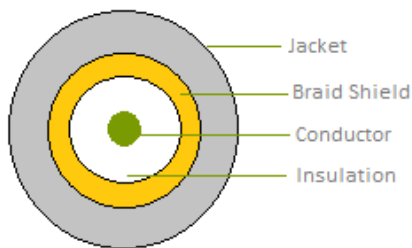

SPECIFICATION

Part No. : **CAB.618.C**

Product Name : Taoglas Cable Assembly
IPEX MHFI to SMA(F)Bulkhead Straight Connector
with 200mm \varnothing 1.13 cable

Photo :

1. Cable Insertion Loss

2. 1.13 Cable Specification

2.1 Drawing – Cross Section

2.2 Structure and Dimensions

2.3 Electrical & Physical Specification

1	Item:	32 AWG		
2	Rating Temp Voltage:	105°C 30V UL 1979		
3	Insulation Resistance:	1000 MEGA OHM-KM Min.		
4	Conductor Resistance:	545 OHM/KM/20°C Max.		
5	Dielectric Strength:	AC 1.0 KV/minute		
6	Spark test:	2.5 KV		
7	Insulation	Unaged	Tensile Strength Elongation	2500 PSI Min.(1.76Kg/mm ²) 200% min.
		Aged	Tensile Strength Elongation	Unaged Min 75%(168HRS*232°C) Unaged Min 75%(168HRS*232°C)
8	Jacket	Unaged	Tensile Strength Elongation	2500 PSI Min.(1.76Kg/mm ²) 200% min.
		Aged	Tensile Strength Elongation	Unaged Min 75%(168HRS*232°C) Unaged Min 75%(168HRS*232°C)
9	Nom. Impedance	50 ± 3 Ohms		
10	Nom. Capacitance	96 ± 3 pF/m		
11	Nom. Vel. Of Prop.	69%		
12	VSWR (0-6GHz)	Max 1.3		
13	Flame Test	VW-1 OK		
14	Attenuation (dB/1M)	2.0GHz	2.80	
		2.4GHz	3.10	
		3.0GHz	3.50	
		4.0GHz	4.00	
		5.0GHz	4.60	
		6.0GHz	5.10	