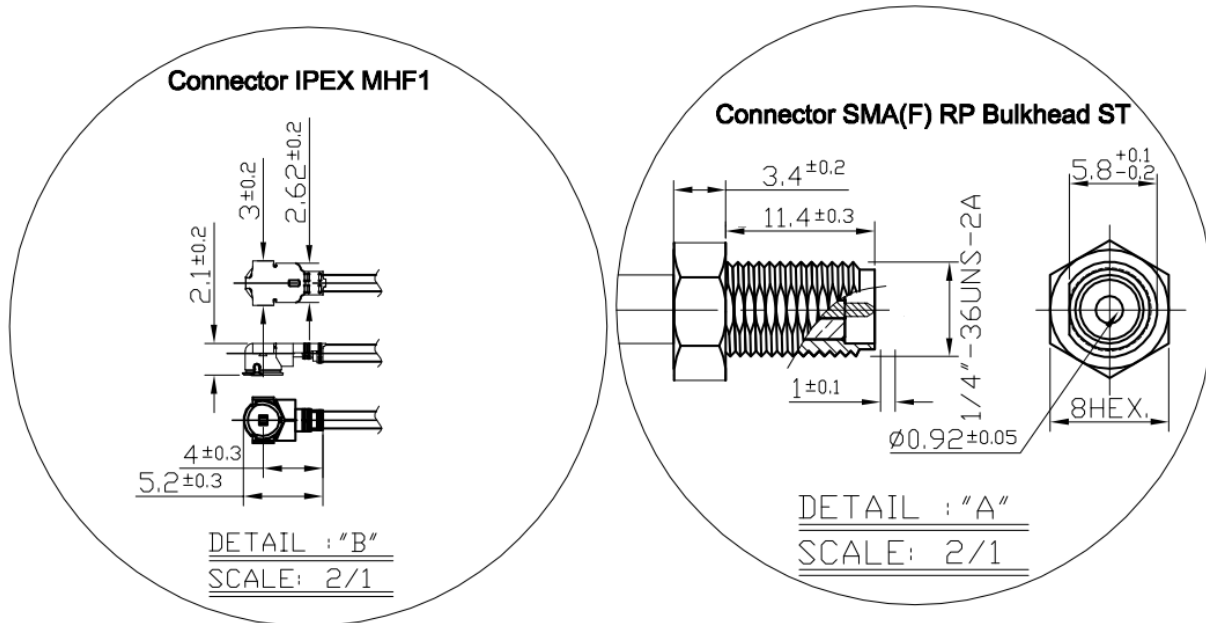

3.2 Connectors