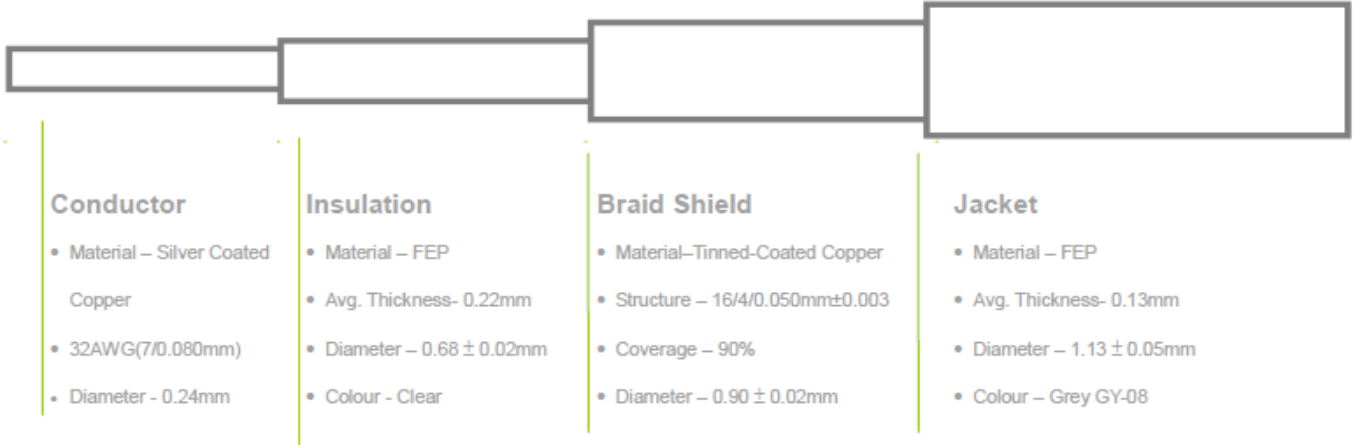

2.2 Structure and Dimensions

2.3 Electrical & Physical Specification

1	Item:	32 AWG		
2	Rating Temp Voltage:	105°C 30V UL 1979		
3	Insulation Resistance:	1000 MEGA OHM-KM Min.		
4	Conductor Resistance:	545 OHM/KM/20°C Max.		
5	Dielectric Strength:	AC 1.0 KV/minute		
6	Spark test:	2.5 KV		
7	Insulation	Unaged	Tensile Strength Elongation	2500 PSI Min.(1.76Kg/mm²) 200% min.
		Aged	Tensile Strength Elongation	Unaged Min 75%(168HRS*232°C) Unaged Min 75%(168HRS*232°C)
8	Jacket	Unaged	Tensile Strength Elongation	2500 PSI Min.(1.76Kg/mm²) 200% min.
		Aged	Tensile Strength Elongation	Unaged Min 75%(168HRS*232°C) Unaged Min 75%(168HRS*232°C)
9	Nom. Impedance	50 ± 3 Ohms		
10	Nom. Capacitance	96 ± 3 pF/m		
11	Nom. Vel. Of Prop.	69%		
12	VSWR (0-6GHz)	Max 1.3		
13	Flame Test	VW-1 OK		
14	Attenuation (dB/1M)	2.0GHz	2.80	
		2.4GHz	3.10	
		3.0GHz	3.50	
		4.0GHz	4.00	
		5.0GHz	4.60	
		6.0GHz	5.10