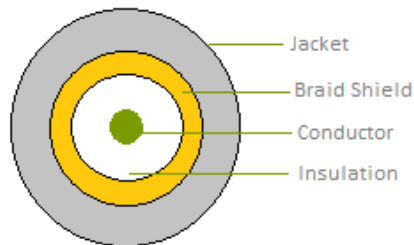

2. 1.13 Cable Specification

2.1 Drawing – Cross Section