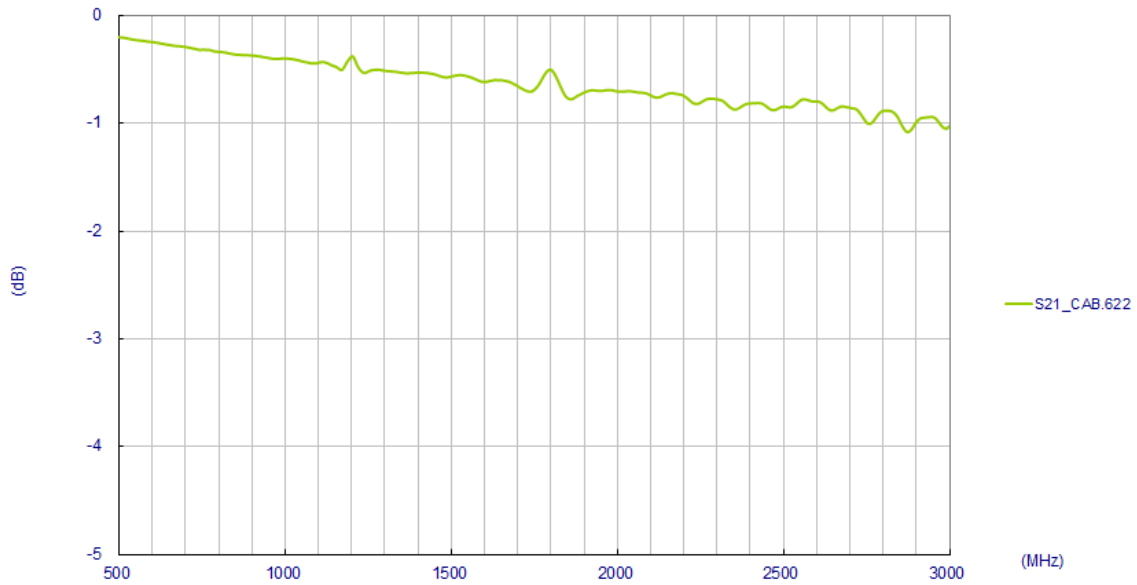

## SPECIFICATION

Part No. : **CAB.622**

Product Name : Taoglas Cable Assembly  
IPEX MHFI to RP-SMA(F) Bulkhead Straight Connector  
with 200mm  $\varnothing$ 1.13 cable

Photo :

# 1. Cable Insertion Loss