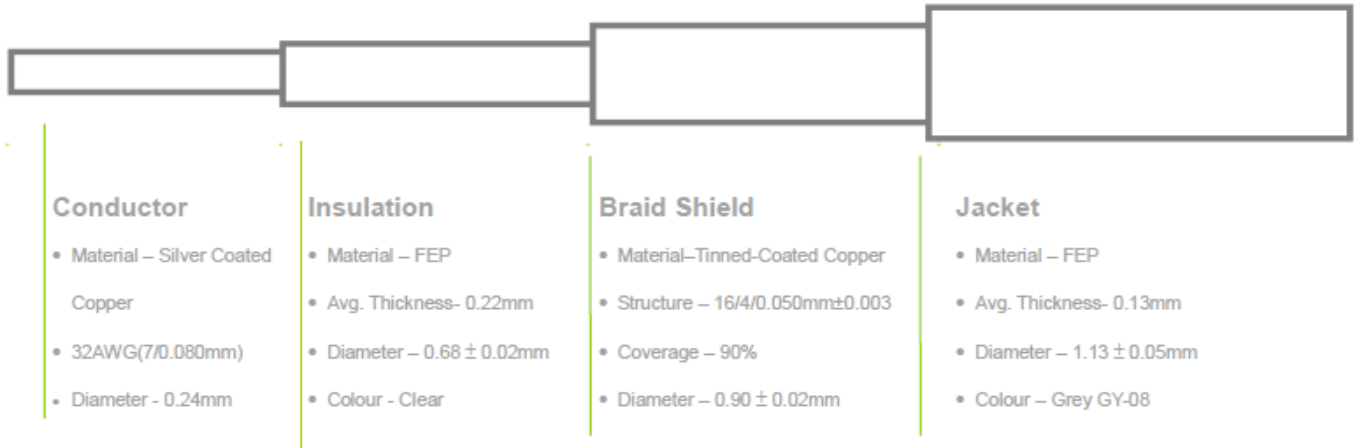

SPECIFICATION

Part No. : **CAB.718**

Product Name : Taoglas Cable Assembly
Hirose U.FL to SMA(F)Bulkhead Straight Connector
with 200mm \varnothing 1.13 cable

Photo :

1. Cable Insertion Loss

2. 1.13 Cable Specification

2.1 Drawing – Cross Section

2.2 Structure and Dimensions

2.3 Electrical & Physical Specification

1	Item:	32 AWG		
2	Rating Temp Voltage:	105°C 30V UL 1979		
3	Insulation Resistance:	1000 MEGA OHM-KM Min.		
4	Conductor Resistance:	545 OHM/KM/20°C Max.		
5	Dielectric Strength:	AC 1.0 KV/minute		
6	Spark test:	2.5 KV		
7	Insulation	Unaged	Tensile Strength Elongation	2500 PSI Min.(1.76Kg/mm ²) 200% min.
		Aged	Tensile Strength Elongation	Unaged Min 75%(168HRS*232°C) Unaged Min 75%(168HRS*232°C)
8	Jacket	Unaged	Tensile Strength Elongation	2500 PSI Min.(1.76Kg/mm ²) 200% min.
		Aged	Tensile Strength Elongation	Unaged Min 75%(168HRS*232°C) Unaged Min 75%(168HRS*232°C)
9	Nom. Impedance	50 ± 3 Ohms		
10	Nom. Capacitance	96 ± 3 pF/m		
11	Nom. Vel. Of Prop.	69%		
12	VSWR (0-6GHz)	Max 1.3		
13	Flame Test	VW-1 OK		
14	Attenuation (dB/1M)	2.0GHz	2.80	
		2.4GHz	3.10	
		3.0GHz	3.50	
		4.0GHz	4.00	
		5.0GHz	4.60	
		6.0GHz	5.10	