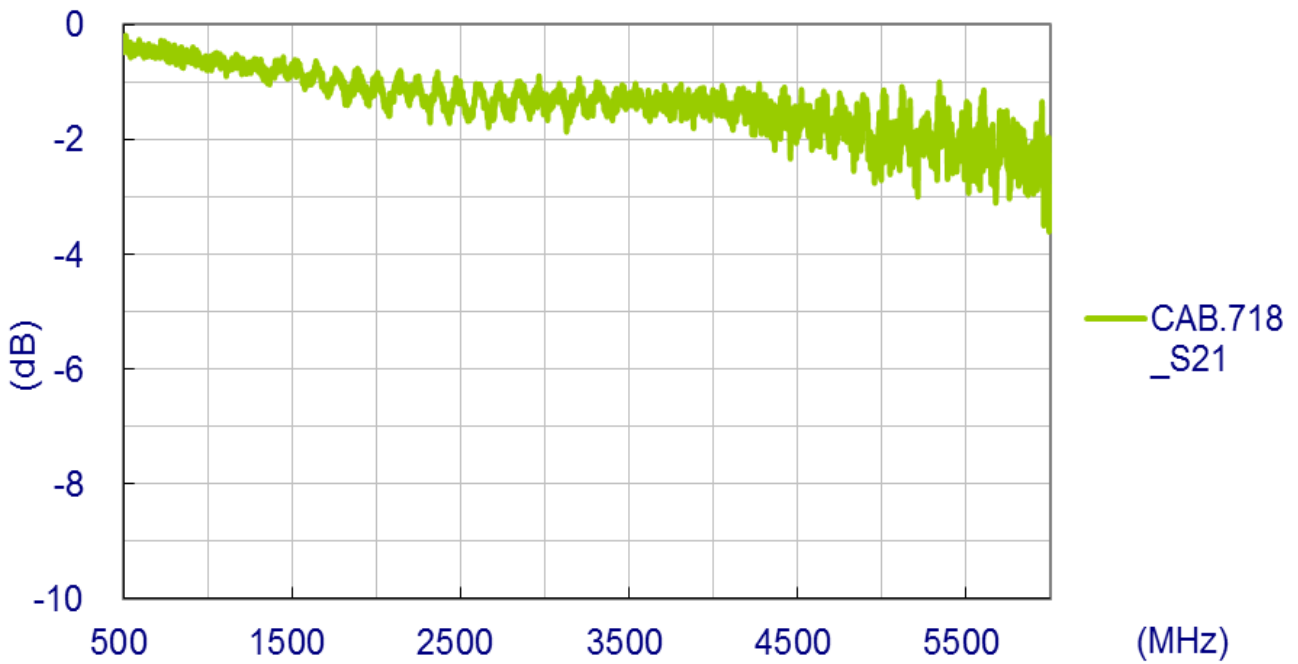

SPECIFICATION

Part No. : **CAB.718**

Product Name : Taoglas Cable Assembly
Hirose U.FL to SMA(F)Bulkhead Straight Connector
with 200mm \varnothing 1.13 cable

Photo :

1. Cable Insertion Loss

2. 1.13 Cable Specification

2.1 Drawing – Cross Section

2.2 Structure and Dimensions

2.3 Electrical & Physical Specification

1	Item:	32 AWG		
2	Rating Temp Voltage:	105°C 30V UL 1979		
3	Insulation Resistance:	1000 MEGA OHM-KM Min.		
4	Conductor Resistance:	545 OHM/KM/20°C Max.		
5	Dielectric Strength:	AC 1.0 KV/minute		
6	Spark test:	2.5 KV		
7	Insulation	Unaged	Tensile Strength Elongation	2500 PSI Min.(1.76Kg/mm ²) 200% min.
		Aged	Tensile Strength Elongation	Unaged Min 75%(168HRS*232°C) Unaged Min 75%(168HRS*232°C)
8	Jacket	Unaged	Tensile Strength Elongation	2500 PSI Min.(1.76Kg/mm ²) 200% min.
		Aged	Tensile Strength Elongation	Unaged Min 75%(168HRS*232°C) Unaged Min 75%(168HRS*232°C)
9	Nom. Impedance	50 ± 3 Ohms		
10	Nom. Capacitance	96 ± 3 pF/m		
11	Nom. Vel. Of Prop.	69%		
12	VSWR (0-6GHz)	Max 1.3		
13	Flame Test	VW-1 OK		
14	Attenuation (dB/1M)	2.0GHz	2.80	
		2.4GHz	3.10	
		3.0GHz	3.50	
		4.0GHz	4.00	
		5.0GHz	4.60	
		6.0GHz	5.10	