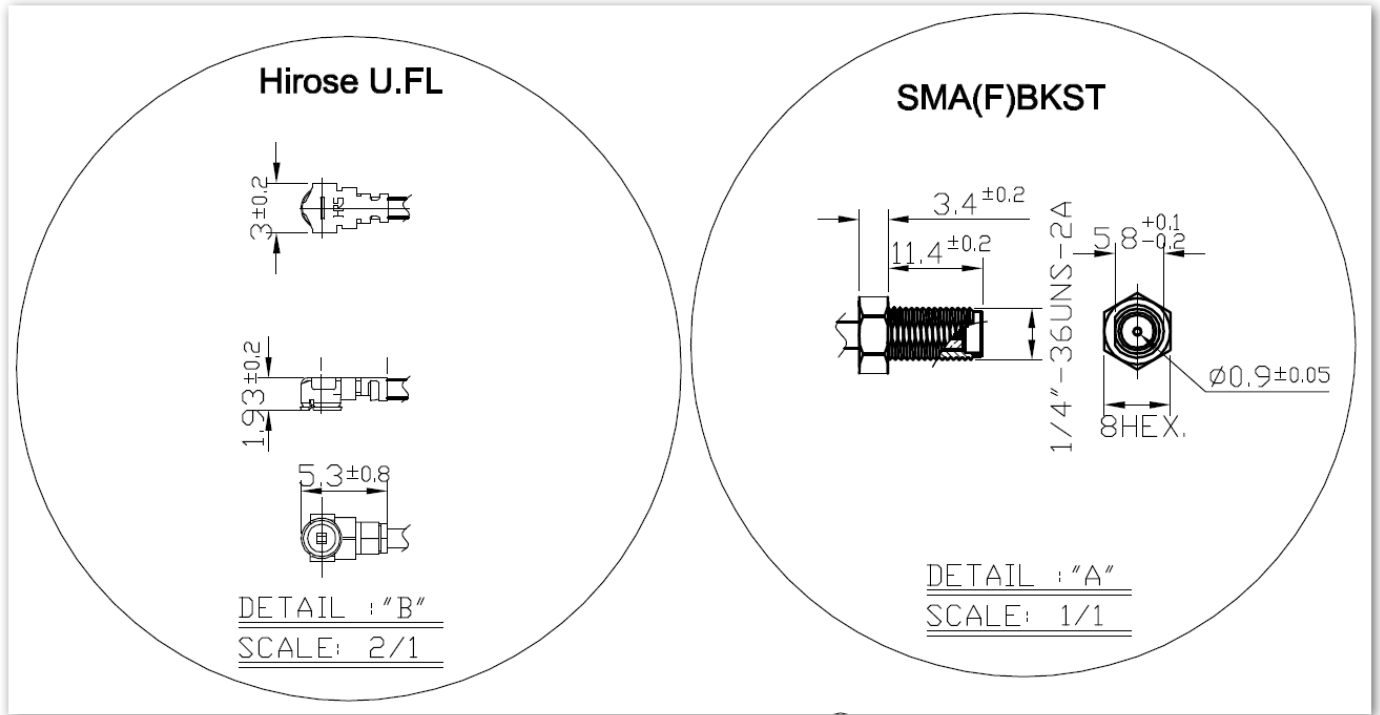

3.2 Connectors