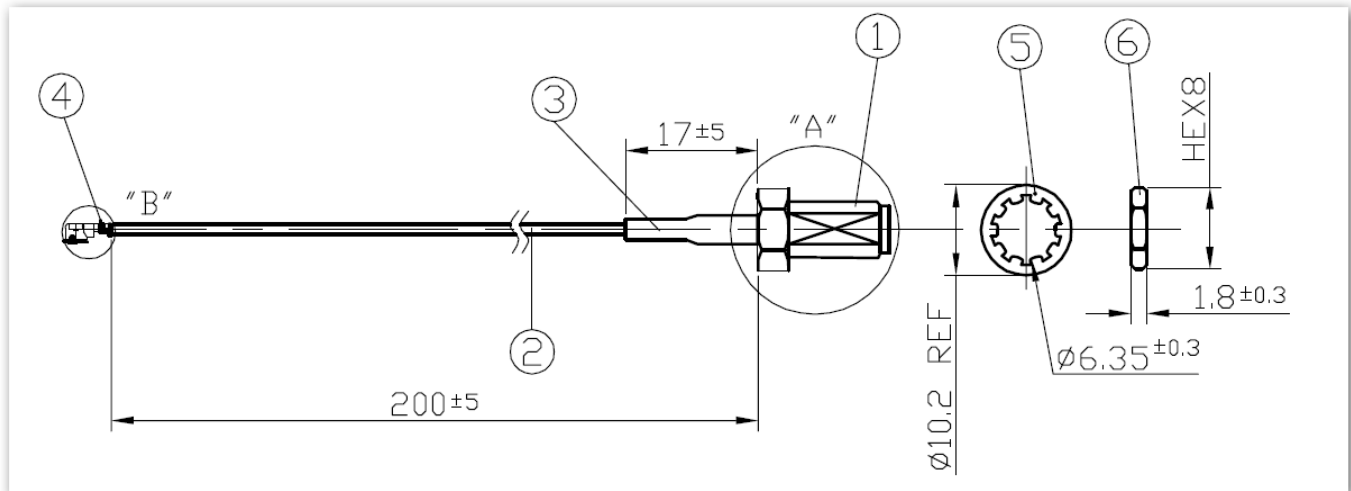

SPECIFICATION

Part No. : **CAB.718**

Product Name : Taoglas Cable Assembly
Hirose U.FL to SMA(F)Bulkhead Straight Connector
with 200mm \varnothing 1.13 cable

Photo :

1. Cable Insertion Loss

2. 1.13 Cable Specification

2.1 Drawing – Cross Section

2.2 Structure and Dimensions

2.3 Electrical & Physical Specification

1	Item:	32 AWG		
2	Rating Temp Voltage:	105°C 30V UL 1979		
3	Insulation Resistance:	1000 MEGA OHM-KM Min.		
4	Conductor Resistance:	545 OHM/KM/20°C Max.		
5	Dielectric Strength:	AC 1.0 KV/minute		
6	Spark test:	2.5 KV		
7	Insulation	Unaged	Tensile Strength Elongation	2500 PSI Min.(1.76Kg/mm ²) 200% min.
		Aged	Tensile Strength Elongation	Unaged Min 75%(168HRS*232°C) Unaged Min 75%(168HRS*232°C)
8	Jacket	Unaged	Tensile Strength Elongation	2500 PSI Min.(1.76Kg/mm ²) 200% min.
		Aged	Tensile Strength Elongation	Unaged Min 75%(168HRS*232°C) Unaged Min 75%(168HRS*232°C)
9	Nom. Impedance	50 ± 3 Ohms		
10	Nom. Capacitance	96 ± 3 pF/m		
11	Nom. Vel. Of Prop.	69%		
12	VSWR (0-6GHz)	Max 1.3		
13	Flame Test	VW-1 OK		
14	Attenuation (dB/1M)	2.0GHz	2.80	
		2.4GHz	3.10	
		3.0GHz	3.50	
		4.0GHz	4.00	
		5.0GHz	4.60	
		6.0GHz	5.10	

3. Technical Drawing

3.1 CAB.718

	Name	Part No.	Material	Finish	QTY
1	SMA(F)BKST	SMA.F.ST.JACK.BAHC.J	Brass	Gold	1
2	1.13 Coaxial Cable	OD.113.J	FEP	Black	1
3	Heat Shrink Tube	001311J010013A	PE	Black	1
4	Hirose U.FL	HRS.UFL.PLUG.AH	Brass	Gold $\triangle B$	1
5	Washer	See Connector Spec	Brass	Gold	1
6	Nut	See Connector Spec	Brass	Gold	1