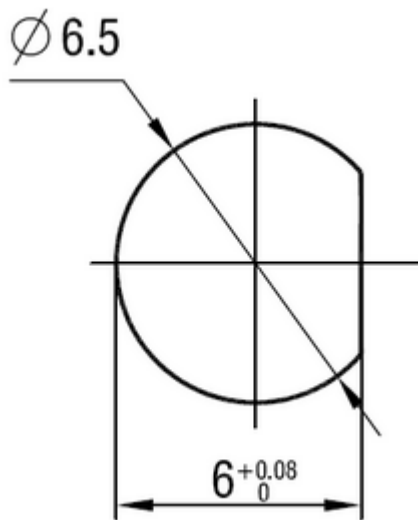

3.3 Recommended Mounting Hole – SMA(F) Bulkhead