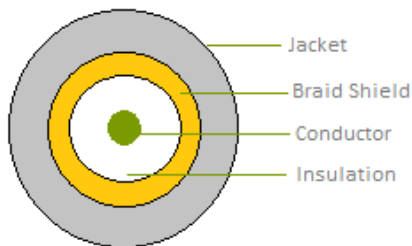

SPECIFICATION

Part No. : **CAB.718**

Product Name : Taoglas Cable Assembly
Hirose U.FL to SMA(F)Bulkhead Straight Connector
with 200mm \varnothing 1.13 cable

Photo :

1. Cable Insertion Loss

2. 1.13 Cable Specification

2.1 Drawing – Cross Section

2.2 Structure and Dimensions

2.3 Electrical & Physical Specification

1	Item:	32 AWG		
2	Rating Temp Voltage:	105°C 30V UL 1979		
3	Insulation Resistance:	1000 MEGA OHM-KM Min.		
4	Conductor Resistance:	545 OHM/KM/20°C Max.		
5	Dielectric Strength:	AC 1.0 KV/minute		
6	Spark test:	2.5 KV		
7	Insulation	Unaged	Tensile Strength Elongation	2500 PSI Min.(1.76Kg/mm ²) 200% min.
		Aged	Tensile Strength Elongation	Unaged Min 75%(168HRS*232°C) Unaged Min 75%(168HRS*232°C)
8	Jacket	Unaged	Tensile Strength Elongation	2500 PSI Min.(1.76Kg/mm ²) 200% min.
		Aged	Tensile Strength Elongation	Unaged Min 75%(168HRS*232°C) Unaged Min 75%(168HRS*232°C)
9	Nom. Impedance	50 ± 3 Ohms		
10	Nom. Capacitance	96 ± 3 pF/m		
11	Nom. Vel. Of Prop.	69%		
12	VSWR (0-6GHz)	Max 1.3		
13	Flame Test	VW-1 OK		
14	Attenuation (dB/1M)	2.0GHz	2.80	
		2.4GHz	3.10	
		3.0GHz	3.50	
		4.0GHz	4.00	
		5.0GHz	4.60	
		6.0GHz	5.10	