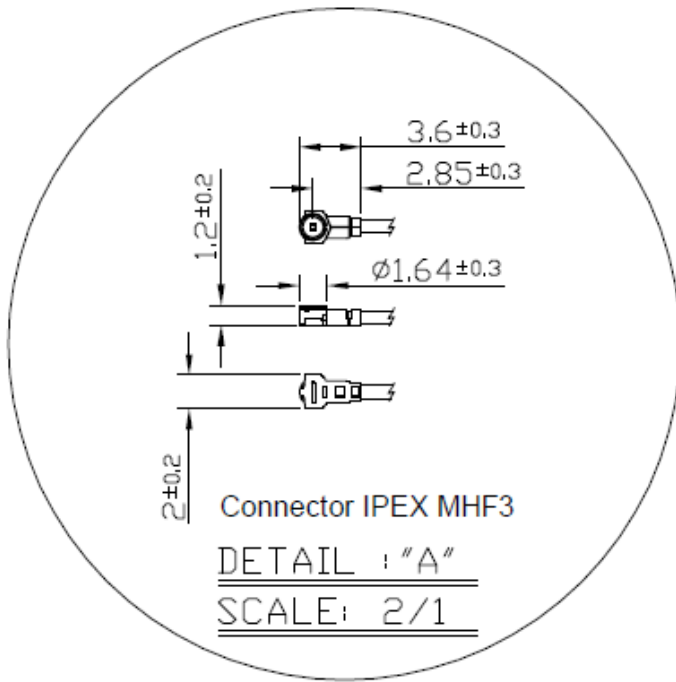

SPECIFICATION

Part No. : **CAB.A02**

Product Name : Taoglas Cable Assembly
SMA(F) Bulkhead Straight to
IPEX MHFIII(W.FL comp)
with 95mm \varnothing 0.81mm cable

Photo :

1.0 Cable Insertion Loss

2.0 Ø0.81mm Cable Specification

2.1 Drawing – Cross Section

2.2 Structure and Dimensions

Structure and Dimensions

2.3 Electrical & Physical Specification

1	Insulation Resistance:	1000 MEGA OHM-KM Min.
2	Conductor Resistance:	1400 OHM/KM/20°C Max.
3	Dielectric Strength:	AC 1.0 KV/minute
4	Spark test:	2.5 KV
5	Nom. Impedance	50 ± 3 Ohms
6	Nom. Capacitance	97 ± 3 pF/m
7	Attenuation (dB/1M)	1.0GHz 3.60 2.0GHz 5.10 3.0GHz 6.20 4.0GHz 7.50 5.0GHz 8.50 6.0GHz 9.40

3.0 Technical Drawing

3.1 CAB.A02

3.2 Connectors

3.2.1 SMA(F) Bulkhead Jack

	Name	Material	Finish	QTY
1	Body	Brass	Gold	1
2	Body	Brass	Gold	1
3	Insulator	PTFE	White	1
4	Female Contact	Copper	Gold	1
5	Washer	Brass	Gold	1
6	Nut	Brass	Gold	1

1.1.2 IPEX MHFIII(W.FL comp)

Bottom

Side

Top

Mated View

3.3 Recommended Mounting Hole – SMA(F) Bulkhead

X-ON Electronics

Largest Supplier of Electrical and Electronic Components