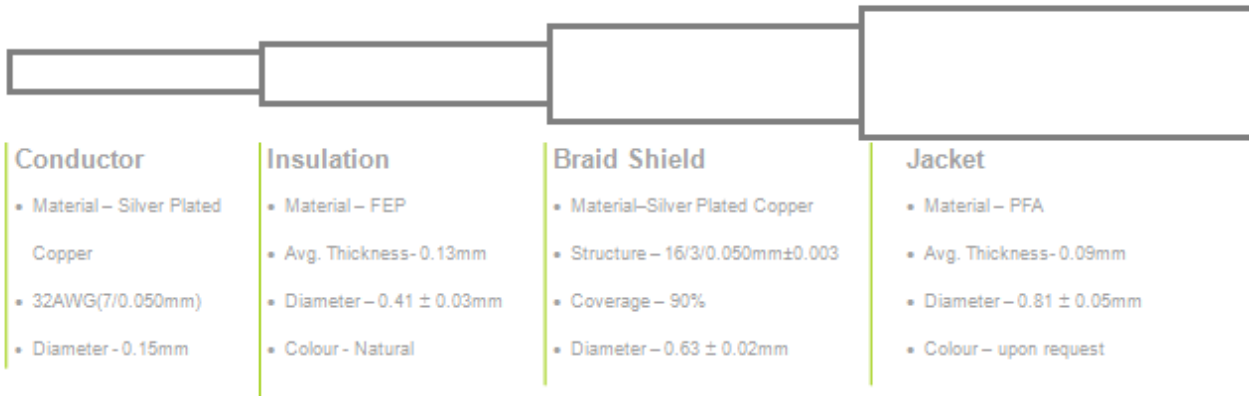

2.2 Structure and Dimensions

Structure and Dimensions

2.3 Electrical & Physical Specification

1	Insulation Resistance:	1000 MEGA OHM-KM Min.
2	Conductor Resistance:	1400 OHM/KM/20°C Max.
3	Dielectric Strength:	AC 1.0 KV/minute
4	Spark test:	2.5 KV
5	Nom. Impedance	50 ± 3 Ohms
6	Nom. Capacitance	97 ± 3 pF/m
7	Attenuation (dB/1M)	1.0GHz 3.60 2.0GHz 5.10 3.0GHz 6.20 4.0GHz 7.50 5.0GHz 8.50 6.0GHz 9.40