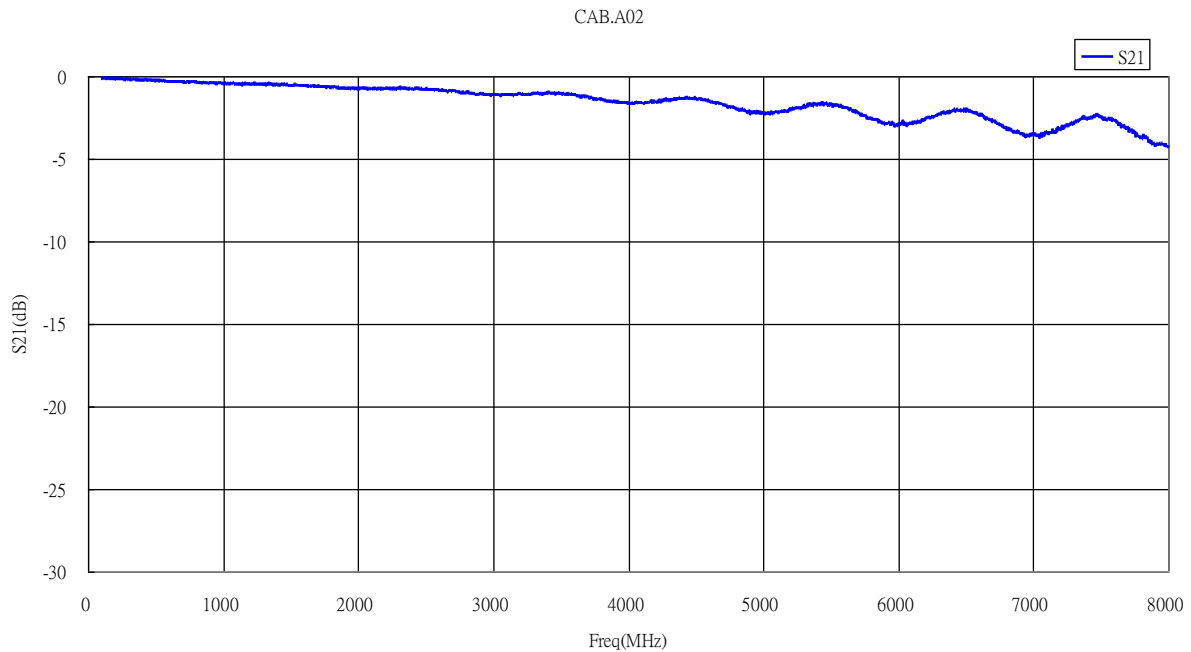

SPECIFICATION

Part No. : **CAB.A02**

Product Name : Taoglas Cable Assembly
SMA(F) Bulkhead Straight to
IPEX MHFIII(W.FL comp)
with 95mm \varnothing 0.81mm cable

Photo :

1.0 Cable Insertion Loss

2.0 Ø0.81mm Cable Specification

2.1 Drawing – Cross Section

2.2 Structure and Dimensions

Structure and Dimensions

2.3 Electrical & Physical Specification

1	Insulation Resistance:	1000 MEGA OHM-KM Min.
2	Conductor Resistance:	1400 OHM/KM/20°C Max.
3	Dielectric Strength:	AC 1.0 KV/minute
4	Spark test:	2.5 KV
5	Nom. Impedance	50 ± 3 Ohms
6	Nom. Capacitance	97 ± 3 pF/m
7	Attenuation (dB/1M)	1.0GHz 3.60 2.0GHz 5.10 3.0GHz 6.20 4.0GHz 7.50 5.0GHz 8.50 6.0GHz 9.40