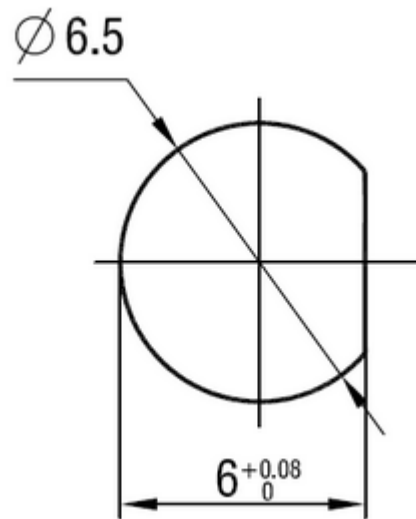

1.1.2 IPEX MHFIII(W.FL comp)

Bottom

Side

Top

Mated View

3.3 Recommended Mounting Hole – SMA(F) Bulkhead

X-ON Electronics

Largest Supplier of Electrical and Electronic Components