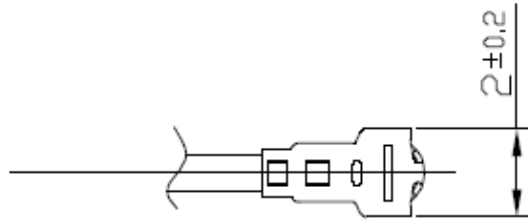

SPECIFICATION

Part No. : **CAB.A02**

Product Name : Taoglas Cable Assembly
SMA(F) Bulkhead Straight to
IPEX MHFIII(W.FL comp)
with 95mm \varnothing 0.81mm cable

Photo :

1.0 Cable Insertion Loss

2.0 Ø0.81mm Cable Specification

3.0 Technical Drawing

3.1 CAB.A02

3.2 Connectors

3.2.1 SMA(F) Bulkhead Jack

	Name	Material	Finish	QTY
1	Body	Brass	Gold	1
2	Body	Brass	Gold	1
3	Insulator	PTFE	White	1
4	Female Contact	Copper	Gold	1
5	Washer	Brass	Gold	1
6	Nut	Brass	Gold	1

1.1.2 IPEX MHFIII(W.FL comp)

Bottom

Side

Top

Mated View

3.3 Recommended Mounting Hole – SMA(F) Bulkhead

X-ON Electronics

Largest Supplier of Electrical and Electronic Components