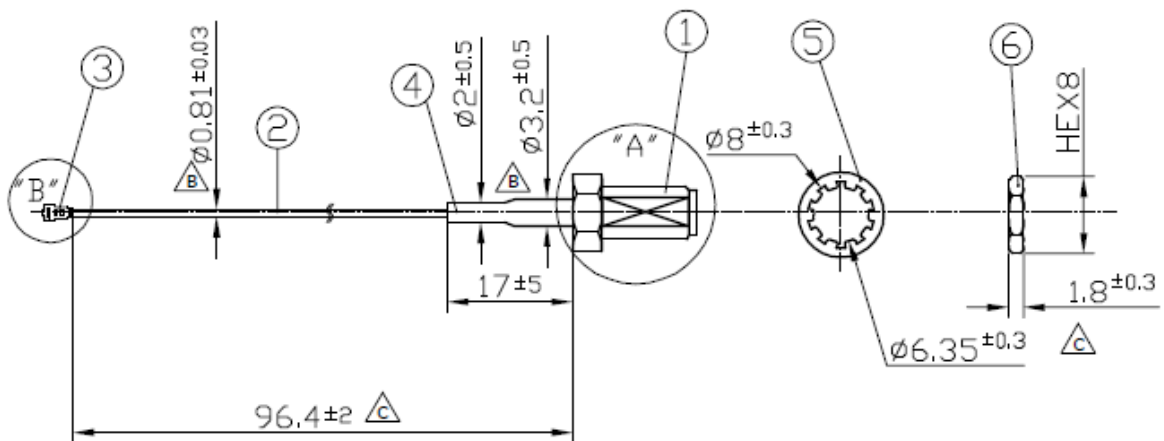

SPECIFICATION

Part No. : **CAB.A02**

Product Name : Taoglas Cable Assembly
SMA(F) Bulkhead Straight to
IPEX MHFIII(W.FL comp)
with 95mm \varnothing 0.81mm cable

Photo :

1.0 Cable Insertion Loss

2.0 Ø0.81mm Cable Specification

2.1 Drawing – Cross Section

2.2 Structure and Dimensions

Structure and Dimensions

2.3 Electrical & Physical Specification

1	Insulation Resistance:	1000 MEGA OHM-KM Min.
2	Conductor Resistance:	1400 OHM/KM/20°C Max.
3	Dielectric Strength:	AC 1.0 KV/minute
4	Spark test:	2.5 KV
5	Nom. Impedance	50 ± 3 Ohms
6	Nom. Capacitance	97 ± 3 pF/m
7	Attenuation (dB/1M)	1.0GHz 3.60 2.0GHz 5.10 3.0GHz 6.20 4.0GHz 7.50 5.0GHz 8.50 6.0GHz 9.40

3.0 Technical Drawing

3.1 CAB.A02

3.2 Connectors

3.2.1 SMA(F) Bulkhead Jack

	Name	Material	Finish	QTY
1	Body	Brass	Gold	1
2	Body	Brass	Gold	1
3	Insulator	PTFE	White	1
4	Female Contact	Copper	Gold	1
5	Washer	Brass	Gold	1
6	Nut	Brass	Gold	1

1.1.2 IPEX MHFIII(W.FL comp)

Bottom

Side

Top

Mated View

3.3 Recommended Mounting Hole – SMA(F) Bulkhead

X-ON Electronics

Largest Supplier of Electrical and Electronic Components