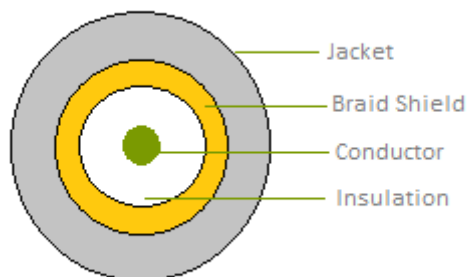

SPECIFICATION

Part No. : **CAB.A02**

Product Name : Taoglas Cable Assembly
SMA(F) Bulkhead Straight to
IPEX MHFIII(W.FL comp)
with 95mm \varnothing 0.81mm cable

Photo :

1.0 Cable Insertion Loss

2.0 Ø0.81mm Cable Specification

2.1 Drawing – Cross Section

2.2 Structure and Dimensions

Structure and Dimensions

2.3 Electrical & Physical Specification

1	Insulation Resistance:	1000 MEGA OHM-KM Min.
2	Conductor Resistance:	1400 OHM/KM/20°C Max.
3	Dielectric Strength:	AC 1.0 KV/minute
4	Spark test:	2.5 KV
5	Nom. Impedance	50 ± 3 Ohms
6	Nom. Capacitance	97 ± 3 pF/m
7	Attenuation (dB/1M)	1.0GHz 3.60 2.0GHz 5.10 3.0GHz 6.20 4.0GHz 7.50 5.0GHz 8.50 6.0GHz 9.40