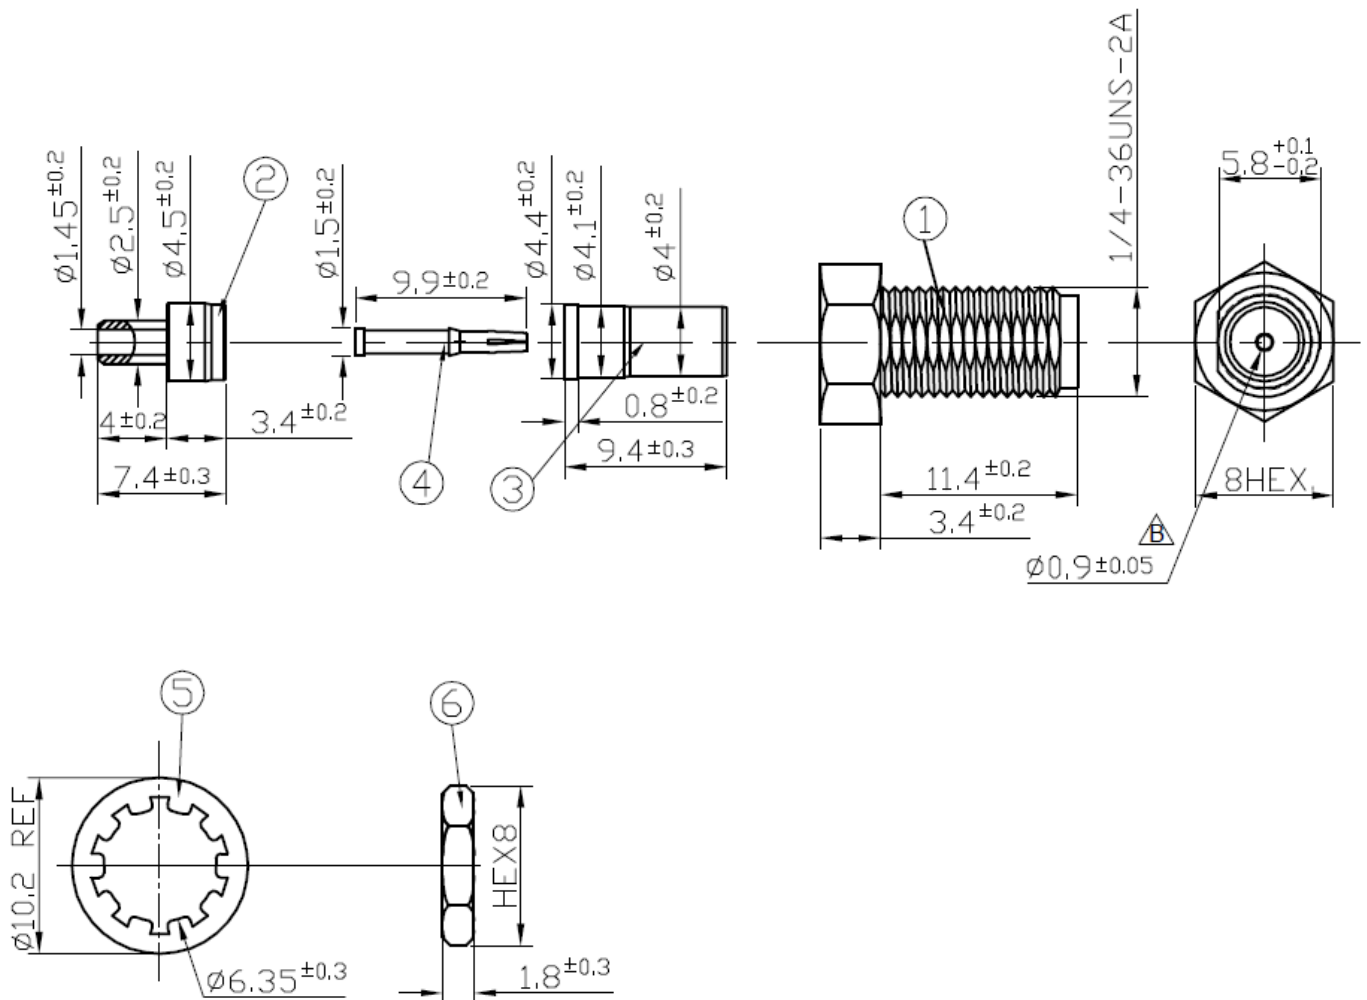

SPECIFICATION

Part No. : **CAB.A02**

Product Name : Taoglas Cable Assembly
SMA(F) Bulkhead Straight to
IPEX MHFIII(W.FL comp)
with 95mm \varnothing 0.81mm cable

Photo :

1.0 Cable Insertion Loss

2.0 Ø0.81mm Cable Specification

2.1 Drawing – Cross Section

2.2 Structure and Dimensions

Structure and Dimensions

2.3 Electrical & Physical Specification

1	Insulation Resistance:	1000 MEGA OHM-KM Min.
2	Conductor Resistance:	1400 OHM/KM/20°C Max.
3	Dielectric Strength:	AC 1.0 KV/minute
4	Spark test:	2.5 KV
5	Nom. Impedance	50 ± 3 Ohms
6	Nom. Capacitance	97 ± 3 pF/m
7	Attenuation (dB/1M)	1.0GHz 3.60 2.0GHz 5.10 3.0GHz 6.20 4.0GHz 7.50 5.0GHz 8.50 6.0GHz 9.40

3.0 Technical Drawing

3.1 CAB.A02

3.2 Connectors

3.2.1 SMA(F) Bulkhead Jack

	Name	Material	Finish	QTY
1	Body	Brass	Gold	1
2	Body	Brass	Gold	1
3	Insulator	PTFE	White	1
4	Female Contact	Copper	Gold	1
5	Washer	Brass	Gold	1
6	Nut	Brass	Gold	1

1.1.2 IPEX MHFIII(W.FL comp)

Bottom

Side

Top

Mated View

3.3 Recommended Mounting Hole – SMA(F) Bulkhead

X-ON Electronics

Largest Supplier of Electrical and Electronic Components