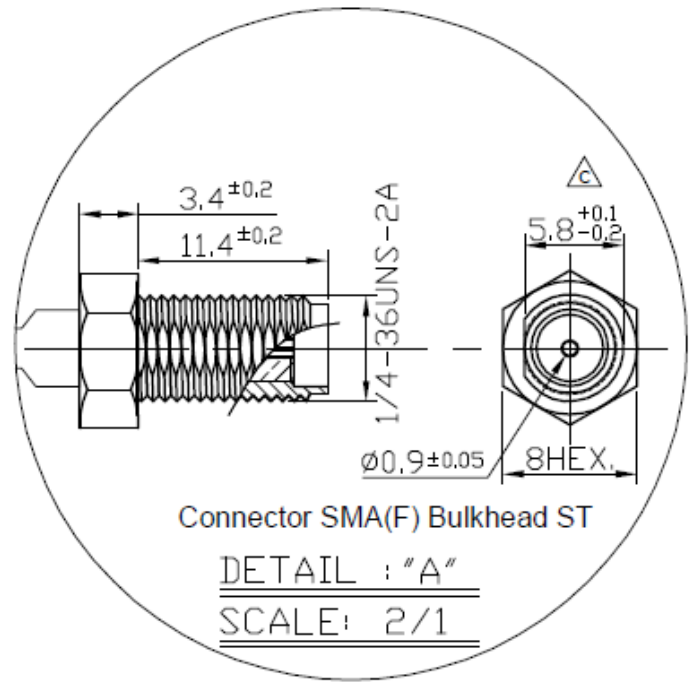

SPECIFICATION

Part No. : **CAB.A02**

Product Name : Taoglas Cable Assembly
SMA(F) Bulkhead Straight to
IPEX MHFIII(W.FL comp)
with 95mm \varnothing 0.81mm cable

Photo :

1.0 Cable Insertion Loss

2.0 Ø0.81mm Cable Specification

2.1 Drawing – Cross Section

2.2 Structure and Dimensions

Structure and Dimensions

2.3 Electrical & Physical Specification

1	Insulation Resistance:	1000 MEGA OHM-KM Min.
2	Conductor Resistance:	1400 OHM/KM/20°C Max.
3	Dielectric Strength:	AC 1.0 KV/minute
4	Spark test:	2.5 KV
5	Nom. Impedance	50 ± 3 Ohms
6	Nom. Capacitance	97 ± 3 pF/m
7	Attenuation (dB/1M)	1.0GHz 3.60 2.0GHz 5.10 3.0GHz 6.20 4.0GHz 7.50 5.0GHz 8.50 6.0GHz 9.40

3.0 Technical Drawing

3.1 CAB.A02

3.2 Connectors

3.2.1 SMA(F) Bulkhead Jack

	Name	Material	Finish	QTY
1	Body	Brass	Gold	1
2	Body	Brass	Gold	1
3	Insulator	PTFE	White	1
4	Female Contact	Copper	Gold	1
5	Washer	Brass	Gold	1
6	Nut	Brass	Gold	1

1.1.2 IPEX MHFIII(W.FL comp)

Bottom

Side

Top

Mated View

3.3 Recommended Mounting Hole – SMA(F) Bulkhead

X-ON Electronics

Largest Supplier of Electrical and Electronic Components