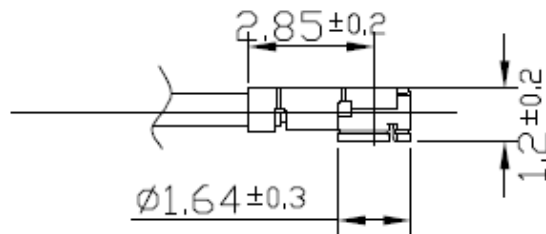

1.1.2 IPEX MHFIII(W.FL comp)

Bottom

Side

Top

Mated View