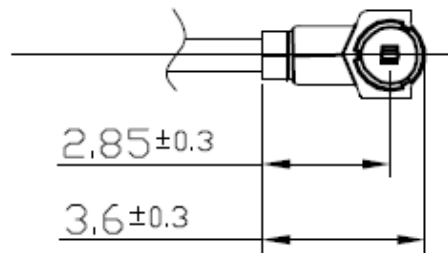

3.0 Technical Drawing

3.1 CAB.A02

3.2 Connectors

3.2.1 SMA(F) Bulkhead Jack

	Name	Material	Finish	QTY
1	Body	Brass	Gold	1
2	Body	Brass	Gold	1
3	Insulator	PTFE	White	1
4	Female Contact	Copper	Gold	1
5	Washer	Brass	Gold	1
6	Nut	Brass	Gold	1

1.1.2 IPEX MHFIII(W.FL comp)

Bottom

Side

Top

Mated View

3.3 Recommended Mounting Hole – SMA(F) Bulkhead

X-ON Electronics

Largest Supplier of Electrical and Electronic Components