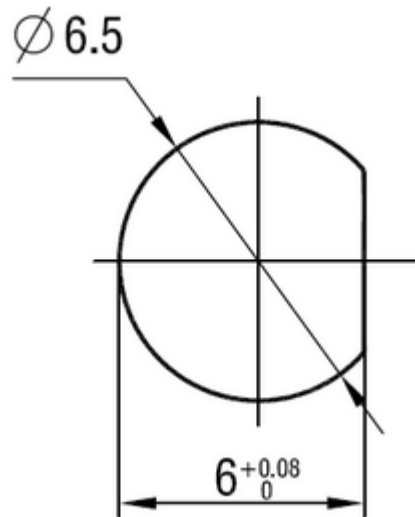

3.3 Recommended Mounting Hole – SMA(F) Bulkhead