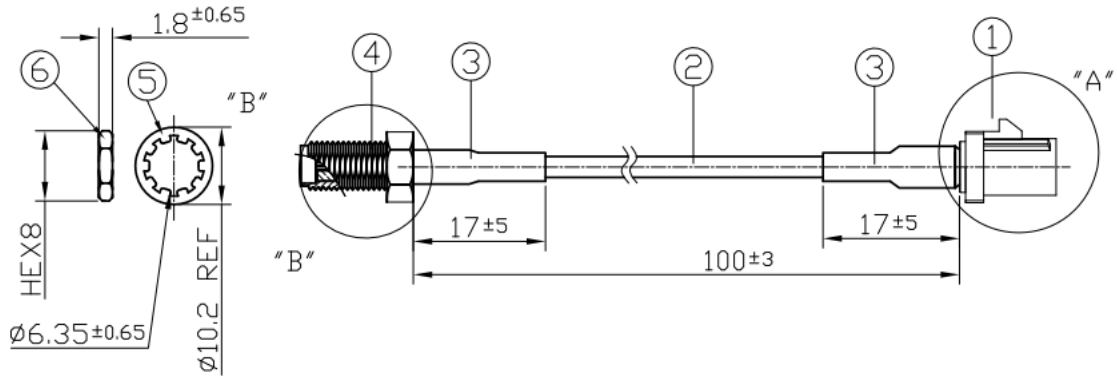

SPECIFICATION

- Part No. : **CAB.D05**
- Product Name : Taoglas Cable Assembly
SMA(F)Bulkhead Straight to
Fakra Code C Blue Straight Plug Waterproof
with 100mm RG-174 cable
- Photo :

1. Cable Insertion Loss

2. RG-174 Cable Specification

2.1 Drawing – Cross Section

2.2 Structure and Dimensions

2.3 Electrical & Physical Specification

1	Temperature rating:	80°C
2	Voltage Rating:	30V
3	Insulation Resistance:	10MΩ-Km (Min) at 20°C dc 500V(EIA-364-21)
4	Conductor Resistance:	20°C 26 AWG: 148.96 Ω/Km (Max)
5	Capacitance:	30.8pf/ft
6	Dielectric Strength	AC 500V/1 minute no breakdown (EIA-364-20)
7	Impedance:	10MHz~3GHz 50 ± 5 Ω
8	Standard Attenuation:	100MHz 8.4 dB/100ft
		200MHz 12.5 dB/100ft
		400MHz 19.0 dB/100ft
		900MHz 31.0 dB/100ft
		1GHz 34.0 dB/100ft
		1.8GHz 49.4 dB/100ft
		2.34GHz 53.0 dB/100ft

3. Technical Drawing

3.1 CAB.D05

	Name	Material	Finish	QTY
①	FAKRA GEN 2.0 Code C Blue SMB(M)Plug Straight Waterproof	PA66	Blue	1
②	RG174 Coaxial Cable	PVC	Black	1
③	Heat Shrink Tube RG174	PE	Black	2
④	SMA(F) ST	Brass	Gold	1
⑤	Washer	Brass	Gold	1
⑥	Nut	Brass	Gold	1