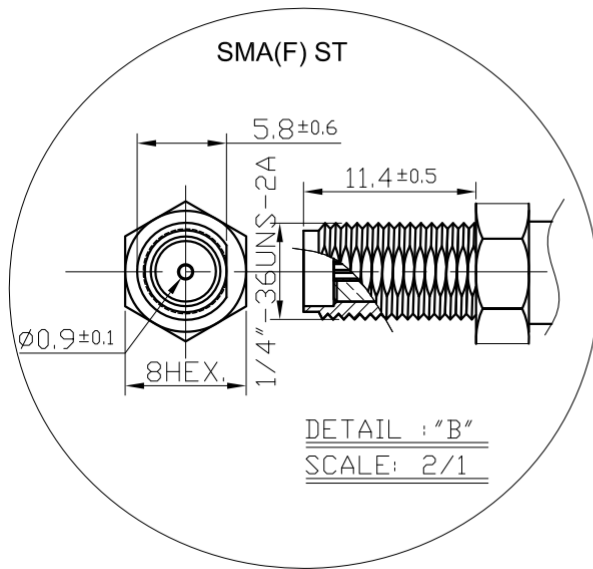

SPECIFICATION

- Part No. : **CAB.D05**
- Product Name : Taoglas Cable Assembly
SMA(F)Bulkhead Straight to
Fakra Code C Blue Straight Plug Waterproof
with 100mm RG-174 cable
- Photo :

1. Cable Insertion Loss

2. RG-174 Cable Specification

2.1 Drawing – Cross Section

2.2 Structure and Dimensions

2.3 Electrical & Physical Specification

1	Temperature rating:	80°C
2	Voltage Rating:	30V
3	Insulation Resistance:	10MΩ-Km (Min) at 20°C dc 500V(EIA-364-21)
4	Conductor Resistance:	20°C 26 AWG: 148.96 Ω/Km (Max)
5	Capacitance:	30.8pf/ft
6	Dielectric Strength	AC 500V/1 minute no breakdown (EIA-364-20)
7	Impedance:	10MHz~3GHz 50 ± 5 Ω
8	Standard Attenuation:	100MHz 8.4 dB/100ft
		200MHz 12.5 dB/100ft
		400MHz 19.0 dB/100ft
		900MHz 31.0 dB/100ft
		1GHz 34.0 dB/100ft
		1.8GHz 49.4 dB/100ft
		2.34GHz 53.0 dB/100ft

3. Technical Drawing

3.1 CAB.D05

	Name	Material	Finish	QTY
①	FAKRA GEN 2.0 Code C Blue SMB(M)Plug Straight Waterproof	PA66	Blue	1
②	RG174 Coaxial Cable	PVC	Black	1
③	Heat Shrink Tube RG174	PE	Black	2
④	SMA(F) ST	Brass	Gold	1
⑤	Washer	Brass	Gold	1
⑥	Nut	Brass	Gold	1

3.2 Connectors

3.3 Recommended Mounting Hole – SMA(F) Bulkhead

X-ON Electronics

Largest Supplier of Electrical and Electronic Components

Click to view similar products for [RF Cable Assemblies](#) category: