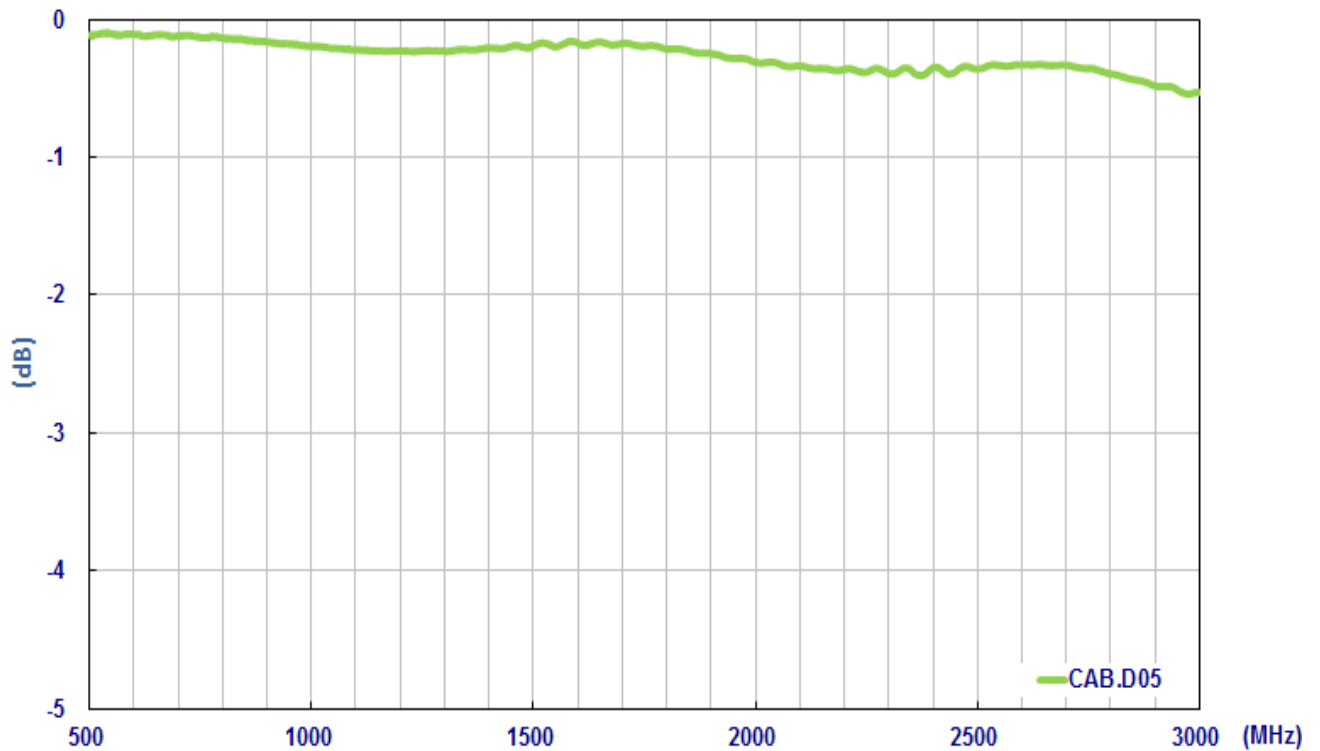

SPECIFICATION

- Part No. : **CAB.D05**
- Product Name : Taoglas Cable Assembly
SMA(F)Bulkhead Straight to
Fakra Code C Blue Straight Plug Waterproof
with 100mm RG-174 cable
- Photo :

1. Cable Insertion Loss

2. RG-174 Cable Specification

2.1 Drawing – Cross Section

2.2 Structure and Dimensions

2.3 Electrical & Physical Specification

1	Temperature rating:	80°C
2	Voltage Rating:	30V
3	Insulation Resistance:	10MΩ-Km (Min) at 20°C dc 500V(EIA-364-21)
4	Conductor Resistance:	20°C 26 AWG: 148.96 Ω/Km (Max)
5	Capacitance:	30.8pf/ft
6	Dielectric Strength	AC 500V/1 minute no breakdown (EIA-364-20)
7	Impedance:	10MHz~3GHz 50 ± 5 Ω
8	Standard Attenuation:	100MHz 8.4 dB/100ft
		200MHz 12.5 dB/100ft
		400MHz 19.0 dB/100ft
		900MHz 31.0 dB/100ft
		1GHz 34.0 dB/100ft
		1.8GHz 49.4 dB/100ft
		2.34GHz 53.0 dB/100ft