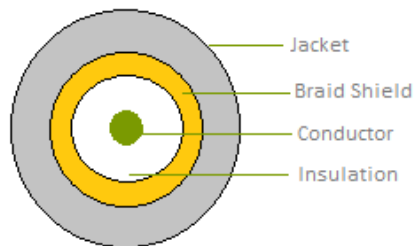

SPECIFICATION

- Part No. : **CAB.D05**
- Product Name : Taoglas Cable Assembly
SMA(F)Bulkhead Straight to
Fakra Code C Blue Straight Plug Waterproof
with 100mm RG-174 cable
- Photo :

1. Cable Insertion Loss

2. RG-174 Cable Specification

2.1 Drawing – Cross Section

2.2 Structure and Dimensions

2.3 Electrical & Physical Specification

1	Temperature rating:	80°C
2	Voltage Rating:	30V
3	Insulation Resistance:	10MΩ-Km (Min) at 20°C dc 500V(EIA-364-21)
4	Conductor Resistance:	20°C 26 AWG: 148.96 Ω/Km (Max)
5	Capacitance:	30.8pf/ft
6	Dielectric Strength	AC 500V/1 minute no breakdown (EIA-364-20)
7	Impedance:	10MHz~3GHz 50 ± 5 Ω
8	Standard Attenuation:	100MHz 8.4 dB/100ft
		200MHz 12.5 dB/100ft
		400MHz 19.0 dB/100ft
		900MHz 31.0 dB/100ft
		1GHz 34.0 dB/100ft
		1.8GHz 49.4 dB/100ft
		2.34GHz 53.0 dB/100ft