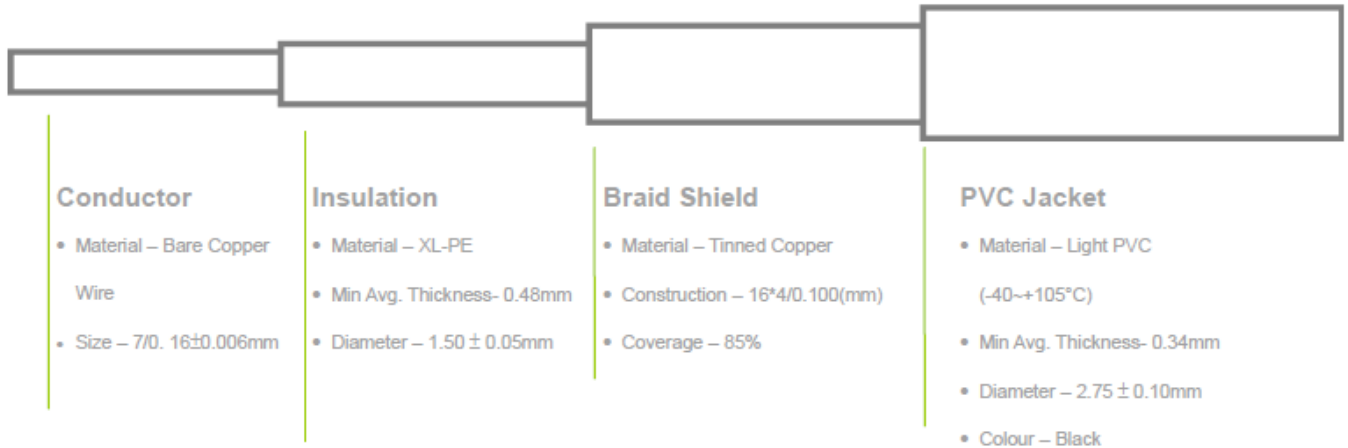

SPECIFICATION

- Part No. : **CAB.D05**
- Product Name : Taoglas Cable Assembly
SMA(F)Bulkhead Straight to
Fakra Code C Blue Straight Plug Waterproof
with 100mm RG-174 cable
- Photo :

1. Cable Insertion Loss

2. RG-174 Cable Specification

2.1 Drawing – Cross Section

2.2 Structure and Dimensions

2.3 Electrical & Physical Specification

1	Temperature rating:	80°C
2	Voltage Rating:	30V
3	Insulation Resistance:	10MΩ-Km (Min) at 20°C dc 500V(EIA-364-21)
4	Conductor Resistance:	20°C 26 AWG: 148.96 Ω/Km (Max)
5	Capacitance:	30.8pf/ft
6	Dielectric Strength	AC 500V/1 minute no breakdown (EIA-364-20)
7	Impedance:	10MHz~3GHz 50 ± 5 Ω
8	Standard Attenuation:	100MHz 8.4 dB/100ft
		200MHz 12.5 dB/100ft
		400MHz 19.0 dB/100ft
		900MHz 31.0 dB/100ft
		1GHz 34.0 dB/100ft
		1.8GHz 49.4 dB/100ft
		2.34GHz 53.0 dB/100ft