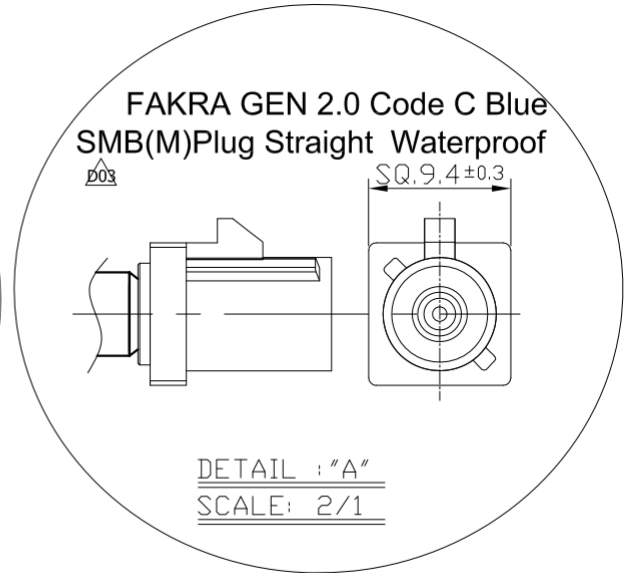

3.2 Connectors